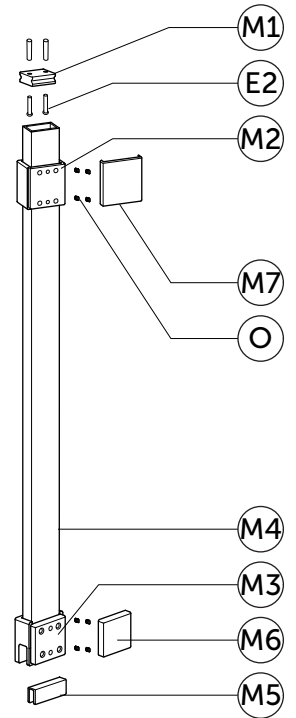

SPARE PARTS

WALK IN (WITH BOTTOM RAIL)

I.LIFE

T5535	T5536	T5537	T5538	T5539	T5540	T5541
70	80	90	100	120	140	160

X33

Item	ERP Code	Drawing	Description	Remark	SKU
B			Wall profile for Bottom Profile	holes pre-drilled, notches cut out at both ends	TV981EO
C	LY-B003-13C		Anti-water seal	length 2000mm	TR09167
E1			Installation pack	TCB 3.9X50 : X4pcs washer x4pcs wall plug x4pcs	TR03967
F					
G					
I			cover for vertical profile (pair)	(Pair)	TV982AA
J			S.S. sticker with positioning template		KV29567
X33	307-204			(Pair)	TR124AA
E2	LY-G01-131		Straight Bracket Fixing Set	TCB 3.9X30 : X2pcs wall plug x2pcs Clamp Gasket x1pcs grub screw x8pcs Hex wrench 2.5mm x1pc	TR04067
F					
L2					
O					
					
N3	LY-S820-04		Angled Bracket Cover Cap Set	Clamp Cover Moulding : X1pcs wall boss cover moulding x1pcs	TR131AA
N4	LY-S820-05				
E2			3.9x30 Countersunk Head Screw Pack	TCB 3.9X30 : x2pcs (COUNTERSUNK HEAD)	TR13867

Item	ERP Code	Drawing	Description	Remark	SKU
E2	LY-F007-65		Ceiling Bracket Fixing Set	TCB 3.9X30 : X2pcs wall plug x2pcs Clamp Gasket x1pcs grub screw x8pcs Hex wrench 2.5mm x1pc	TR04267
F					
M5					
O					

E2	LY-S820-06A		Angled Bracket Fixing Set	TCB 3.9X30 : x2pcs Countersunk head screws M6*12 : 2pcs Round head screws M6*12 : 2pcs wall plug x2pcs Clamp Gasket x1pcs grub screw x2pcs Hex wrench 2.5mm x1pc Hex wrench 4mm x1pc	TR04167
N6					
F					
N5					
O					