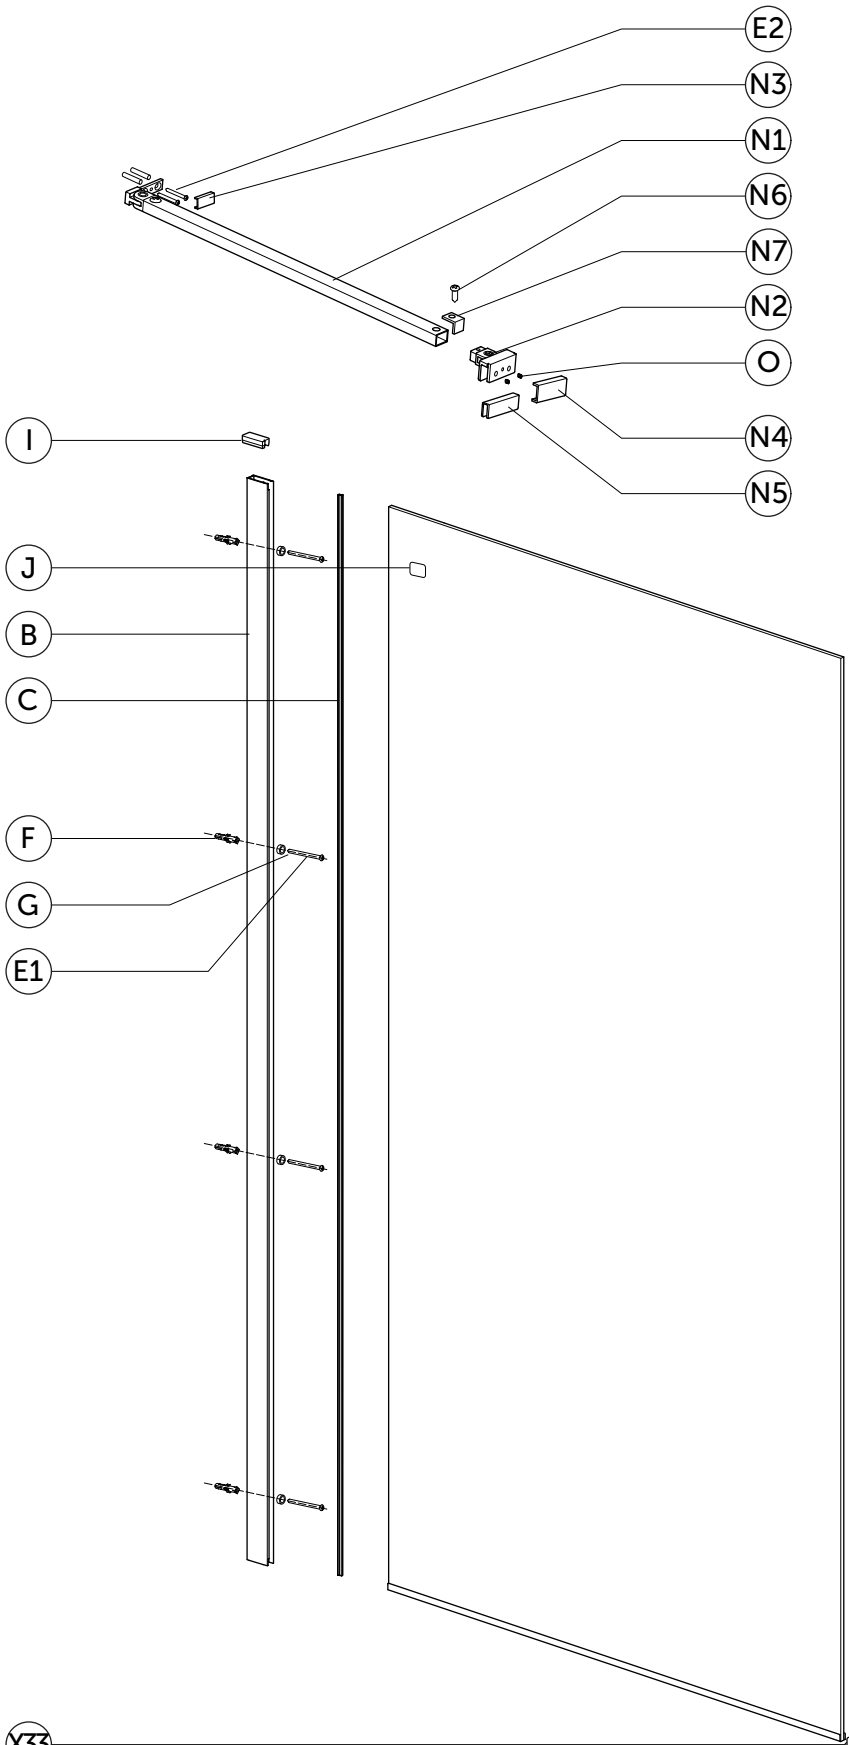

SPARE PARTS

WALK IN (WITH BOTTOM RAIL)

I.LIFE

T5535	T5536	T5537	T5538	T5539	T5540	T5541
70	80	90	100	120	140	160

X33

Item	ERP Code	Drawing	Description	Remark	SKU
B			Wall profile for Bottom Profile	holes pre-drilled, notches cut out at both ends	TV981EO
C	LY-B003-13C		Anti-water seal	length 2000mm	TR09167
E1			Installation pack	TCB 3.9X50 : X4pcs washer x4pcs wall plug x4pcs	TR03967
F					
G					
I			cover for vertical profile (pair)	(Pair)	TV982AA
J			S.S. sticker with positioning template		KV29567
X33	307-204			(Pair)	TR124AA
E2	LY-G01-131		Straight Bracket Fixing Set	TCB 3.9X30 : X2pcs wall plug x2pcs Clamp Gasket x1pcs grub screw x8pcs Hex wrench 2.5mm x1pc	TR04067
F					
L2					
O					
					
N3	LY-S820-04		Angled Bracket Cover Cap Set	Clamp Cover Moulding : X1pcs wall boss cover moulding x1pcs	TR131AA
N4	LY-S820-05				
E2			3.9x30 Countersunk Head Screw Pack	TCB 3.9X30 : x2pcs (COUNTERSUNK HEAD)	TR13867

Item	ERP Code	Drawing	Description	Remark	SKU
E2	LY-F007-65		Ceiling Bracket Fixing Set	TCB 3.9X30 : X2pcs wall plug x2pcs Clamp Gasket x1pcs grub screw x8pcs Hex wrench 2.5mm x1pc	TR04267
F					
M5					
O					

E2	LY-S820-06A		Angled Bracket Fixing Set	TCB 3.9X30 : x2pcs Countersunk head screws M6*12 : 2pcs Round head screws M6*12 : 2pcs wall plug x2pcs Clamp Gasket x1pcs grub screw x2pcs Hex wrench 2.5mm x1pc Hex wrench 4mm x1pc	TR04167
N6					
F					
N5					
O					