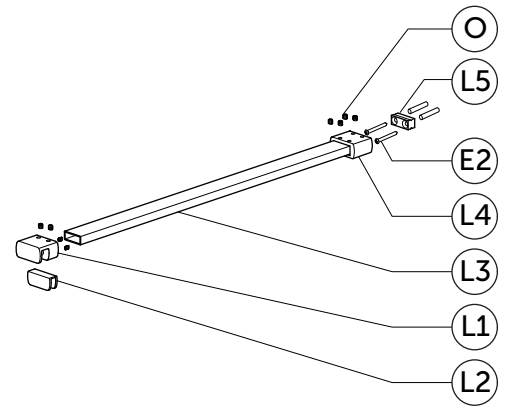

SPARE PARTS

WALK IN (WITH BOTTOM RAIL)

I.LIFE

T5535	T5536	T5537	T5538	T5539	T5540	T5541
70	80	90	100	120	140	160

X33

Item	ERP Code	Drawing	Description	Remark	SKU
B			Wall profile for Bottom Profile	holes pre-drilled, notches cut out at both ends	TV981EO
C	LY-B003-13C		Anti-water seal	length 2000mm	TR09167
E1			Installation pack	TCB 3.9X50 : X4pcs washer x4pcs wall plug x4pcs	TR03967
F					
G					
I			cover for vertical profile (pair)	(Pair)	TV982AA
J			S.S. sticker with positioning template		KV29567
X33	307-204			(Pair)	TR124AA
E2	LY-G01-131		Straight Bracket Fixing Set	TCB 3.9X30 : X2pcs wall plug x2pcs Clamp Gasket x1pcs grub screw x8pcs Hex wrench 2.5mm x1pc	TR04067
F					
L2					
O					
					
N3	LY-S820-04		Angled Bracket Cover Cap Set	Clamp Cover Moulding : X1pcs wall boss cover moulding x1pcs	TR131AA
N4	LY-S820-05				
E2			3.9x30 Countersunk Head Screw Pack	TCB 3.9X30 : x2pcs (COUNTERSUNK HEAD)	TR13867

Item	ERP Code	Drawing	Description	Remark	SKU
E2	LY-F007-65		Ceiling Bracket Fixing Set	TCB 3.9X30 : X2pcs wall plug x2pcs Clamp Gasket x1pcs grub screw x8pcs Hex wrench 2.5mm x1pc	TR04267
F					
M5					
O					

E2	LY-S820-06A		Angled Bracket Fixing Set	TCB 3.9X30 : x2pcs Countersunk head screws M6*12 : 2pcs Round head screws M6*12 : 2pcs wall plug x2pcs Clamp Gasket x1pcs grub screw x2pcs Hex wrench 2.5mm x1pc Hex wrench 4mm x1pc	TR04167
N6					
F					
N5					
O					