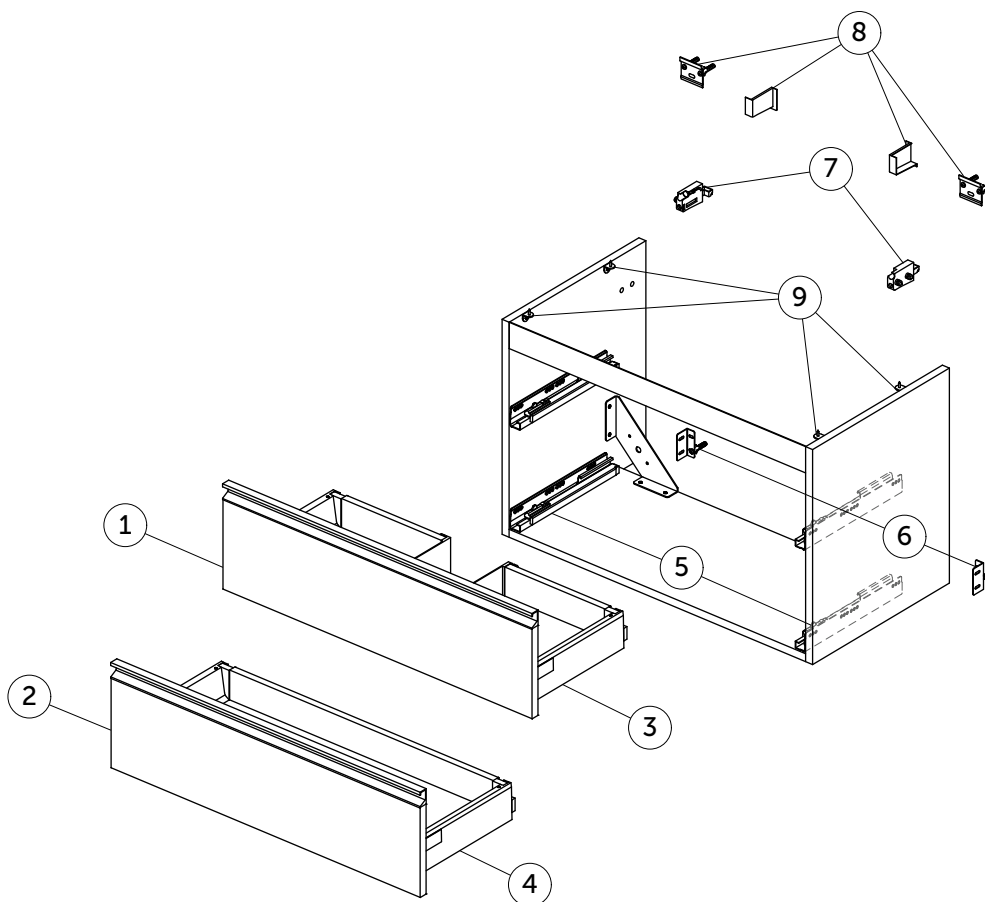

SPARE PARTS

Basin Unit 800

| Item | Description | Colour/Finish | Code No. | Quantity |
|------|--------------------------------------|----------------------|----------|----------|
| 1 | Upper drawer front panel 797 x 206 | ZT - Silk Black | TV904ZT | 1 |
| 2 | Lower drawer front panel 797 x 206 | ZT - Silk Black | TV905ZT | 1 |
| 3 | Upper drawer structure 80 PC | Y2 - Matt Anthracite | TV907Y2 | 1 |
| 4 | Lower drawer structure 80 | Y2 - Matt Anthracite | TV866Y2 | 1 |
| 5 | Runner 300 KIT | | RV07467 | pair |
| 6 | Safety KIT (brackets, screws, plugs) | | TV38767 | 12 |
| 7 | Hanging brackets KIT 1 | | RV08267 | pair |
| 8 | Wall fixation KIT 1 | | RV08167 | 12 |
| 9 | TOP brackets (brackets & screws) | | TV38367 | 12 |