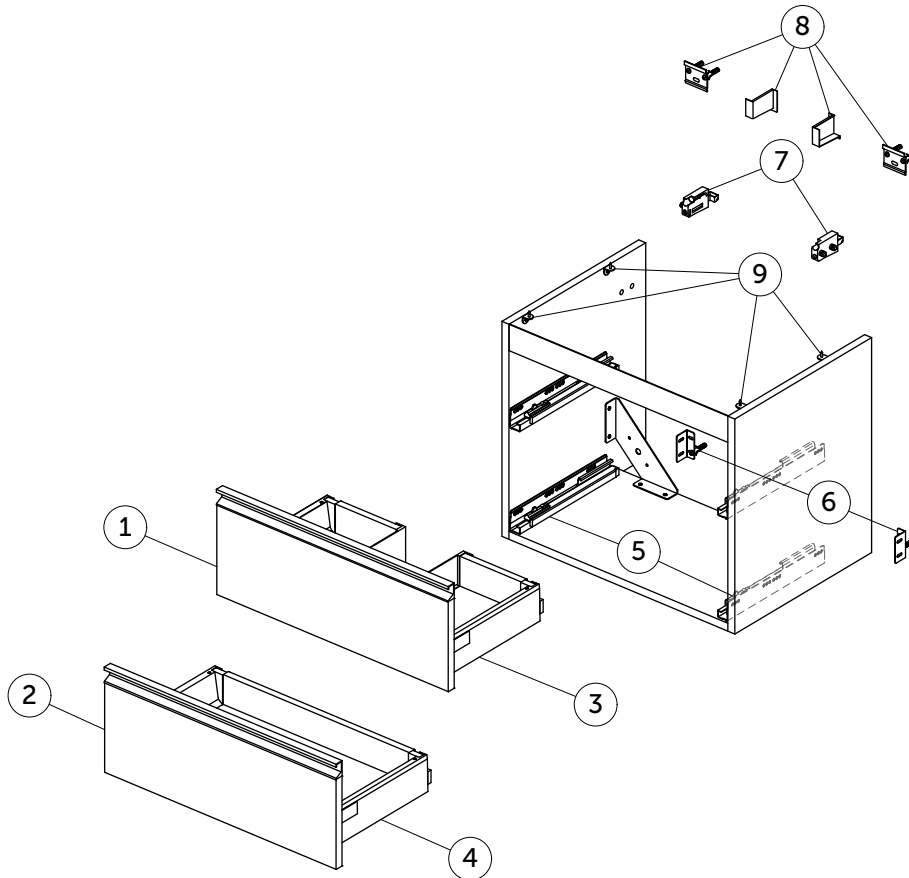

SPARE PARTS

Basin Unit 600

| Item | Description | Colour/Finish | Code No. | Quantity |
|------|--------------------------------------|----------------------|----------|----------|
| 1 | Upper drawer front panel 597 x 206 | ZT - Silk Black | TV902ZT | 1 |
| 2 | Lower drawer front panel 597 x 206 | ZT - Silk Black | TV903ZT | 1 |
| 3 | Upper drawer structure 60 PC | Y2 - Matt Anthracite | TV906Y2 | 1 |
| 4 | Lower drawer structure 60 | Y2 - Matt Anthracite | TV878Y2 | 1 |
| 5 | Runner 300 KIT | | RV07467 | pair |
| 6 | Safety KIT (brackets, screws, plugs) | | TV38767 | 12 |
| 7 | Hanging brackets KIT 1 | | RV08267 | pair |
| 8 | Wall fixation KIT 1 | | RV08167 | 12 |
| 9 | TOP brackets (brackets & screws) | | TV38367 | 12 |