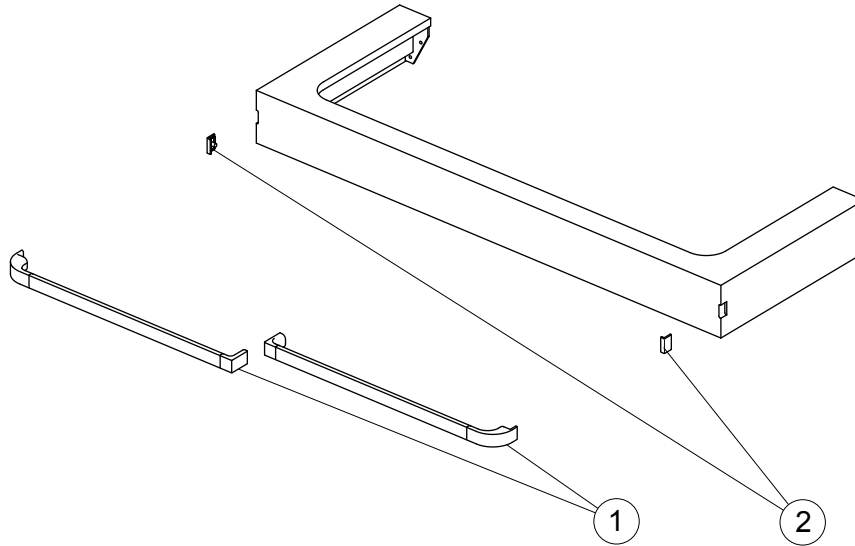

# Spare parts

Basin Structure 1200

Item	Description	Colour/Finish	Code No.	Quantity
1	Handle 120	AA - Chromium plated FM - Soft Matt Brown WG - Glossy White	R4361AA R4361FM R4361WG	1
2	Cover plate for hole handle	FA - Glossy Light Grey FC - Glossy Light Brown WG - Glossy White	RV111FA RV111FC RV111WG	2