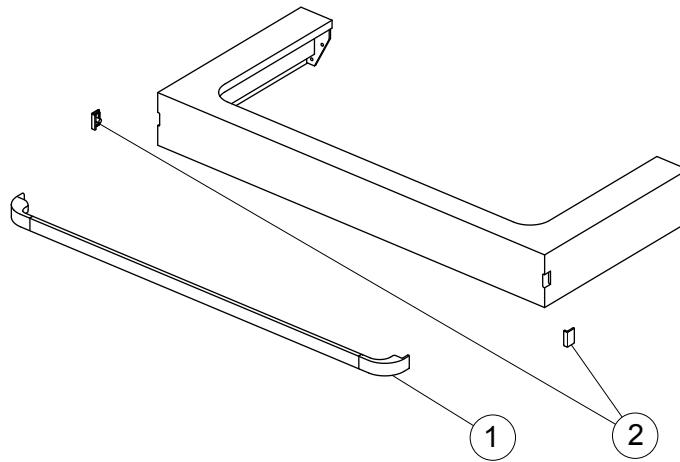

Spare parts

Basin Structure 1000

Item	Description	Colour/Finish	Code No.	Quantity
1	Handle 100	AA - Chromium plated FM - Soft Matt Brown WG - Glossy White	R4360AA R4360FM R4360WG	1
2	Cover plate for hole handle	FA - Glossy Light Grey FC - Glossy Light Brown WG - Glossy White	RV111FA RV111FC RV111WG	2