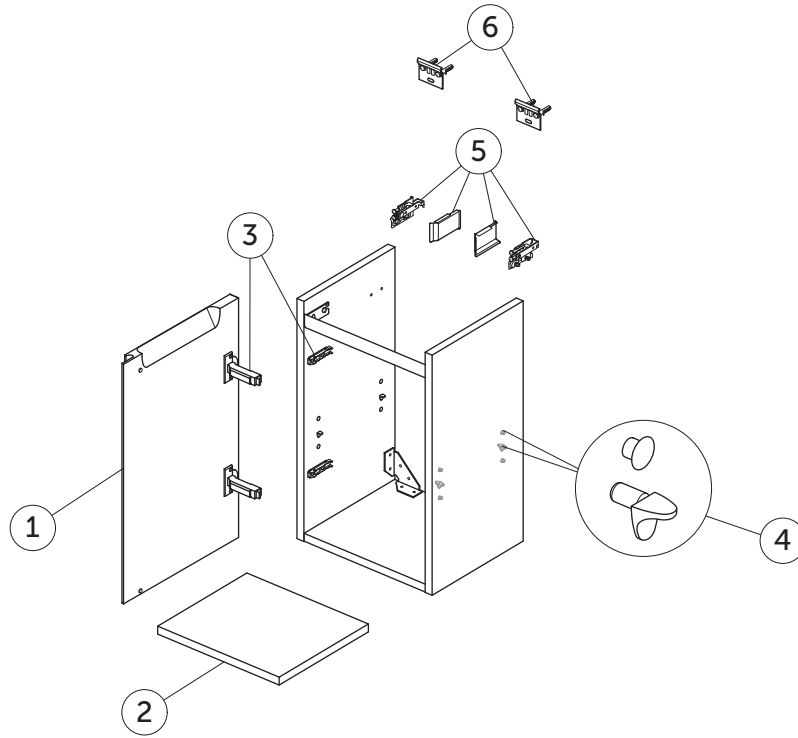

SPARE PARTS

Guest Unit WH
1 door; LH

FINESSE

Item	Description	Colour/Finish	Code No.	Quantity
1	Door Panel LH 546 x 347 (No hinges)	Y1 - Matt White Y2 - Matt Anthracite UP - Matt Greige UQ - Matt Ash Blue Ribbed UR - Dark Elm US - White Oak	EF837Y1 EF837Y2 EF837UP EF837UQ EF837UR EF837US	1
2	Shelf 313 x 274 x 18	Y1 - Matt White Y2 - Matt Anthracite	EF834Y1 EF834Y2	1
3	Hinge KIT for door SC FO (Hinge and plate)		EF83567	1 + 1
4	MFC Shelf supports KIT (Supports and cover caps)		EF83667	12
5	Hangers KIT INDAUX SCARPI 4		EF77567	pair
6	Wall fixation KIT VU (brackets, screws, plugs)		EF77667	10