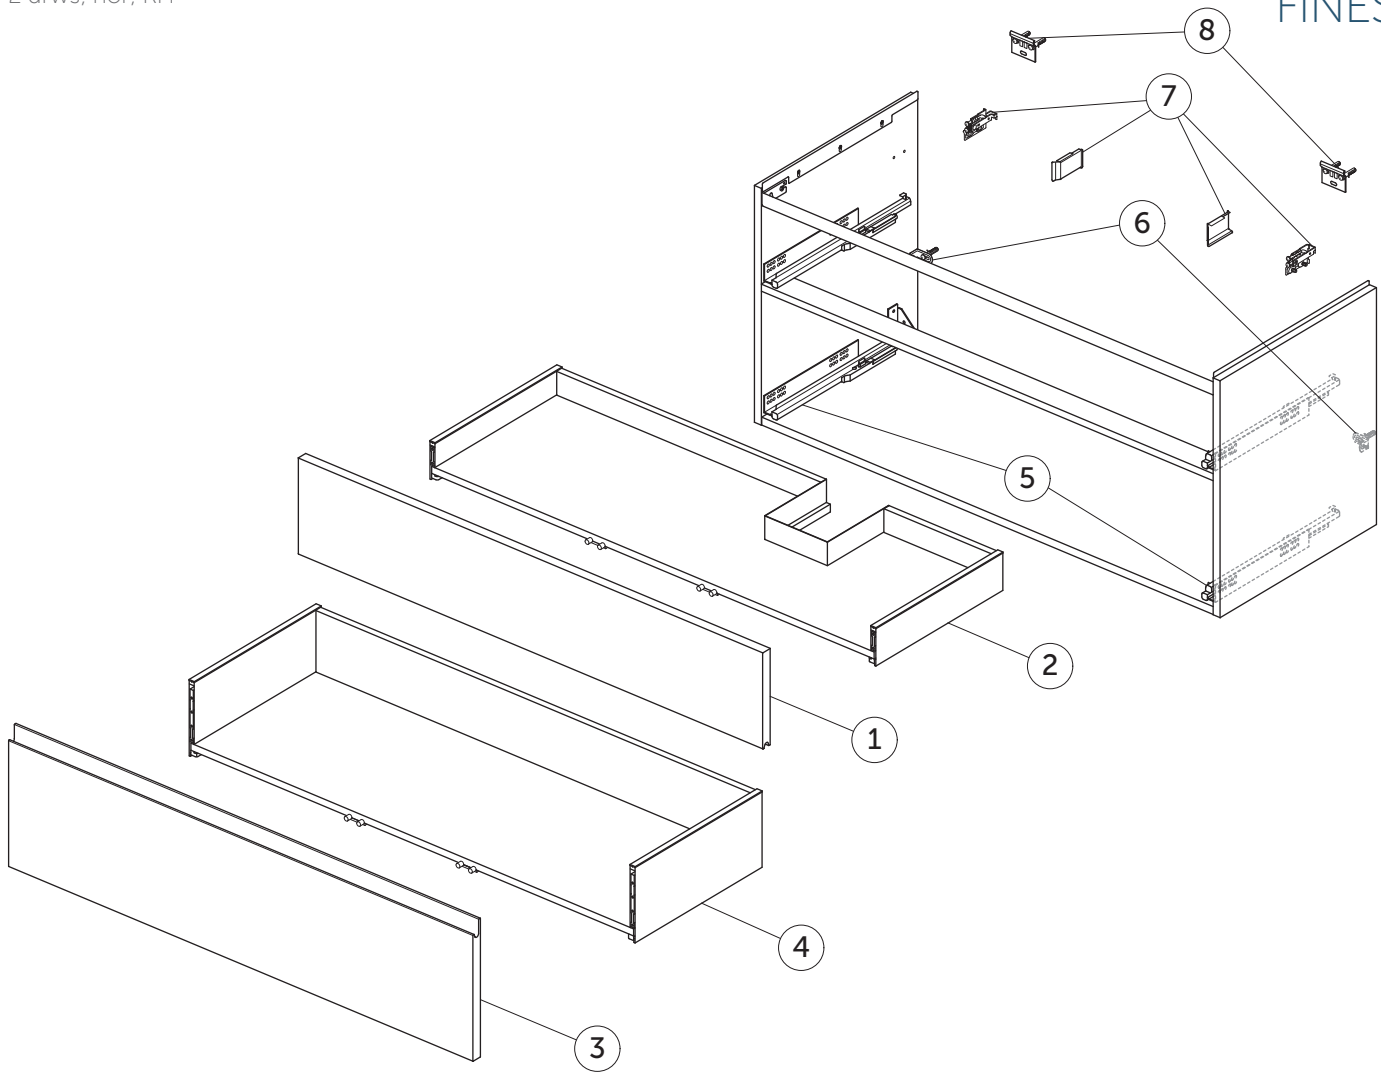

# SPARE PARTS

Vanity Unit WH 1200 x 505  
2 drws; hor; RH

FINESSE

Item	Description	Colour/Finish	Code No.	Quantity
1	Upper Drawer Front Panel 1197 x 220	Y1 - Matt White Y2 - Matt Anthracite UP - Matt Greige UQ - Matt Ash Blue Ribbed UR - Dark Elm US - White Oak	EF809Y1 EF809Y2 EF809UP EF809UQ EF809UR EF809US	1
2	Upper Drawer structure box 120 x 50.5 RH	JE - Graphite Black	EF829JE	1
3	Lower Drawer Front Panel 1197 x 316	Y1 - Matt White Y2 - Matt Anthracite UP - Matt Greige UQ - Matt Ash Blue Ribbed UR - Dark Elm US - White Oak	EF811Y1 EF811Y2 EF811UP EF811UQ EF811UR EF811US	1
4	Lower Drawer structure box 120 x 50.5	JE - Graphite Black	EF830JE	1
5	Runners KIT 400mm Hettich Quadro SC		EF77367	pair
6	Safety brackets KIT VU (brackets, screws, plugs)		EF77467	8
7	Hangers KIT INDAUX SCARPI 4		EF77567	pair
8	Wall fixation KIT VU (brackets, screws, plugs)		EF77667	10

  
Ideal Standard