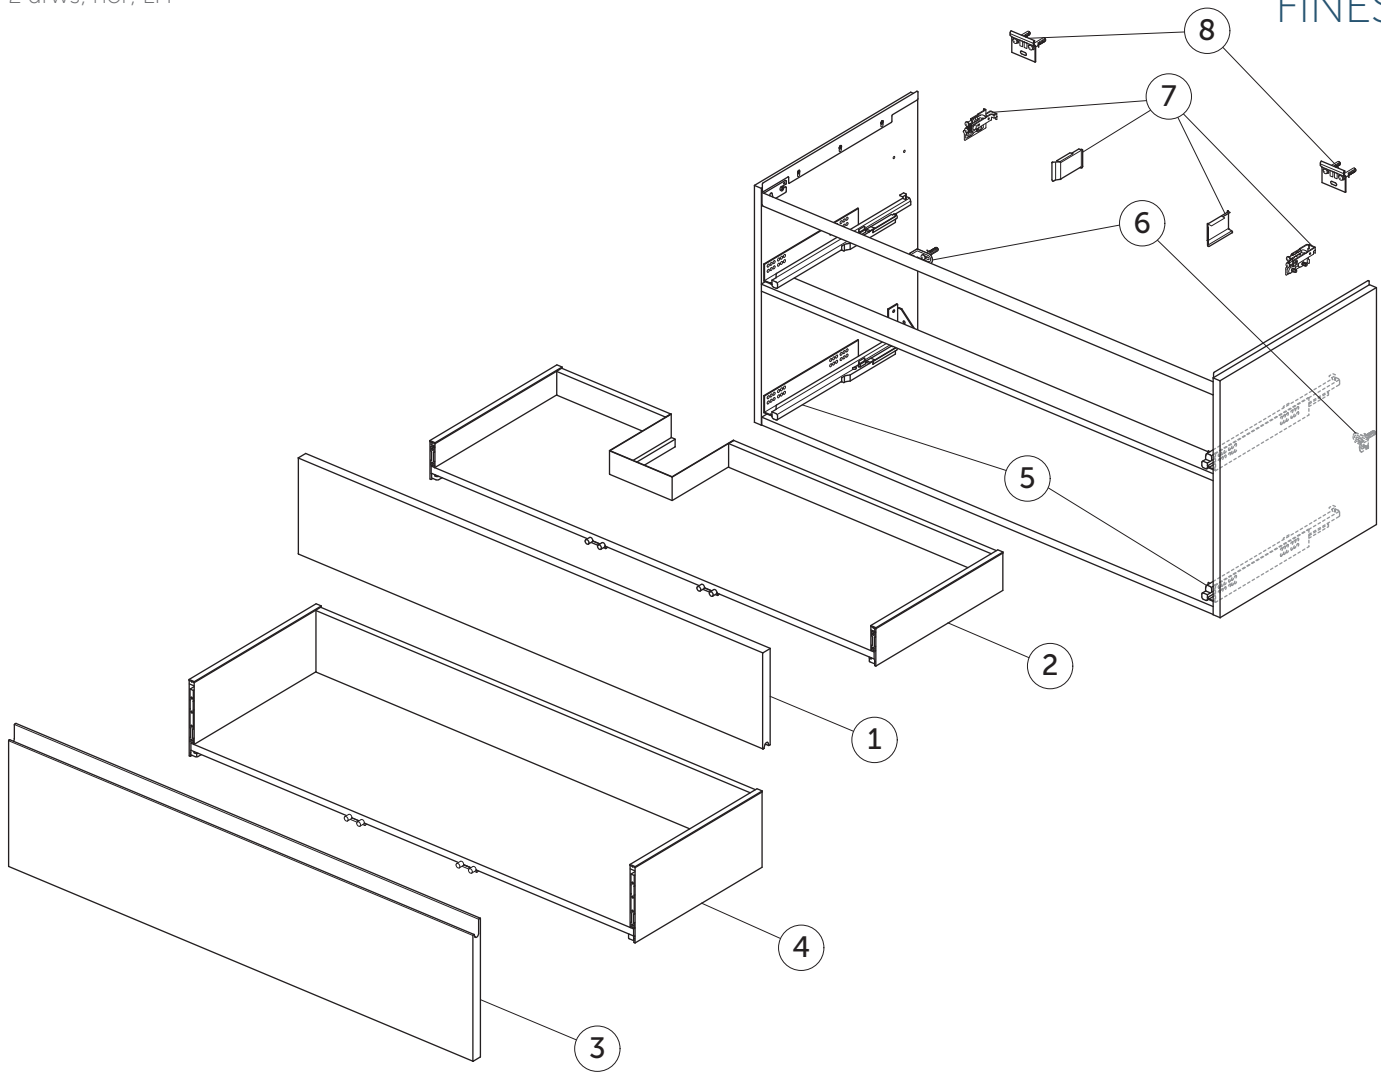

SPARE PARTS

Vanity Unit WH 1200 x 505
2 drws; hor; LH

FINESSE

Item	Description	Colour/Finish	Code No.	Quantity
1	Upper Drawer Front Panel 1197 x 220	Y1 - Matt White Y2 - Matt Anthracite UP - Matt Greige UQ - Matt Ash Blue Ribbed UR - Dark Elm US - White Oak	EF809Y1 EF809Y2 EF809UP EF809UQ EF809UR EF809US	1
2	Upper Drawer structure box 120 x 50.5 LH	JE - Graphite Black	EF828JE	1
3	Lower Drawer Front Panel 1197 x 316	Y1 - Matt White Y2 - Matt Anthracite UP - Matt Greige UQ - Matt Ash Blue Ribbed UR - Dark Elm US - White Oak	EF811Y1 EF811Y2 EF811UP EF811UQ EF811UR EF811US	1
4	Lower Drawer structure box 120 x 50.5	JE - Graphite Black	EF830JE	1
5	Runners KIT 400mm Hettich Quadro SC		EF77367	pair
6	Safety brackets KIT VU (brackets, screws, plugs)		EF77467	8
7	Hangers KIT INDAUX SCARPI 4		EF77567	pair
8	Wall fixation KIT VU (brackets, screws, plugs)		EF77667	10

Ideal Standard