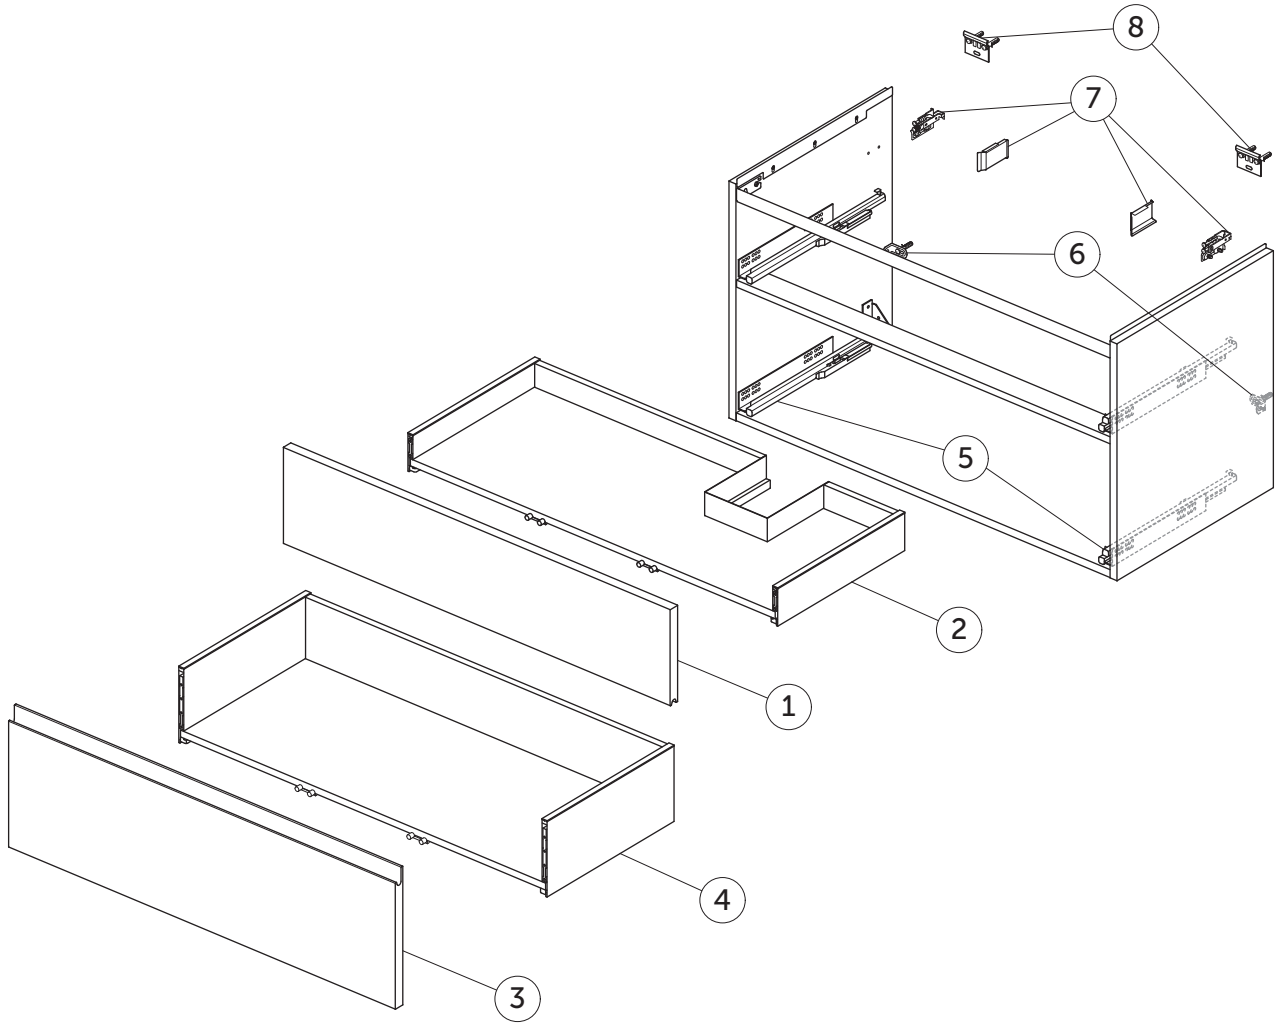

# SPARE PARTS

Vanity Unit WH 1000 x 505  
2 drws; RH

FINESSE

Item	Description	Colour/Finish	Code No.	Quantity
1	Upper Drawer Front Panel 997 x 220	Y1 - Matt White Y2 - Matt Anthracite UP - Matt Greige UQ - Matt Ash Blue Ribbed UR - Dark Elm US - White Oak	EF805Y1 EF805Y2 EF805UP EF805UQ EF805UR EF805US	1
2	Upper Drawer structure box 100 x 50.5 RH	JE - Graphite Black	EF823JE	1
3	Lower Drawer Front Panel 997 x 316	Y1 - Matt White Y2 - Matt Anthracite UP - Matt Greige UQ - Matt Ash Blue Ribbed UR - Dark Elm US - White Oak	EF807Y1 EF807Y2 EF807UP EF807UQ EF807UR EF807US	1
4	Lower Drawer structure box 100 x 50.5	JE - Graphite Black	EF824JE	1
5	Runners KIT 400mm Hettich Quadro SC		EF77367	pair
6	Safety brackets KIT VU (brackets, screws, plugs)		EF77467	8
7	Hangers KIT INDAUX SCARPI 4		EF77567	pair
8	Wall fixation KIT VU (brackets, screws, plugs)		EF77667	10

  
Ideal Standard