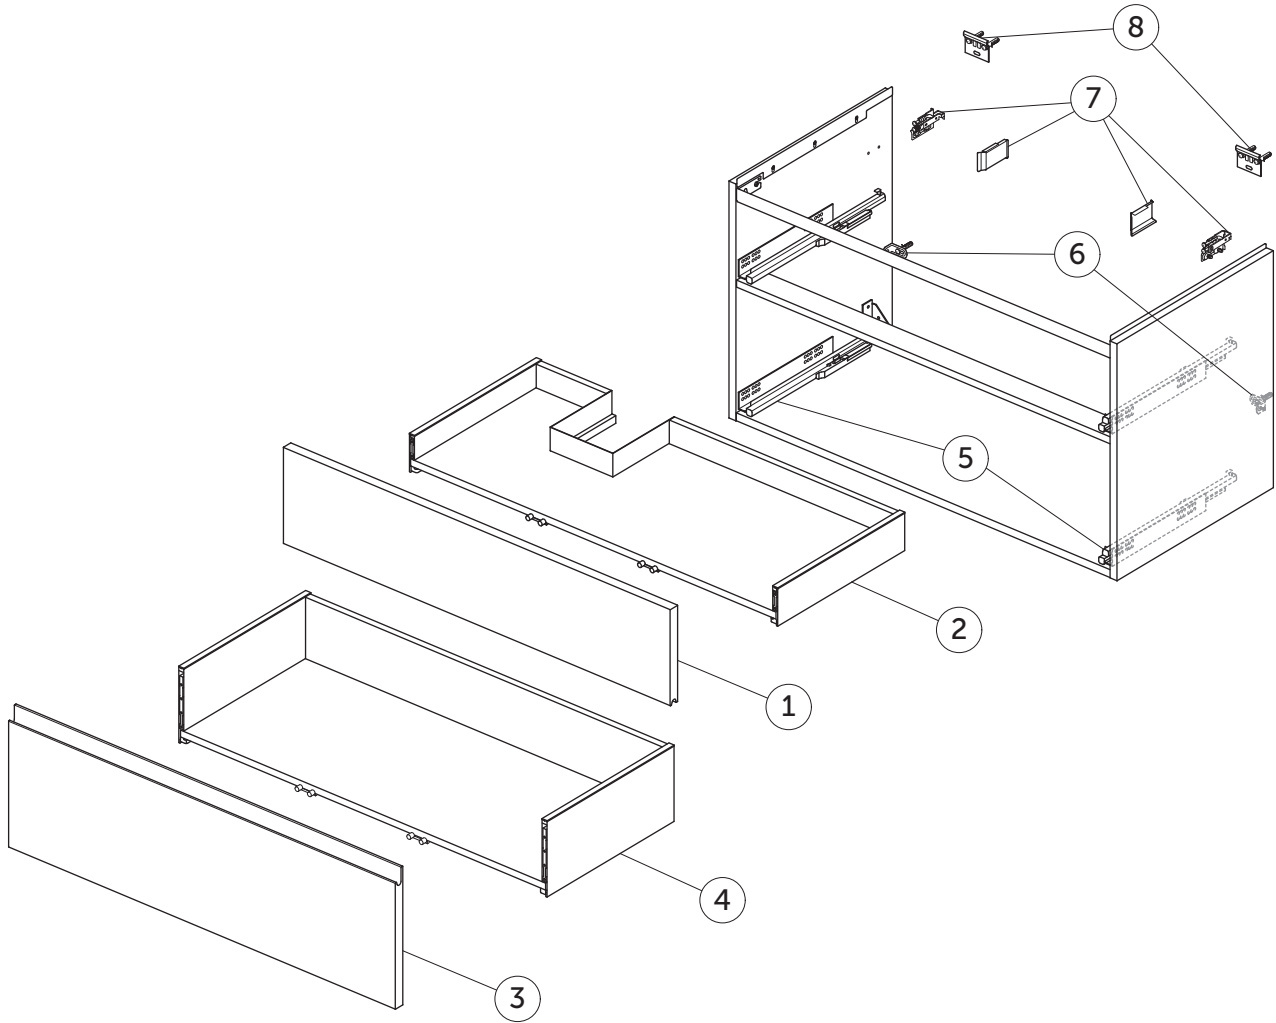

SPARE PARTS

Vanity Unit WH 1000 x 505
2 drws; LH

FINESSE

Item	Description	Colour/Finish	Code No.	Quantity
1	Upper Drawer Front Panel 997 x 220	Y1 - Matt White Y2 - Matt Anthracite UP - Matt Greige UQ - Matt Ash Blue Ribbed UR - Dark Elm US - White Oak	EF805Y1 EF805Y2 EF805UP EF805UQ EF805UR EF805US	1
2	Upper Drawer structure box 100 x 50.5 LH	JE - Graphite Black	EF822JE	1
3	Lower Drawer Front Panel 997 x 316	Y1 - Matt White Y2 - Matt Anthracite UP - Matt Greige UQ - Matt Ash Blue Ribbed UR - Dark Elm US - White Oak	EF807Y1 EF807Y2 EF807UP EF807UQ EF807UR EF807US	1
4	Lower Drawer structure box 100 x 50.5	JE - Graphite Black	EF824JE	1
5	Runners KIT 400mm Hettich Quadro SC		EF77367	pair
6	Safety brackets KIT VU (brackets, screws, plugs)		EF77467	8
7	Hangers KIT INDAUX SCARPI 4		EF77567	pair
8	Wall fixation KIT VU (brackets, screws, plugs)		EF77667	10