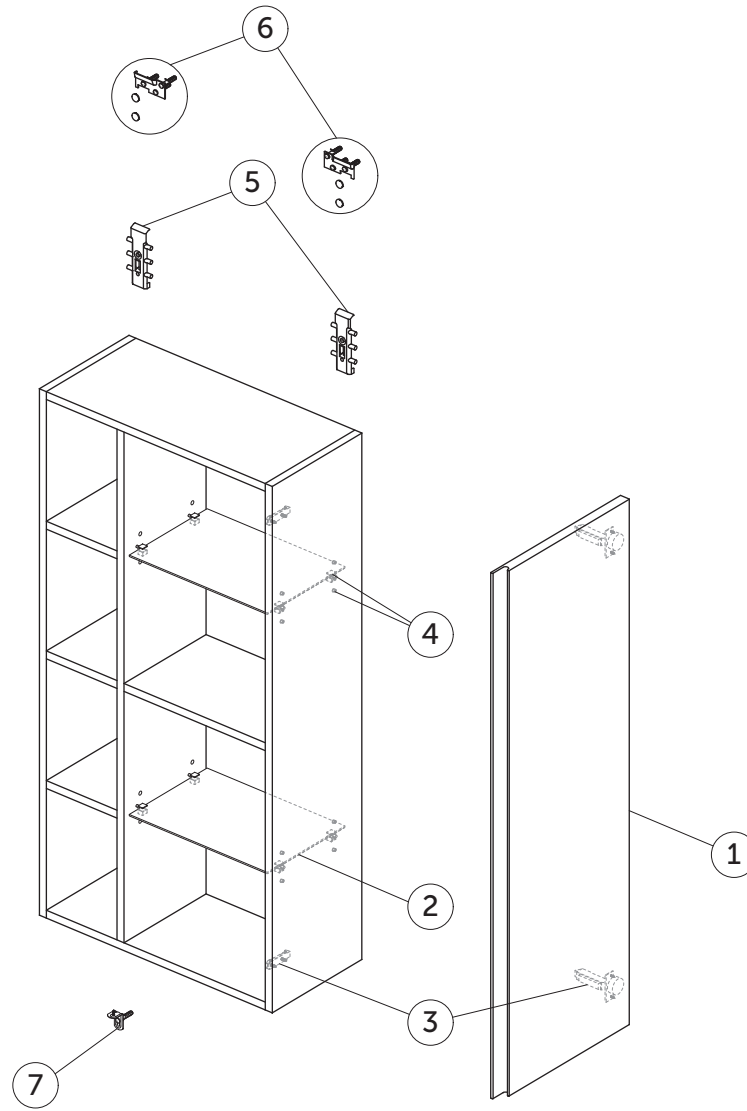

SPARE PARTS

Half Column Unit WH 1200 x 400
1 door

FINESSE

Item	Description	Colour/Finish	Code No.	Quantity
1	Door Panel 1198 x 398 (No hinges)	Y1 - Matt White Y2 - Matt Anthracite UP - Matt Greige UQ - Matt Ash Blue Ribbed UR - Dark Elm US - White Oak	EF861Y1 EF861Y2 EF861UP EF861UQ EF861UR EF861US	1
2	Glass shelf 357 x 240 x 5	JF - Smoked Glass	EF857JF	1
3	Hinge KIT for door SC FO (Hinge and plate)		EF83567	1 + 1
4	Glass shelf supports KIT (Supports & cover caps)		EF85867	12
5	Hangers KIT CU		EF85967	pair
6	Wall fixation KIT CU (Plates, screws, plugs, caps)		EF86067	20
7	Safety brackets KIT VU (Brackets, screws, plugs)		EF77467	8