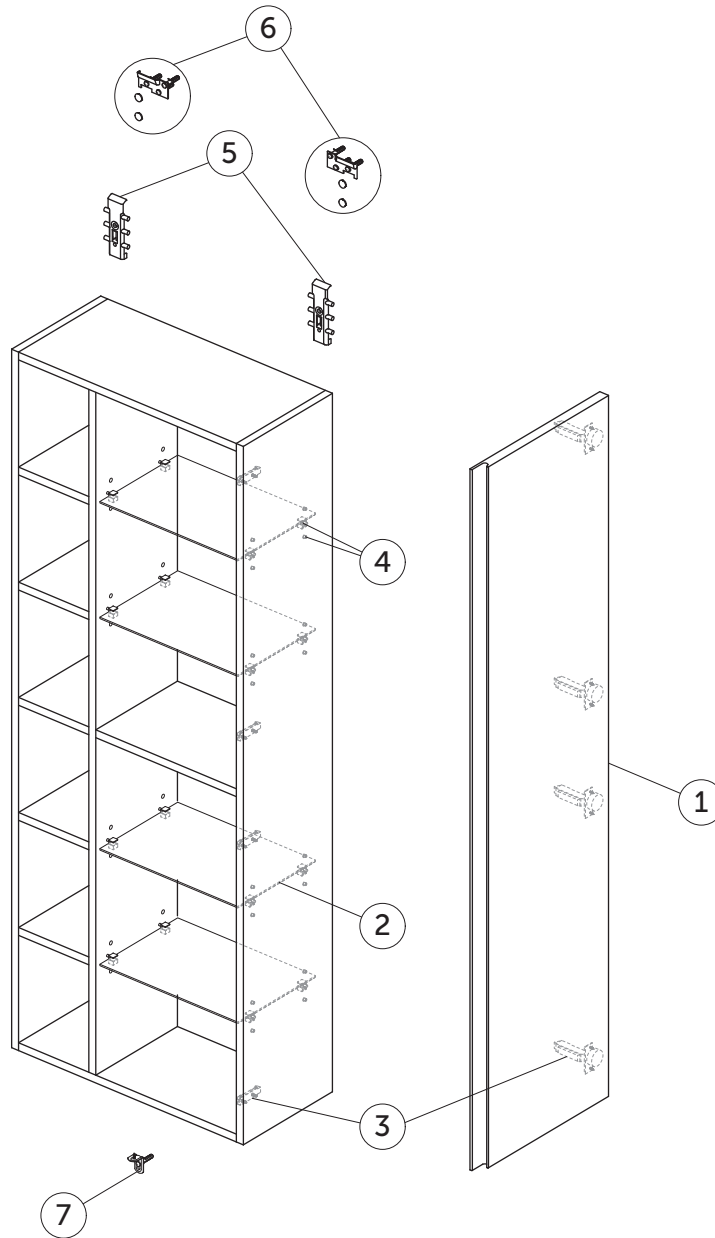

SPARE PARTS

Column Unit WH 1600 x 400
1 door

FINESSE

Item	Description	Colour/Finish	Code No.	Quantity
1	Door Panel 1598 x 398 (No hinges)	Y1 - Matt White Y2 - Matt Anthracite UP - Matt Greige UQ - Matt Ash Blue Ribbed UR - Dark Elm US - White Oak	EF856Y1 EF856Y2 EF856UP EF856UQ EF856UR EF856US	1
2	Glass shelf 357 x 240 x 5	JF - Smoked Glass	EF857JF	1
3	Hinge KIT for door SC FO (Hinge and plate)		EF83567	1 + 1
4	Glass shelf supports KIT (Supports & cover caps)		EF85867	12
5	Hangers KIT CU		EF85967	pair
6	Wall fixation KIT CU (Plates, screws, plugs, caps)		EF86067	20
7	Safety brackets KIT VU (Brackets, screws, plugs)		EF77467	8