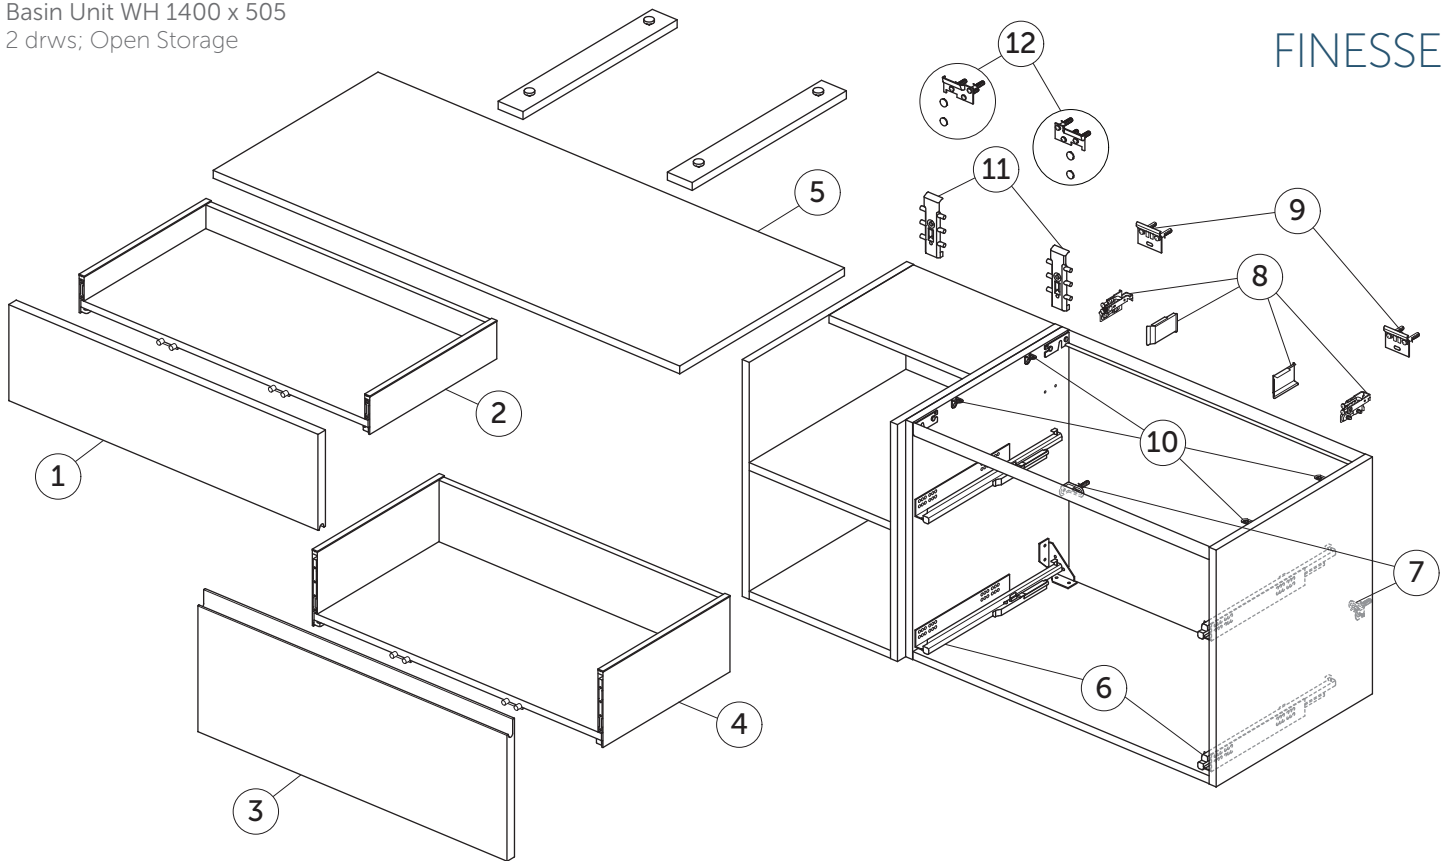

# SPARE PARTS

Basin Unit WH 1400 x 505  
2 drws; Open Storage

FINESSE

Item	Description	Colour/Finish	Code No.	Quantity
1	Upper Drawer Front Panel WT 997 x 220	Y1 - Matt White Y2 - Matt Anthracite UP - Matt Greige UQ - Matt Ash Blue Ribbed UR - Dark Elm US - White Oak	EF873Y1 EF873Y2 EF873UP EF873UQ EF873UR EF873US	1
2	Upper Drawer structure box WT 100 x 50.5	JE - Graphite Black	EF889JE	1
3	Lower Drawer Front Panel WT 997 x 316	Y1 - Matt White Y2 - Matt Anthracite UP - Matt Greige UQ - Matt Ash Blue Ribbed UR - Dark Elm US - White Oak	EF875Y1 EF875Y2 EF875UP EF875UQ EF875UR EF875US	1
4	Lower Drawer structure box 100 x 50.5	JE - Graphite Black	EF824JE	1
5	Worktop 1402 x 506	Y1 - Matt White Y2 - Matt Anthracite UP - Matt Greige UQ - Matt Ash Blue Ribbed UR - Dark Elm US - White Oak	EF884Y1 EF884Y2 EF884UP EF884UQ EF884UR EF884US	1
6	Runners KIT 400mm Hettich Quadro SC		EF77367	pair
7	Safety brackets KIT VU (brackets, screws, plugs)		EF77467	8
8	Hangers KIT INDAUX SCARPI 4		EF77567	pair
9	Wall fixation KIT VU (brackets, screws, plugs)		EF77667	10
10	Worktop fixing KIT		EF86467	12
11	Hangers KIT CU		EF85967	pair
12	Wall fixation KIT CU (Plates, screws, plugs, caps)		EF86067	20