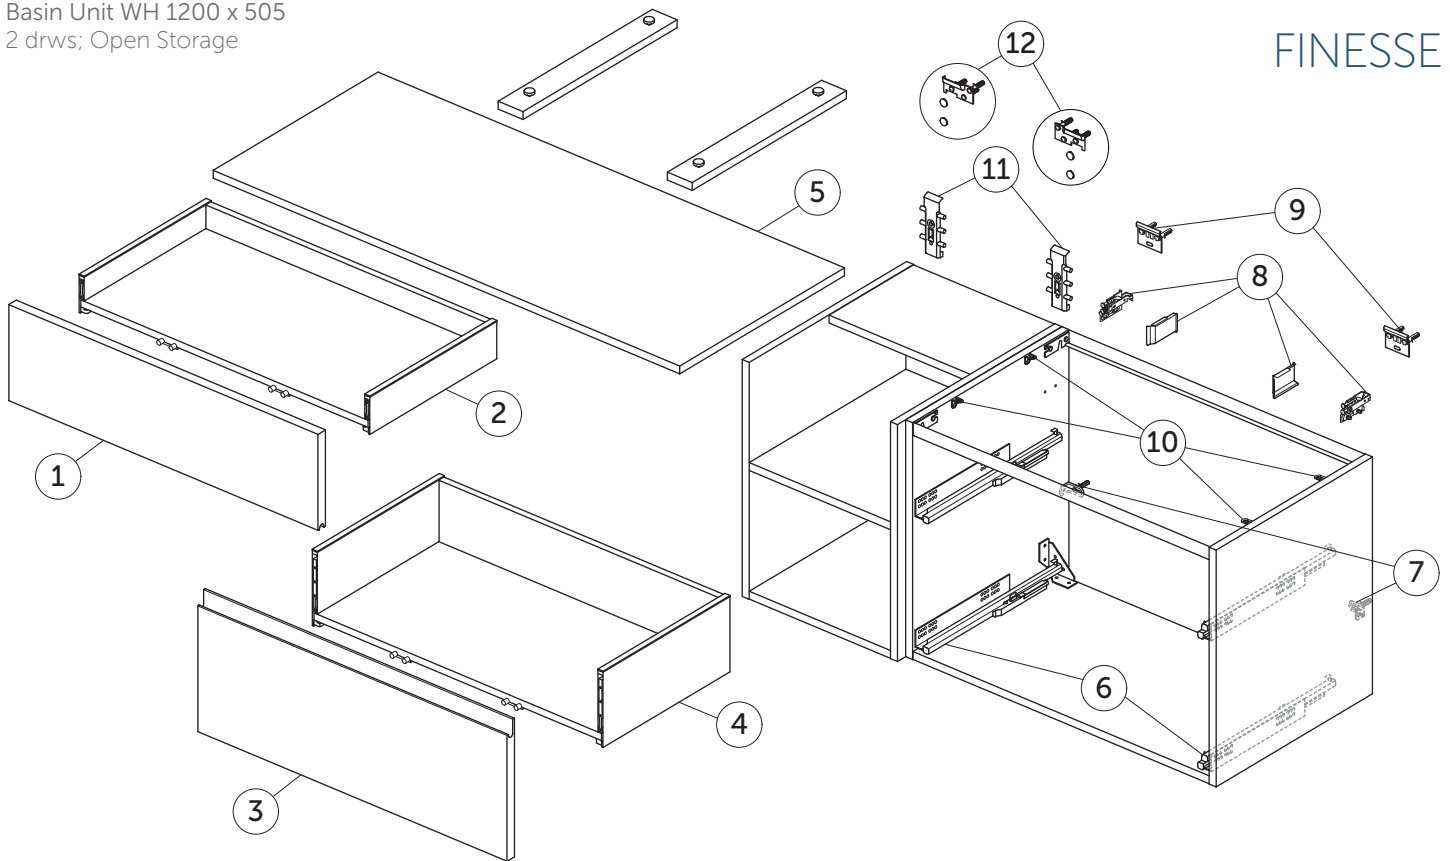

SPARE PARTS

Basin Unit WH 1200 x 505
2 drws; Open Storage

FINESSE

Item	Description	Colour/Finish	Code No.	Quantity
1	Upper Drawer Front Panel WT 797 x 220	Y1 - Matt White Y2 - Matt Anthracite UP - Matt Greige UQ - Matt Ash Blue Ribbed UR - Dark Elm US - White Oak	EF869Y1 EF869Y2 EF869UP EF869UQ EF869UR EF869US	1
2	Upper Drawer structure box WT 80 x 50.5	JE - Graphite Black	EF887JE	1
3	Lower Drawer Front Panel WT 797 x 316	Y1 - Matt White Y2 - Matt Anthracite UP - Matt Greige UQ - Matt Ash Blue Ribbed UR - Dark Elm US - White Oak	EF871Y1 EF871Y2 EF871UP EF871UQ EF871UR EF871US	1
4	Lower Drawer structure box 80 x 50.5	JE - Graphite Black	EF820JE	1
5	Worktop 1202 x 506	Y1 - Matt White Y2 - Matt Anthracite UP - Matt Greige UQ - Matt Ash Blue Ribbed UR - Dark Elm US - White Oak	EF881Y1 EF881Y2 EF881UP EF881UQ EF881UR EF881US	1
6	Runners KIT 400mm Hettich Quadro SC		EF77367	pair
7	Safety brackets KIT VU (brackets, screws, plugs)		EF77467	8
8	Hangers KIT INDAUX SCARPI 4		EF77567	pair
9	Wall fixation KIT VU (brackets, screws, plugs)		EF77667	10
10	Worktop fixing KIT		EF86467	12
11	Hangers KIT CU		EF85967	pair
12	Wall fixation KIT CU (Plates, screws, plugs, caps)		EF86067	20