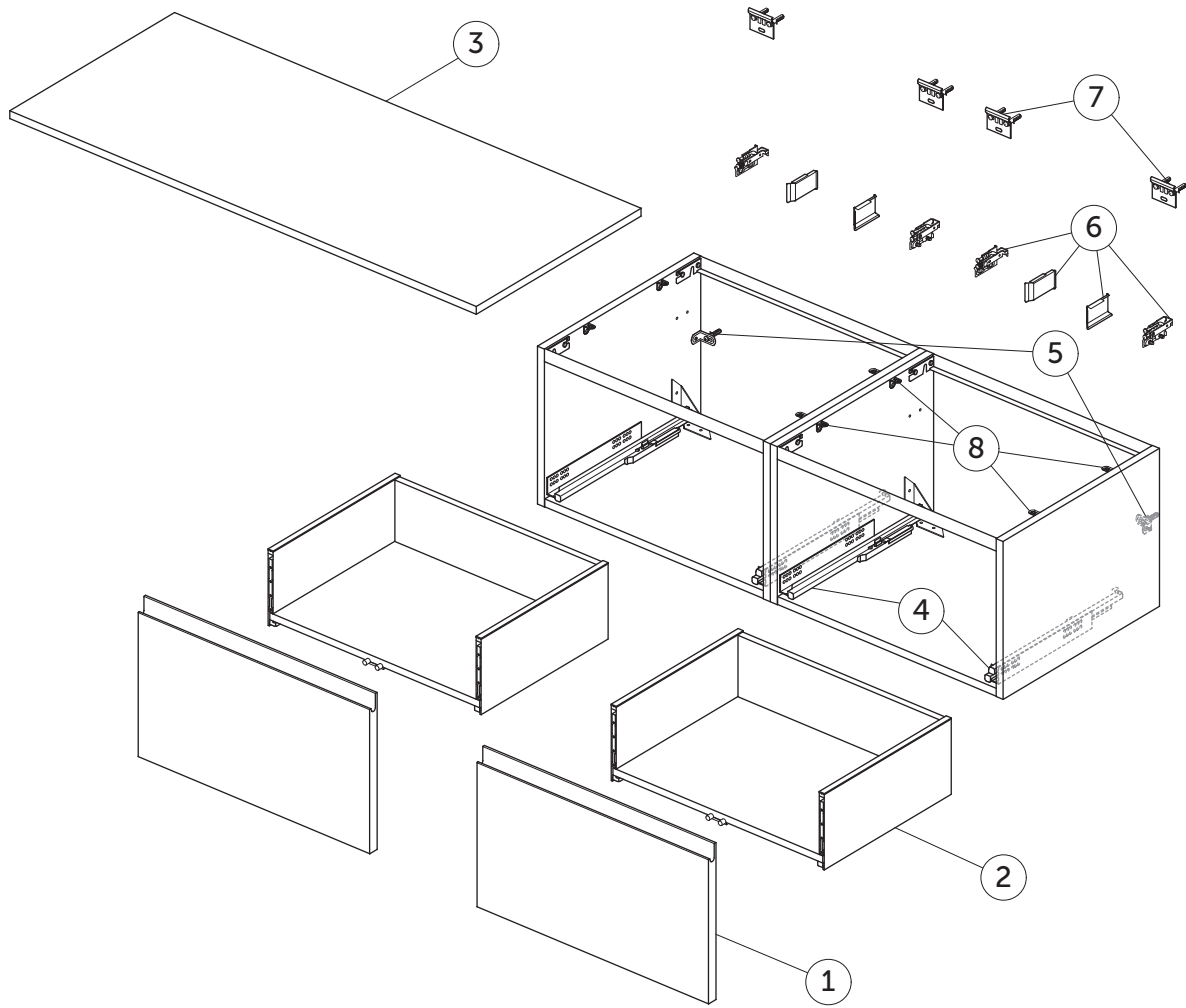

SPARE PARTS

Basin Unit WH 1200 x 505
2 drws; ver

FINESSE

Item	Description	Colour/Finish	Code No.	Quantity
1	Drawer Front Panel WT 597 x 358	Y1 - Matt White Y2 - Matt Anthracite UP - Matt Greige UQ - Matt Ash Blue Ribbed UR - Dark Elm US - White Oak	EF880Y1 EF880Y2 EF880UP EF880UQ EF880UR EF880US	1
2	Drawer structure box 60 x 50.5	JE - Graphite Black	EF818JE	1
3	Worktop 1202 x 506	Y1 - Matt White Y2 - Matt Anthracite UP - Matt Greige UQ - Matt Ash Blue Ribbed UR - Dark Elm US - White Oak	EF881Y1 EF881Y2 EF881UP EF881UQ EF881UR EF881US	1
4	Runners KIT 400mm Hettich Quadro SC		EF77367	pair
5	Safety brackets KIT VU (brackets, screws, plugs)		EF77467	8
6	Hangers KIT INDAUX SCARPI 4		EF77567	pair
7	Wall fixation KIT VU (brackets, screws, plugs)		EF77667	10
8	Worktop fixing KIT		EF86467	12

Ideal Standard