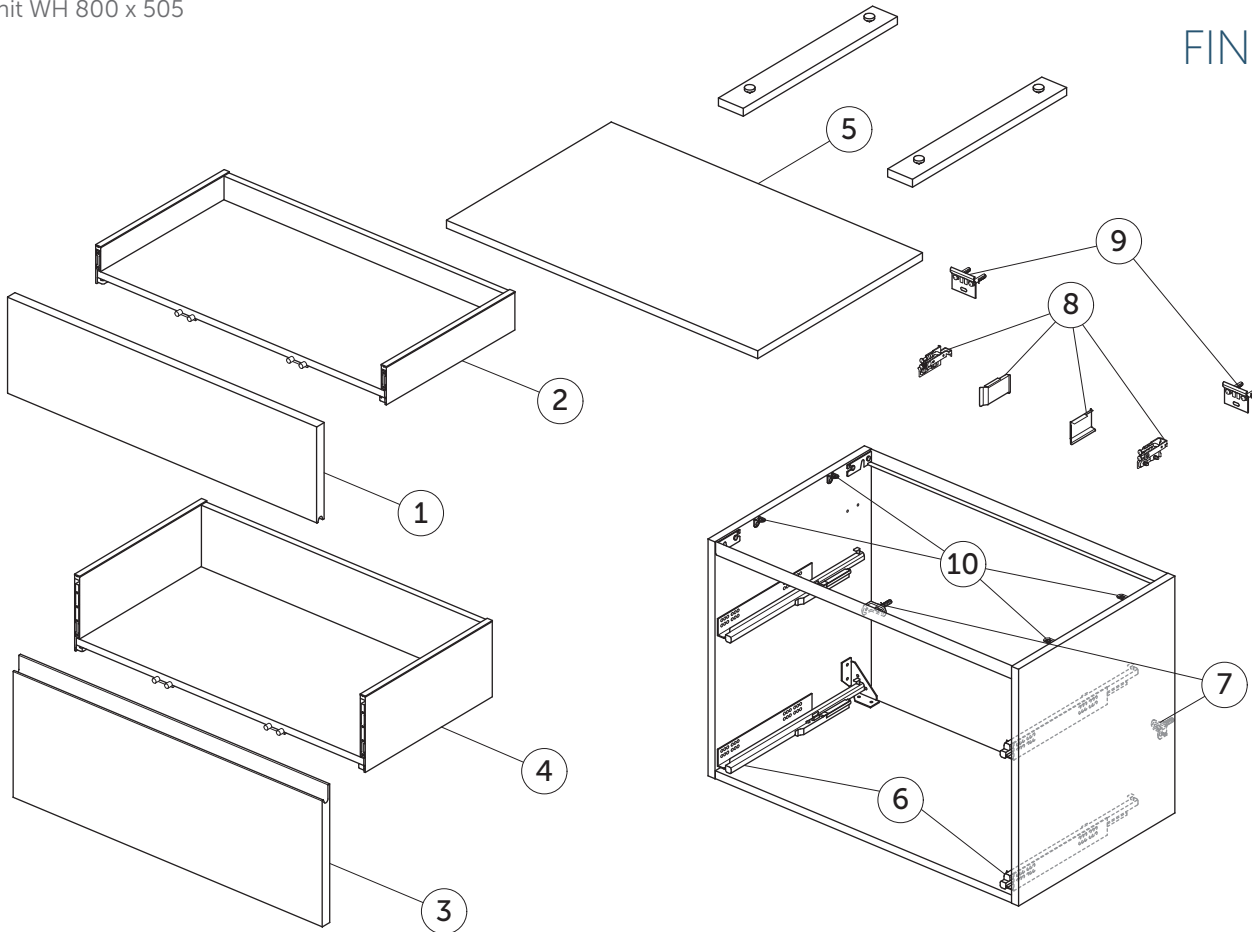

SPARE PARTS

Basin Unit WH 800 x 505
2 drws

FINESSE

Item	Description	Colour/Finish	Code No.	Quantity
1	Upper Drawer Front Panel WT 797 x 220	Y1 - Matt White Y2 - Matt Anthracite UP - Matt Greige UQ - Matt Ash Blue Ribbed UR - Dark Elm US - White Oak	EF869Y1 EF869Y2 EF869UP EF869UQ EF869UR EF869US	1
2	Upper Drawer structure box WT 80 x 50.5	JE - Graphite Black	EF887JE	1
3	Lower Drawer Front Panel WT 797 x 316	Y1 - Matt White Y2 - Matt Anthracite UP - Matt Greige UQ - Matt Ash Blue Ribbed UR - Dark Elm US - White Oak	EF871Y1 EF871Y2 EF871UP EF871UQ EF871UR EF871US	1
4	Lower Drawer structure box 80 x 50.5	JE - Graphite Black	EF820JE	1
5	Worktop 802 x 506	Y1 - Matt White Y2 - Matt Anthracite UP - Matt Greige UQ - Matt Ash Blue Ribbed UR - Dark Elm US - White Oak	EF888Y1 EF888Y2 EF888UP EF888UQ EF888UR EF888US	1
6	Runners KIT 400mm Hettich Quadro SC		EF77367	pair
7	Safety brackets KIT VU (brackets, screws, plugs)		EF77467	8
8	Hangers KIT INDAUX SCARPI 4		EF77567	pair
9	Wall fixation KIT VU (brackets, screws, plugs)		EF77667	10
10	Worktop fixing KIT		EF86467	12