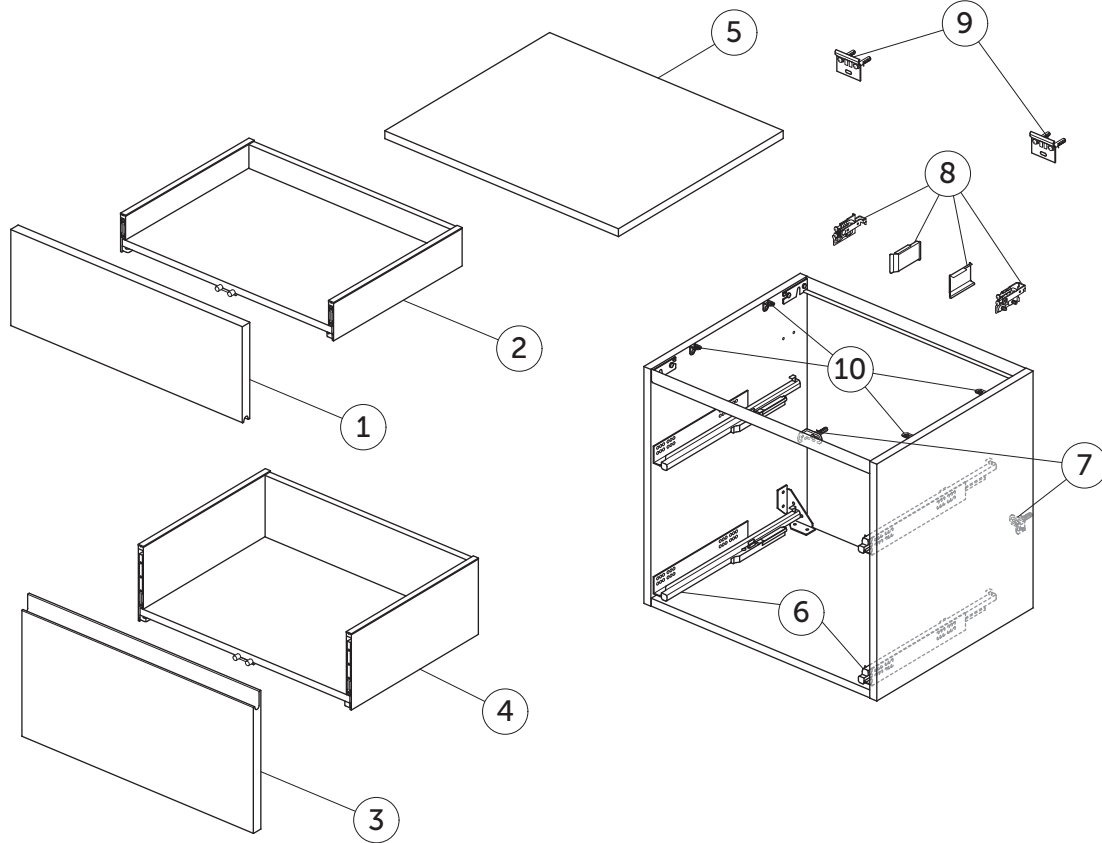

SPARE PARTS

Basin Unit WH 600 x 505
2 drws

FINESSE

Item	Description	Colour/Finish	Code No.	Quantity
1	Upper Drawer Front Panel WT 597 x 220	Y1 - Matt White Y2 - Matt Anthracite UP - Matt Greige UQ - Matt Ash Blue Ribbed UR - Dark Elm US - White Oak	EF865Y1 EF865Y2 EF865UP EF865UQ EF865UR EF865US	1
2	Upper Drawer structure box WT 60 x 50.5	JE - Graphite Black	EF885JE	1
3	Lower Drawer Front Panel WT 597 x 316	Y1 - Matt White Y2 - Matt Anthracite UP - Matt Greige UQ - Matt Ash Blue Ribbed UR - Dark Elm US - White Oak	EF867Y1 EF867Y2 EF867UP EF867UQ EF867UR EF867US	1
4	Lower Drawer structure box 60 x 50.5	JE - Graphite Black	EF818JE	1
5	Worktop 602 x 506	Y1 - Matt White Y2 - Matt Anthracite UP - Matt Greige UQ - Matt Ash Blue Ribbed UR - Dark Elm US - White Oak	EF886Y1 EF886Y2 EF886UP EF886UQ EF886UR EF886US	1
6	Runners KIT 400mm Hettich Quadro SC		EF77367	pair
7	Safety brackets KIT VU (brackets, screws, plugs)		EF77467	8
8	Hangers KIT INDAUX SCARPI 4		EF77567	pair
9	Wall fixation KIT VU (brackets, screws, plugs)		EF77667	10
10	Worktop fixing KIT		EF86467	12