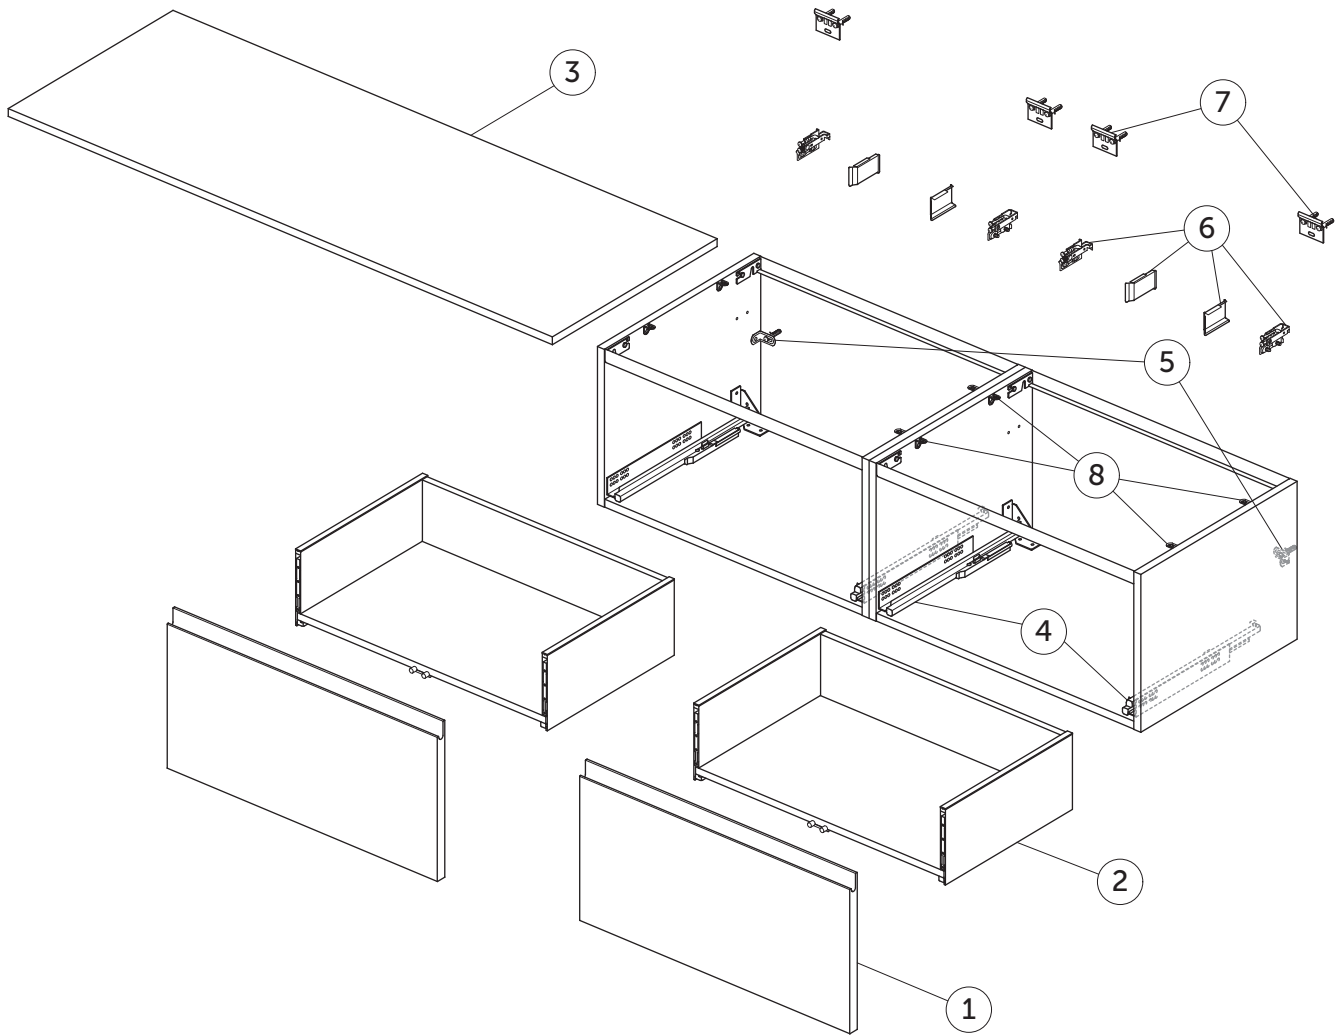

SPARE PARTS

Basin Unit WH 1400 x 505
2 drws; ver

FINESSE

Item	Description	Colour/Finish	Code No.	Quantity
1	Drawer Front Panel WT 697 x 358	Y1 - Matt White Y2 - Matt Anthracite UP - Matt Greige UQ - Matt Ash Blue Ribbed UR - Dark Elm US - White Oak	EF882Y1 EF882Y2 EF882UP EF882UQ EF882UR EF882US	1
2	Drawer structure box 70 x 50.5	JE - Graphite Black	EF883JE	1
3	Worktop 1402 x 506	Y1 - Matt White Y2 - Matt Anthracite UP - Matt Greige UQ - Matt Ash Blue Ribbed UR - Dark Elm US - White Oak	EF884Y1 EF884Y2 EF884UP EF884UQ EF884UR EF884US	1
4	Runners KIT 400mm Hettich Quadro SC		EF77367	pair
5	Safety brackets KIT VU (brackets, screws, plugs)		EF77467	8
6	Hangers KIT INDAUX SCARPI 4		EF77567	pair
7	Wall fixation KIT VU (brackets, screws, plugs)		EF77667	10
8	Worktop fixing KIT		EF86467	12

Ideal Standard