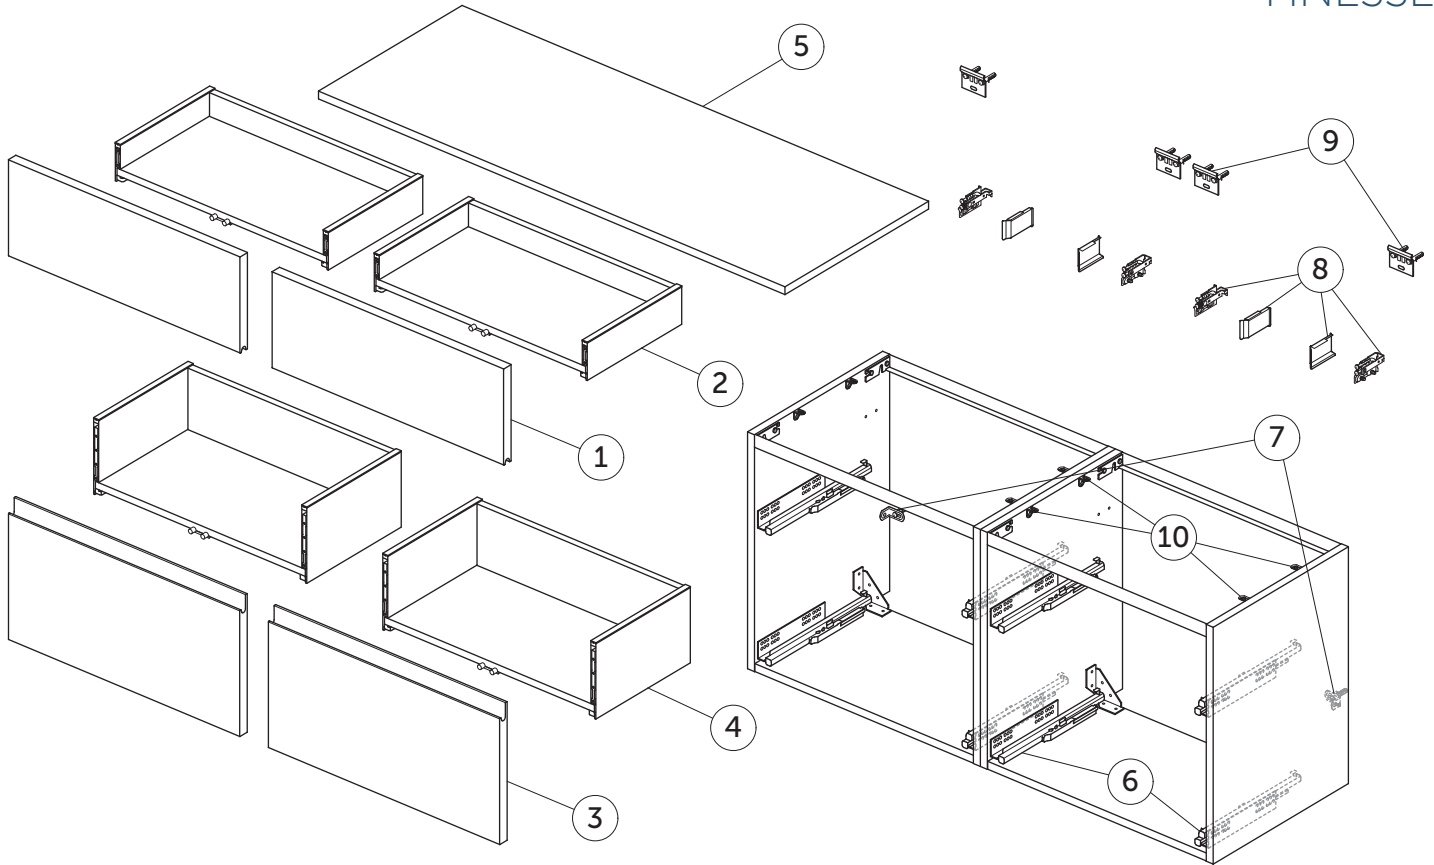

SPARE PARTS

Basin Unit WH 1200 x 440
4 drws

FINESSE

Item	Description	Colour/Finish	Code No.	Quantity
1	Upper Drawer Front Panel WT 597 x 220	Y1 - Matt White Y2 - Matt Anthracite UP - Matt Greige UQ - Matt Ash Blue Ribbed UR - Dark Elm US - White Oak	EF865Y1 EF865Y2 EF865UP EF865UQ EF865UR EF865US	1
2	Upper Drawer structure box WT 60 x 44	JE - Graphite Black	EF866JE	1
3	Lower Drawer Front Panel WT 597 x 316	Y1 - Matt White Y2 - Matt Anthracite UP - Matt Greige UQ - Matt Ash Blue Ribbed UR - Dark Elm US - White Oak	EF867Y1 EF867Y2 EF867UP EF867UQ EF867UR EF867US	1
4	Lower Drawer structure box 60 x 44	JE - Graphite Black	EF802JE	1
5	Worktop 1202 x 441	Y1 - Matt White Y2 - Matt Anthracite UP - Matt Greige UQ - Matt Ash Blue Ribbed UR - Dark Elm US - White Oak	EF863Y1 EF863Y2 EF863UP EF863UQ EF863UR EF863US	1
6	Runners KIT 300mm Hettich Quadro SC		EF77267	pair
7	Safety brackets KIT VU (brackets, screws, plugs)		EF77467	8
8	Hangers KIT INDAUX SCARPI 4		EF77567	pair
9	Wall fixation KIT VU (brackets, screws, plugs)		EF77667	10
10	Worktop fixing KIT		EF86467	12