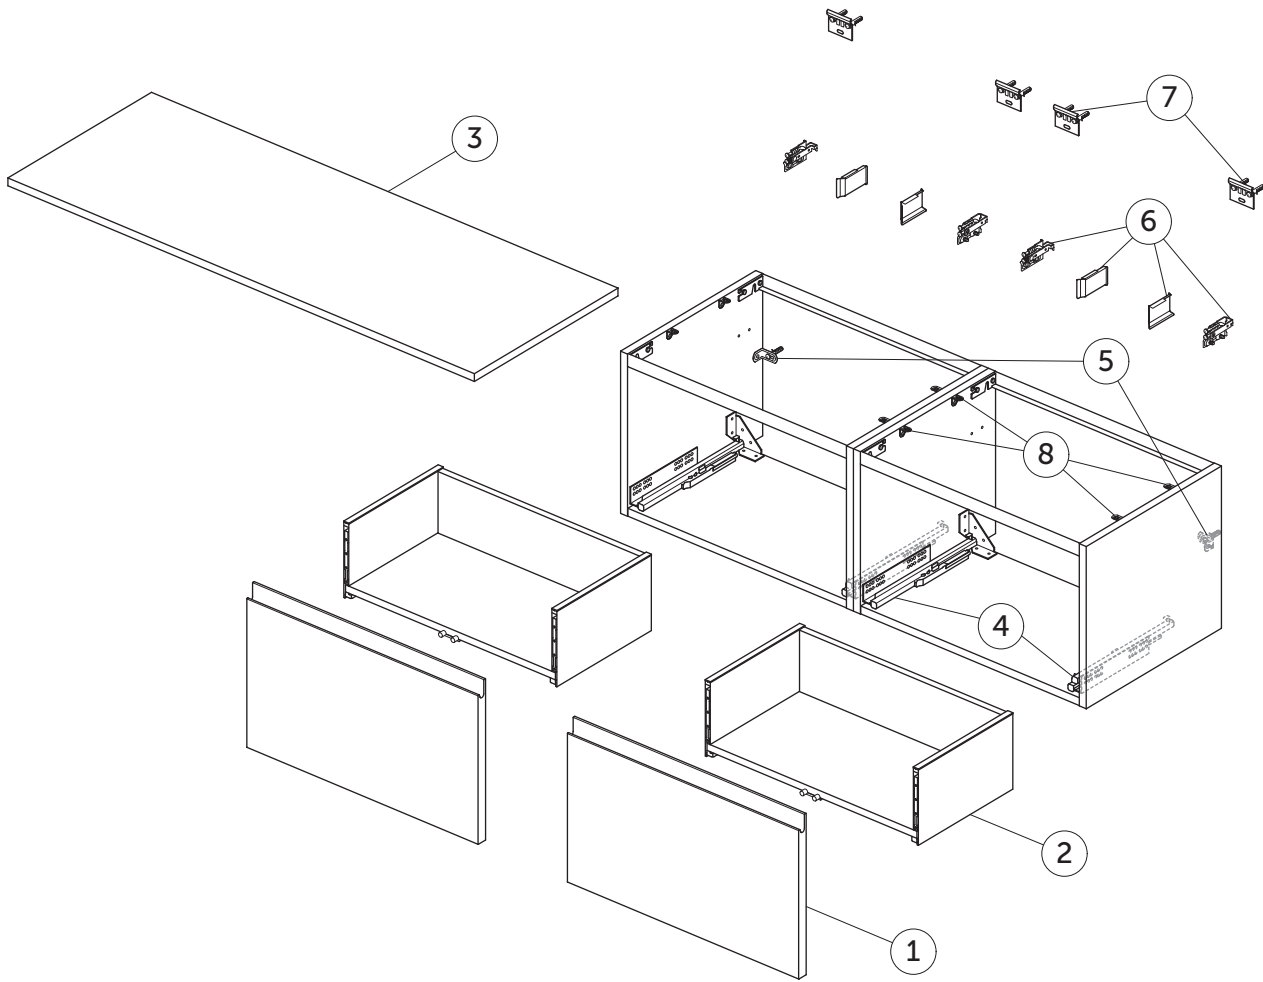

# SPARE PARTS

Basin Unit WH 1200 x 440  
2 drws; ver

FINESSE

| Item | Description                                      | Colour/Finish   | Code No.   | Quantity |
|------|--|---|--|----------|
| 1    | Drawer Front Panel WT 597 x 368                  | Y1 - Matt White<br>Y2 - Matt Anthracite<br>UP - Matt Greige<br>UQ - Matt Ash Blue Ribbed<br>UR - Dark Elm<br>US - White Oak | EF862Y1<br>EF862Y2<br>EF862UP<br>EF862UQ<br>EF862UR<br>EF862US | 1        |
| 2    | Drawer structure box WT 60 x 44                  | JE - Graphite Black   | EF802JE  | 1        |
| 3    | Worktop 1202 x 441                               | Y1 - Matt White<br>Y2 - Matt Anthracite<br>UP - Matt Greige<br>UQ - Matt Ash Blue Ribbed<br>UR - Dark Elm<br>US - White Oak | EF863Y1<br>EF863Y2<br>EF863UP<br>EF863UQ<br>EF863UR<br>EF863US | 1        |
| 4    | Runners KIT 300mm Hettich Quadro SC              |   | EF77267  | pair     |
| 5    | Safety brackets KIT VU (brackets, screws, plugs) |   | EF77467  | 8        |
| 6    | Hangers KIT INDAUX SCARPI 4                      |   | EF77567  | pair     |
| 7    | Wall fixation KIT VU (brackets, screws, plugs)   |   | EF77667  | 10       |
| 8    | Worktop fixing KIT                               |   | EF86467  | 12       |

  
Ideal Standard