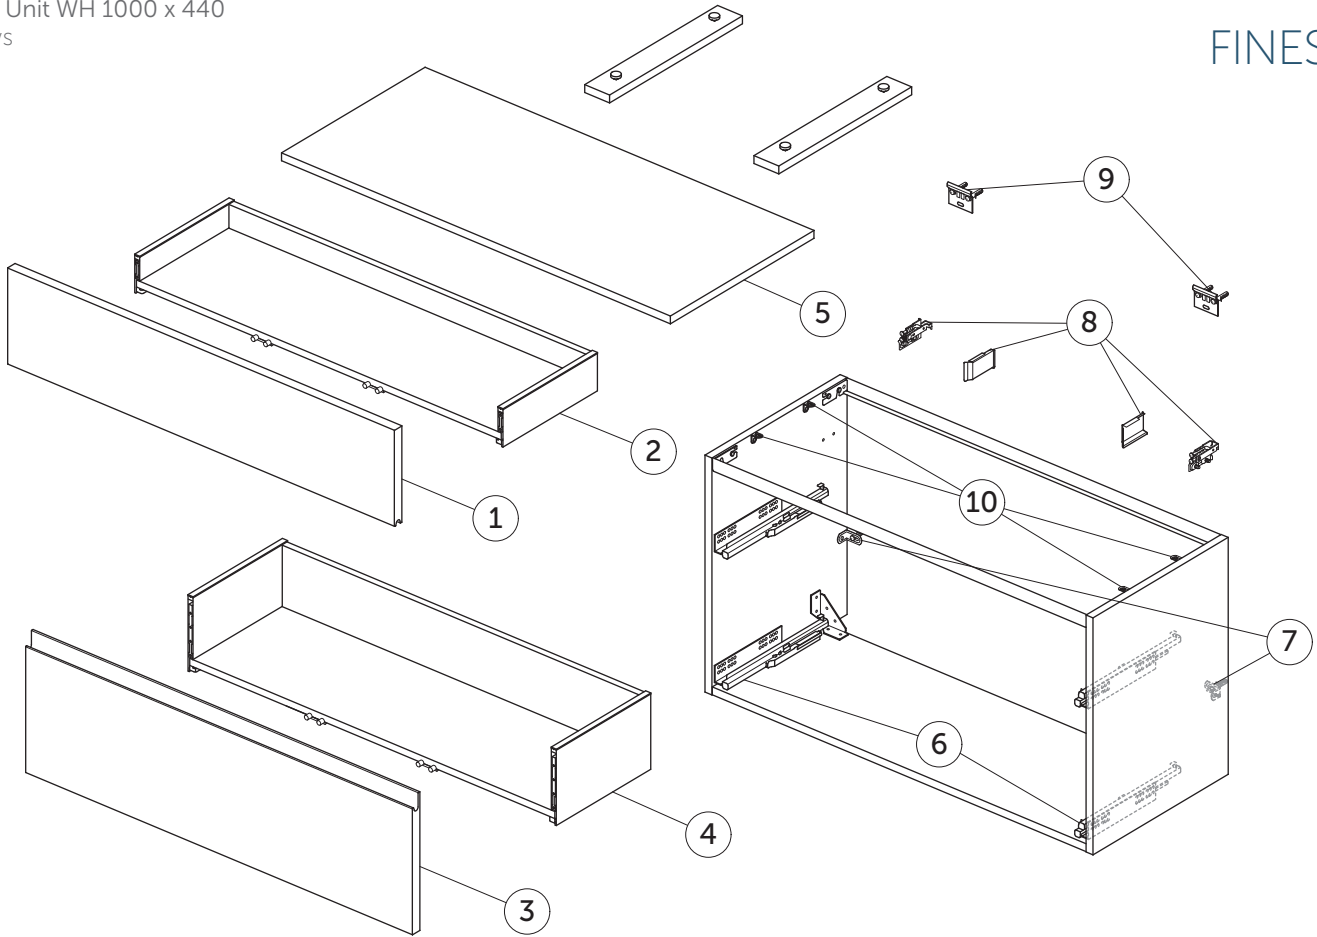

SPARE PARTS

Basin Unit WH 1000 x 440
2 drws

FINESSE

Item	Description	Colour/Finish	Code No.	Quantity
1	Upper Drawer Front Panel WT 997 x 220	Y1 - Matt White Y2 - Matt Anthracite UP - Matt Greige UQ - Matt Ash Blue Ribbed UR - Dark Elm US - White Oak	EF873Y1 EF873Y2 EF873UP EF873UQ EF873UR EF873US	1
2	Upper Drawer structure box WT 100 x 44	JE - Graphite Black	EF874JE	1
3	Lower Drawer Front Panel WT 997 x 316	Y1 - Matt White Y2 - Matt Anthracite UP - Matt Greige UQ - Matt Ash Blue Ribbed UR - Dark Elm US - White Oak	EF875Y1 EF875Y2 EF875UP EF875UQ EF875UR EF875US	1
4	Lower Drawer structure box 100 x 44	JE - Graphite Black	EF808JE	1
5	Worktop 1002 x 441	Y1 - Matt White Y2 - Matt Anthracite UP - Matt Greige UQ - Matt Ash Blue Ribbed UR - Dark Elm US - White Oak	EF876Y1 EF876Y2 EF876UP EF876UQ EF876UR EF876US	1
6	Runners KIT 300mm Hettich Quadro SC		EF77267	pair
7	Safety brackets KIT VU (brackets, screws, plugs)		EF77467	8
8	Hangers KIT INDAUX SCARPI 4		EF77567	pair
9	Wall fixation KIT VU (brackets, screws, plugs)		EF77667	10
10	Worktop fixing KIT		EF86467	12

Ideal Standard