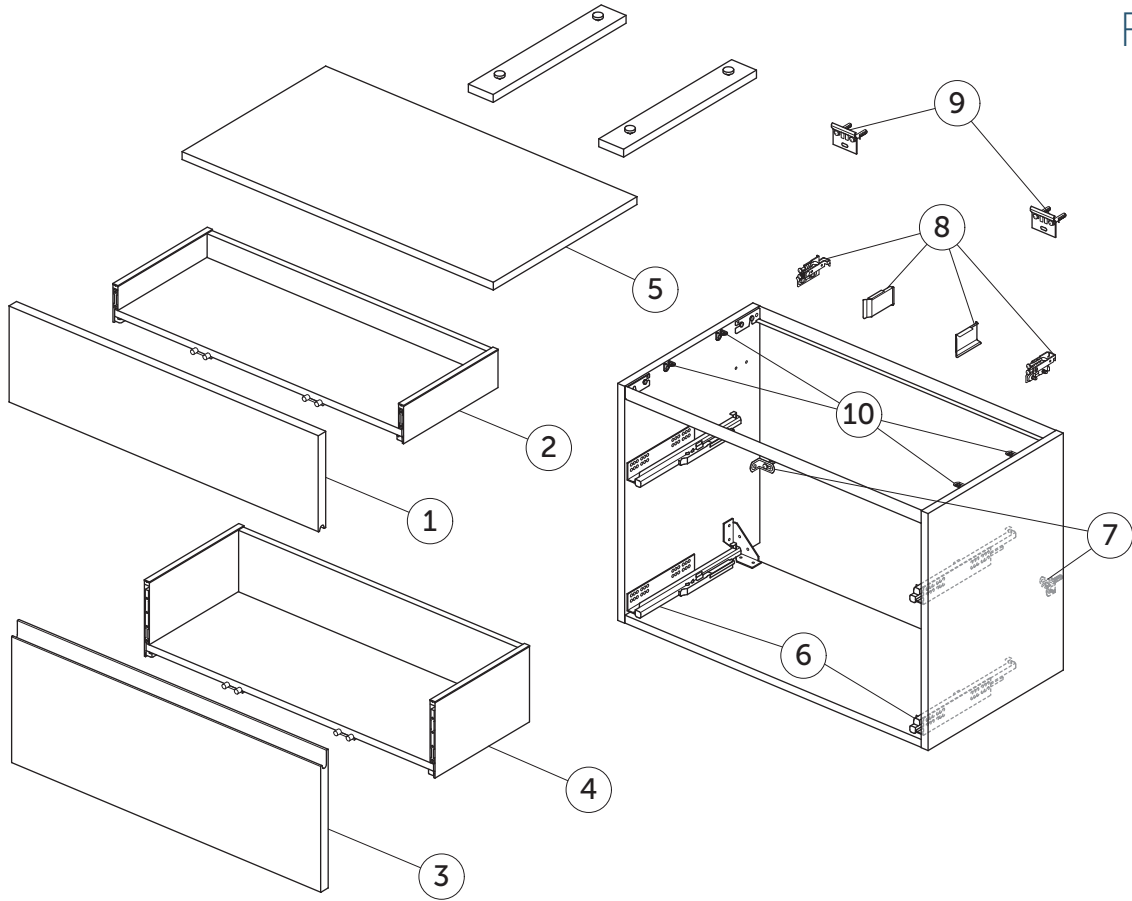

SPARE PARTS

Basin Unit WH 800 x 440
2 drws

FINESSE

Item	Description	Colour/Finish	Code No.	Quantity
1	Upper Drawer Front Panel WT 797 x 220	Y1 - Matt White Y2 - Matt Anthracite UP - Matt Greige UQ - Matt Ash Blue Ribbed UR - Dark Elm US - White Oak	EF869Y1 EF869Y2 EF869UP EF869UQ EF869UR EF869US	1
2	Upper Drawer structure box WT 80 x 44	JE - Graphite Black	EF870JE	1
3	Lower Drawer Front Panel WT 797 x 316	Y1 - Matt White Y2 - Matt Anthracite UP - Matt Greige UQ - Matt Ash Blue Ribbed UR - Dark Elm US - White Oak	EF871Y1 EF871Y2 EF871UP EF871UQ EF871UR EF871US	1
4	Lower Drawer structure box 80 x 44	JE - Graphite Black	EF804JE	1
5	Worktop 802 x 441	Y1 - Matt White Y2 - Matt Anthracite UP - Matt Greige UQ - Matt Ash Blue Ribbed UR - Dark Elm US - White Oak	EF872Y1 EF872Y2 EF872UP EF872UQ EF872UR EF872US	1
6	Runners KIT 300mm Hettich Quadro SC		EF77267	pair
7	Safety brackets KIT VU (brackets, screws, plugs)		EF77467	8
8	Hangers KIT INDAUX SCARPI 4		EF77567	pair
9	Wall fixation KIT VU (brackets, screws, plugs)		EF77667	10
10	Worktop fixing KIT		EF86467	12