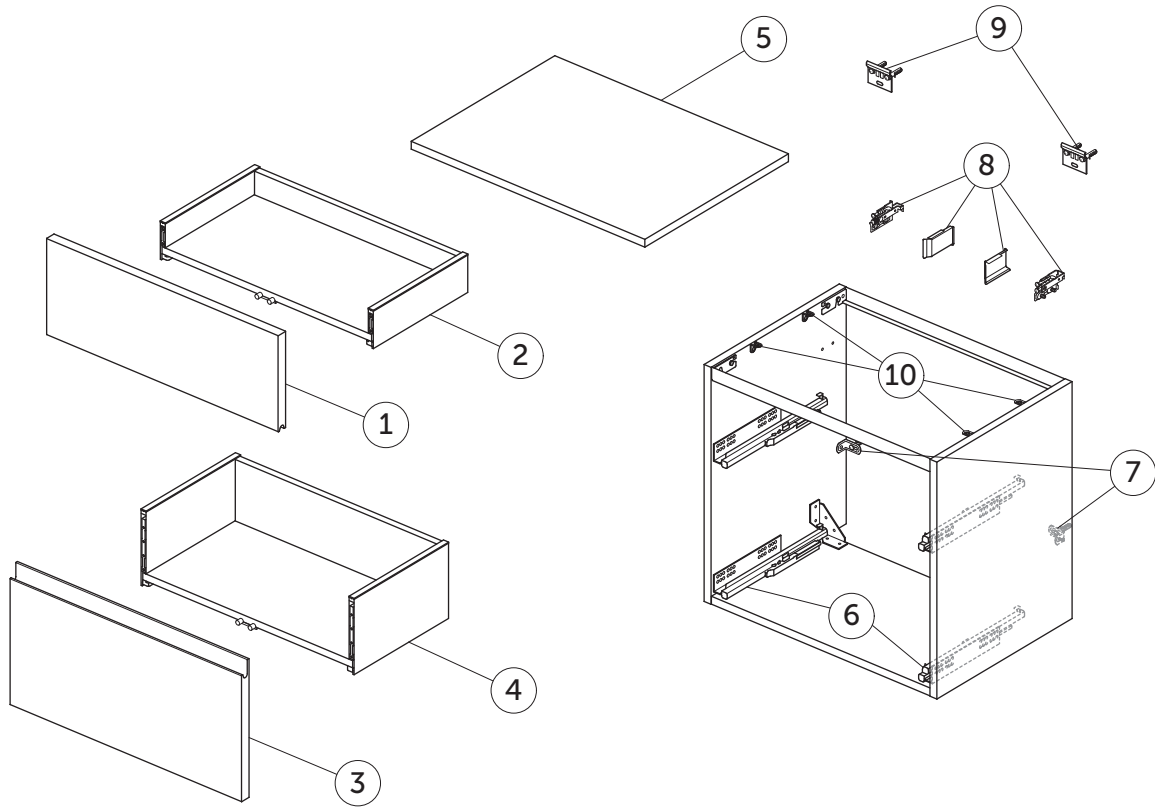

# SPARE PARTS

Basin Unit WH 600 x 440  
2 drws

FINESSE

Item	Description	Colour/Finish	Code No.	Quantity
1	Upper Drawer Front Panel WT 597 x 220	Y1 - Matt White Y2 - Matt Anthracite UP - Matt Greige UQ - Matt Ash Blue Ribbed UR - Dark Elm US - White Oak	EF865Y1 EF865Y2 EF865UP EF865UQ EF865UR EF865US	1
2	Upper Drawer structure box WT 60 x 44	JE - Graphite Black	EF866JE	1
3	Lower Drawer Front Panel WT 597 x 316	Y1 - Matt White Y2 - Matt Anthracite UP - Matt Greige UQ - Matt Ash Blue Ribbed UR - Dark Elm US - White Oak	EF867Y1 EF867Y2 EF867UP EF867UQ EF867UR EF867US	1
4	Lower Drawer structure box 60 x 44	JE - Graphite Black	EF802JE	1
5	Worktop 602 x 441	Y1 - Matt White Y2 - Matt Anthracite UP - Matt Greige UQ - Matt Ash Blue Ribbed UR - Dark Elm US - White Oak	EF868Y1 EF868Y2 EF868UP EF868UQ EF868UR EF868US	1
6	Runners KIT 300mm Hettich Quadro SC		EF77267	pair
7	Safety brackets KIT VU (brackets, screws, plugs)		EF77467	8
8	Hangers KIT INDAUX SCARPI 4		EF77567	pair
9	Wall fixation KIT VU (brackets, screws, plugs)		EF77667	10
10	Worktop fixing KIT		EF86467	12