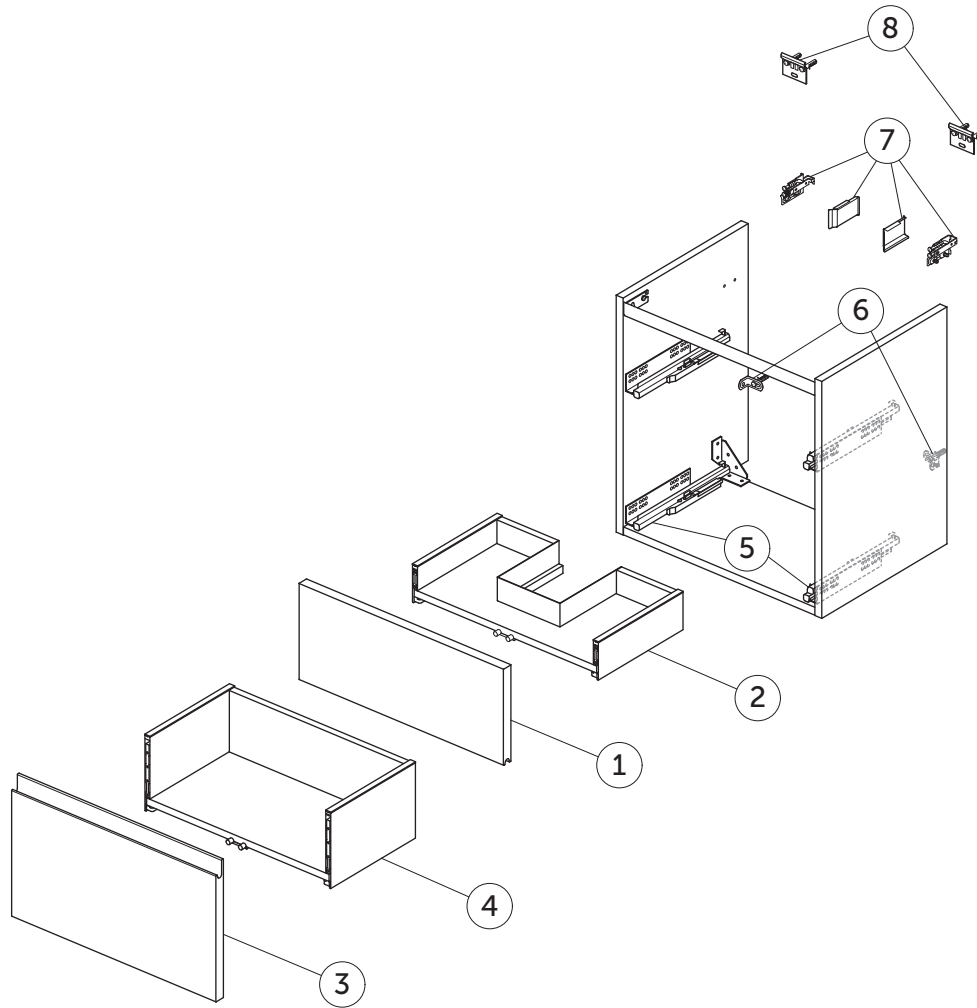

SPARE PARTS

Basin Unit Cube WH 600
2 drws

FINESSE

Item	Description	Colour/Finish	Code No.	Quantity
1	Upper Drawer Front Panel 527 x 220	Y1 - Matt White Y2 - Matt Anthracite UP - Matt Greige UQ - Matt Ash Blue Ribbed UR - Dark Elm US - White Oak	EF852Y1 EF852Y2 EF852UP EF852UQ EF852UR EF852US	1
2	Upper Drawer structure box 53 x 40.9	JE - Graphite Black	EF853JE	1
3	Lower Drawer Front Panel 527 x 316	Y1 - Matt White Y2 - Matt Anthracite UP - Matt Greige UQ - Matt Ash Blue Ribbed UR - Dark Elm US - White Oak	EF854Y1 EF854Y2 EF854UP EF854UQ EF854UR EF854US	1
4	Lower Drawer structure box 53 x 40.9	JE - Graphite Black	EF855JE	1
5	Runners KIT 270mm Hettich Quadro SC		EF77167	pair
6	Safety brackets KIT VU (brackets, screws, plugs)		EF77467	8
7	Hangers KIT INDAUX SCARPI 4		EF77567	pair
8	Wall fixation KIT VU (brackets, screws, plugs)		EF77667	10