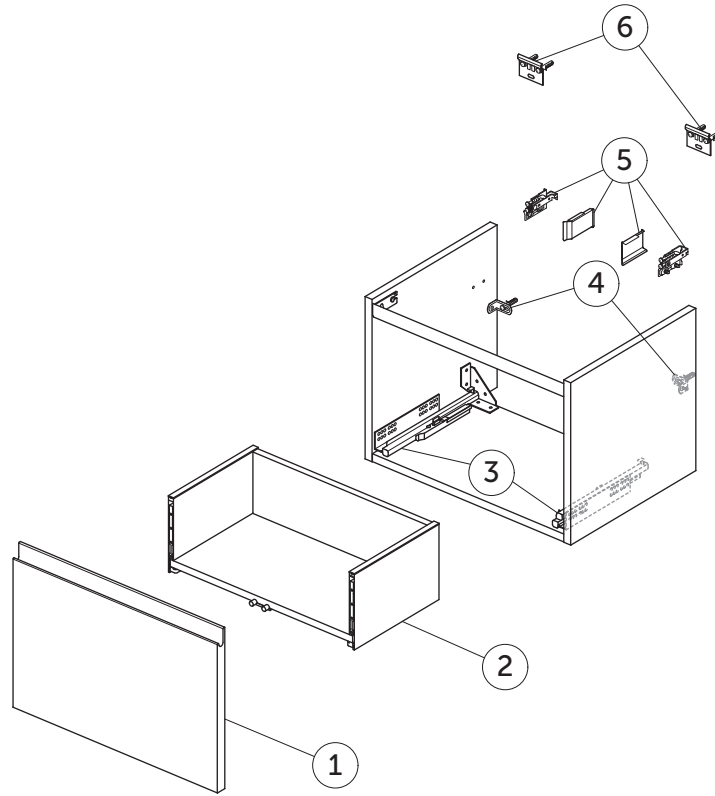

# SPARE PARTS

Basin Unit Cube WH 600  
1 drw

FINESSE

Item	Description	Colour/Finish	Code No.	Quantity
1	Drawer Front Panel 527 x 368	Y1 - Matt White Y2 - Matt Anthracite UP - Matt Greige UQ - Matt Ash Blue Ribbed UR - Dark Elm US - White Oak	EF842Y1 EF842Y2 EF842UP EF842UQ EF842UR EF842US	1
2	Drawer structure box 53 x 40.9	JE - Graphite Black	EF843JE	1
3	Runners KIT 270mm Hettich Quadro SC		EF77167	pair
4	Safety brackets KIT VU (brackets, screws, plugs)		EF77467	8
5	Hangers KIT INDAUX SCARPI 4		EF77567	pair
6	Wall fixation KIT VU (brackets, screws, plugs)		EF77667	10