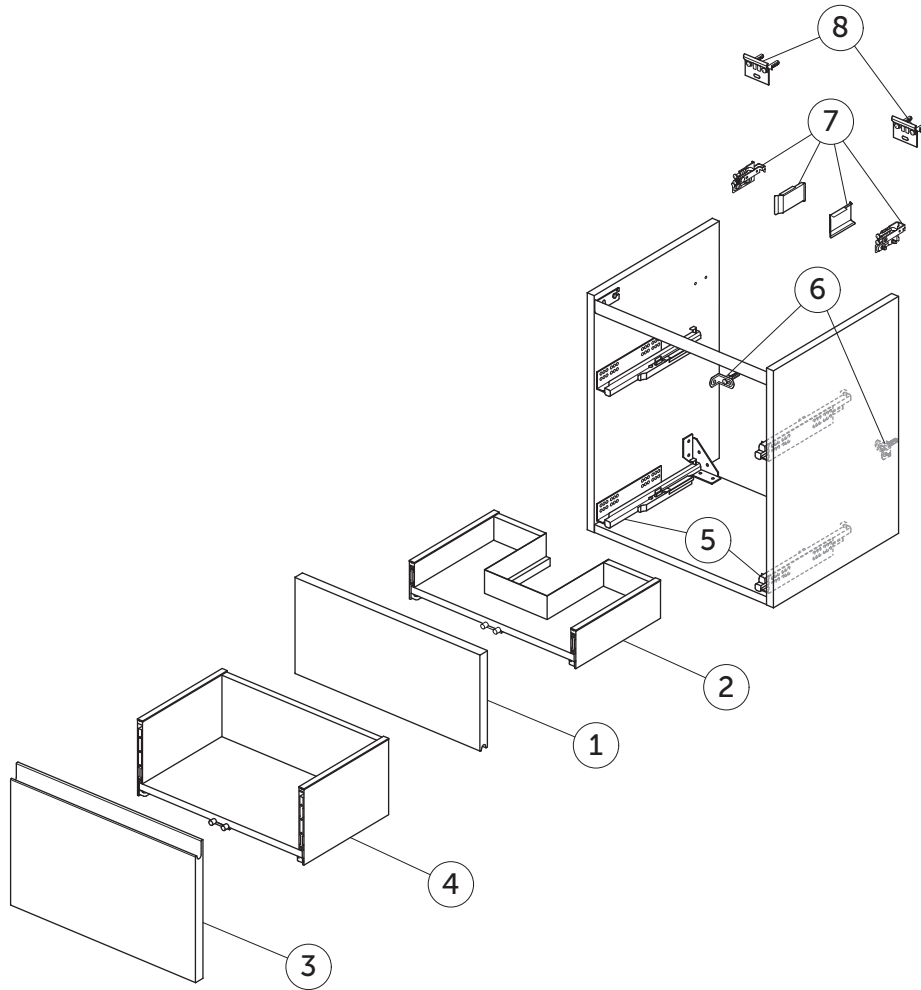

# SPARE PARTS

Basin Unit Cube WH 550  
2 drws

FINESSE

Item	Description	Colour/Finish	Code No.	Quantity
1	Upper Drawer Front Panel 477 x 220	Y1 - Matt White Y2 - Matt Anthracite UP - Matt Greige UQ - Matt Ash Blue Ribbed UR - Dark Elm US - White Oak	EF848Y1 EF848Y2 EF848UP EF848UQ EF848UR EF848US	1
2	Upper Drawer structure box 48 x 40.9	JE - Graphite Black	EF849JE	1
3	Lower Drawer Front Panel 477 x 316	Y1 - Matt White Y2 - Matt Anthracite UP - Matt Greige UQ - Matt Ash Blue Ribbed UR - Dark Elm US - White Oak	EF850Y1 EF850Y2 EF850UP EF850UQ EF850UR EF850US	1
4	Lower Drawer structure box 48 x 40.9	JE - Graphite Black	EF851JE	1
5	Runners KIT 270mm Hettich Quadro SC		EF77167	pair
6	Safety brackets KIT VU (brackets, screws, plugs)		EF77467	8
7	Hangers KIT INDAUX SCARPI 4		EF77567	pair
8	Wall fixation KIT VU (brackets, screws, plugs)		EF77667	10