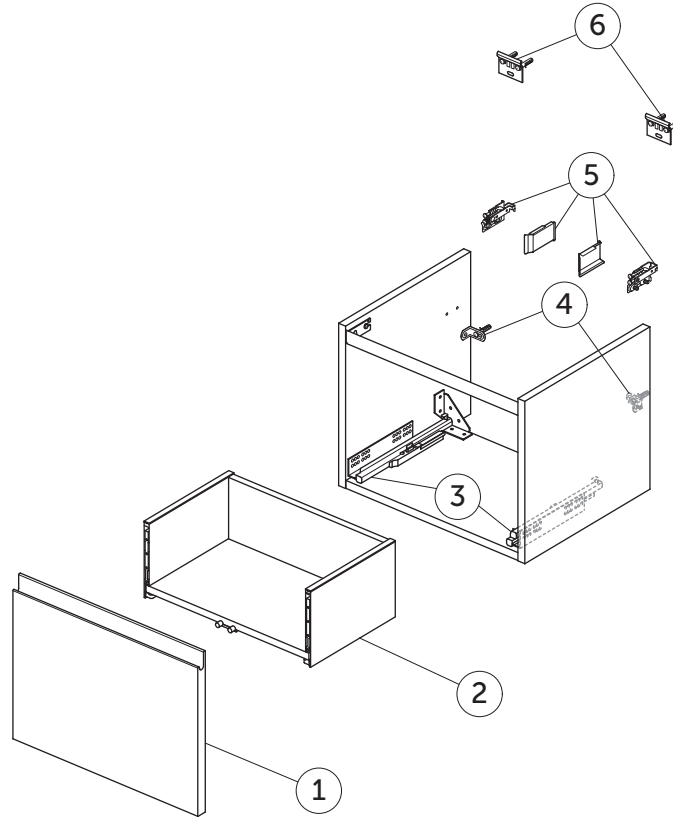

# SPARE PARTS

Basin Unit Cube WH 550  
1 drw

FINESSE

Item	Description	Colour/Finish	Code No.	Quantity
1	Drawer Front Panel 477 x 368	Y1 - Matt White Y2 - Matt Anthracite UP - Matt Greige UQ - Matt Ash Blue Ribbed UR - Dark Elm US - White Oak	EF840Y1 EF840Y2 EF840UP EF840UQ EF840UR EF840US	1
2	Drawer structure box 48 x 40.9	JE - Graphite Black	EF841JE	1
3	Runners KIT 270mm Hettich Quadro SC		EF77167	pair
4	Safety brackets KIT VU (brackets, screws, plugs)		EF77467	8
5	Hangers KIT INDAUX SCARPI 4		EF77567	pair
6	Wall fixation KIT VU (brackets, screws, plugs)		EF77667	10