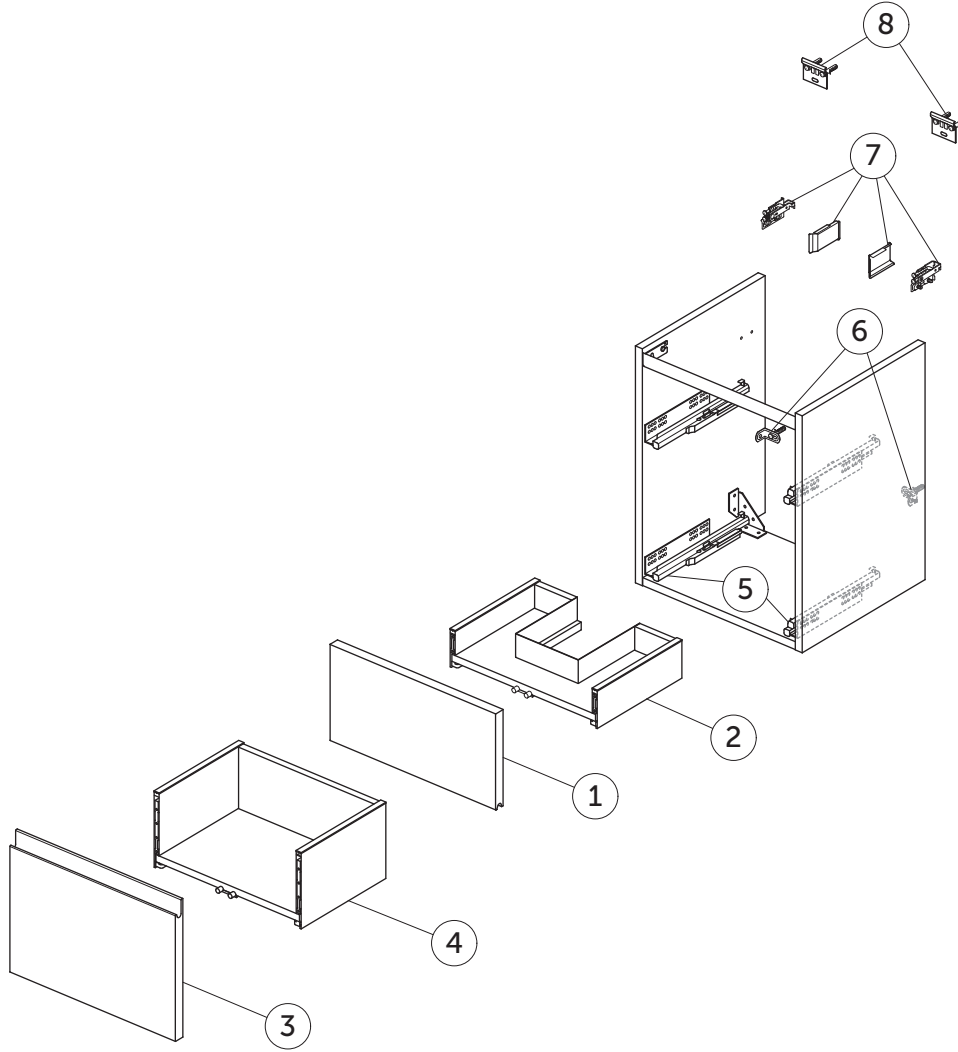

SPARE PARTS

Basin Unit Cube WH 500
2 drws

FINESSE

Item	Description	Colour/Finish	Code No.	Quantity
1	Upper Drawer Front Panel 427 x 220	Y1 - Matt White Y2 - Matt Anthracite UP - Matt Greige UQ - Matt Ash Blue Ribbed UR - Dark Elm US - White Oak	EF844Y1 EF844Y2 EF844UP EF844UQ EF844UR EF844US	1
2	Upper Drawer structure box 43 x 40.2	JE - Graphite Black	EF845JE	1
3	Lower Drawer Front Panel 427 x 316	Y1 - Matt White Y2 - Matt Anthracite UP - Matt Greige UQ - Matt Ash Blue Ribbed UR - Dark Elm US - White Oak	EF846Y1 EF846Y2 EF846UP EF846UQ EF846UR EF846US	1
4	Lower Drawer structure box 43 x 40.2	JE - Graphite Black	EF847JE	1
5	Runners KIT 270mm Hettich Quadro SC		EF77167	pair
6	Safety brackets KIT VU (brackets, screws, plugs)		EF77467	8
7	Hangers KIT INDAUX SCARPI 4		EF77567	pair
8	Wall fixation KIT VU (brackets, screws, plugs)		EF77667	10