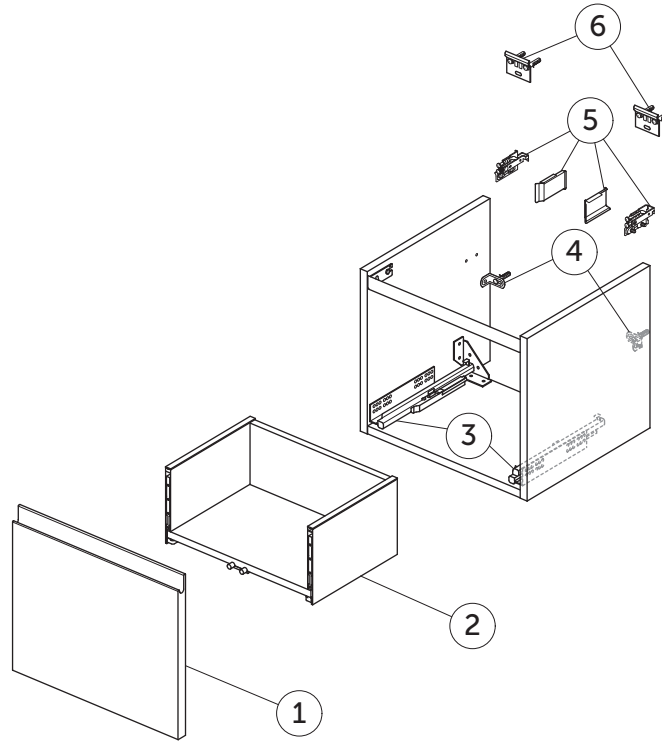

SPARE PARTS

Basin Unit Cube WH 500
1 drw

FINESSE

| Item | Description | Colour/Finish | Code No. | Quantity |
|------|--|---|--|----------|
| 1 | Drawer Front Panel 427 x 368 | Y1 - Matt White Y2 - Matt Anthracite UP - Matt Greige UQ - Matt Ash Blue Ribbed UR - Dark Elm US - White Oak | EF838Y1 EF838Y2 EF838UP EF838UQ EF838UR EF838US | 1 |
| 2 | Drawer structure box 43 x 40.2 | JE - Graphite Black | EF839JE | 1 |
| 3 | Runners KIT 270mm Hettich Quadro SC | | EF77167 | pair |
| 4 | Safety brackets KIT VU (brackets, screws, plugs) | | EF77467 | 8 |
| 5 | Hangers KIT INDAUX SCARPI 4 | | EF77567 | pair |
| 6 | Wall fixation KIT VU (brackets, screws, plugs) | | EF77667 | 10 |