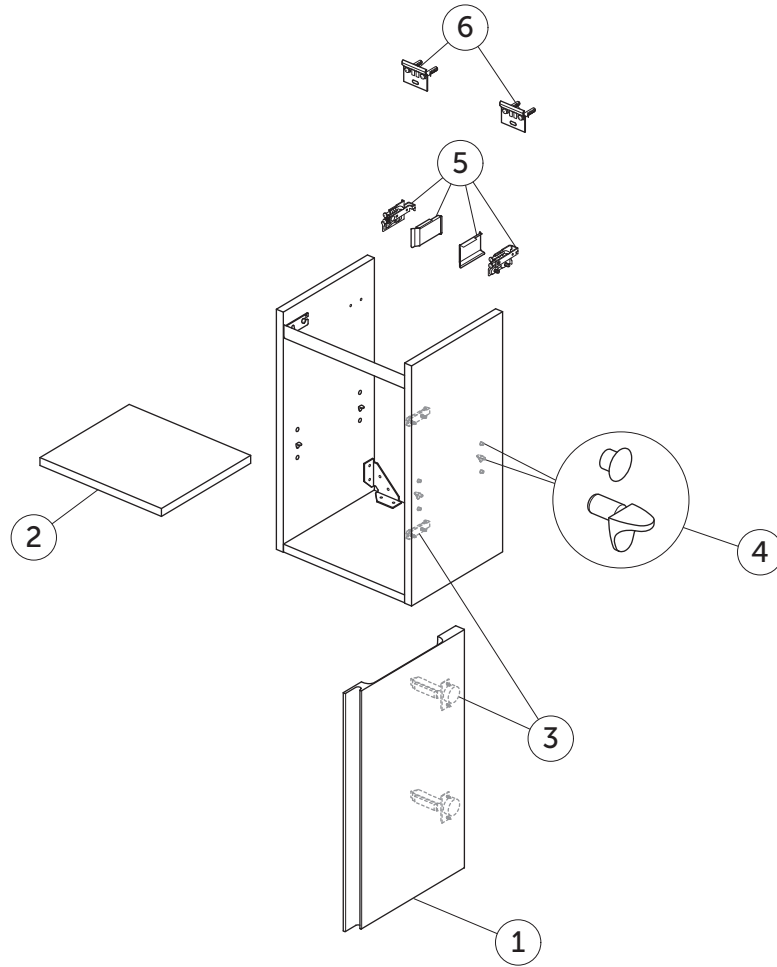

SPARE PARTS

Guest Unit WH
1 door; RH

FINESSE

Item	Description	Colour/Finish	Code No.	Quantity
1	Door Panel RH 546 x 347 (No hinges)	Y1 - Matt White Y2 - Matt Anthracite UP - Matt Greige UQ - Matt Ash Blue Ribbed UR - Dark Elm US - White Oak	EF833Y1 EF833Y2 EF833UP EF833UQ EF833UR EF833US	1
2	Shelf 313 x 274 x 18	Y1 - Matt White Y2 - Matt Anthracite	EF834Y1 EF834Y2	1
3	Hinge KIT for door SC FO (Hinge and plate)		EF83567	1 + 1
4	MFC Shelf supports KIT (Supports and cover caps)		EF83667	12
5	Hangers KIT INDAUX SCARPI 4		EF77567	pair
6	Wall fixation KIT VU (brackets, screws, plugs)		EF77667	10