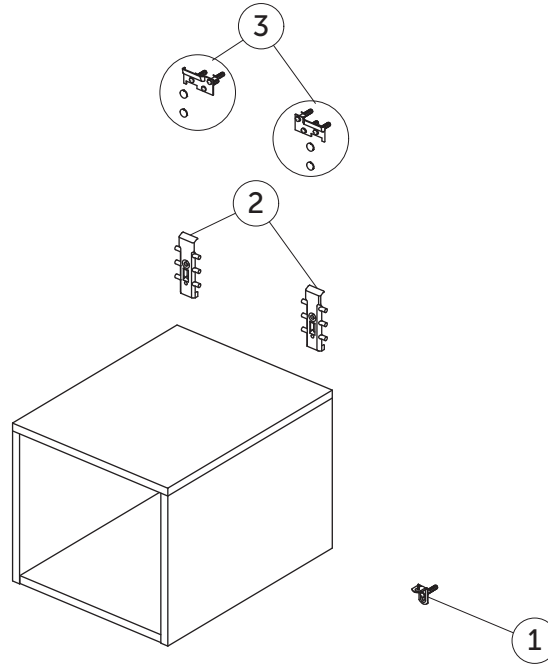

SPARE PARTS

Open Storage Unit WH 400 x 500
1 drw

FINESSE

Item	Description	Colour/Finish	Code No.	Quantity
1	Safety brackets KIT VU (brackets, screws, plugs)		EF77467	8
2	Hangers KIT CU		EF85967	pair
3	Wall fixation KIT CU (plates, screws, plugs, caps)		EF86067	20