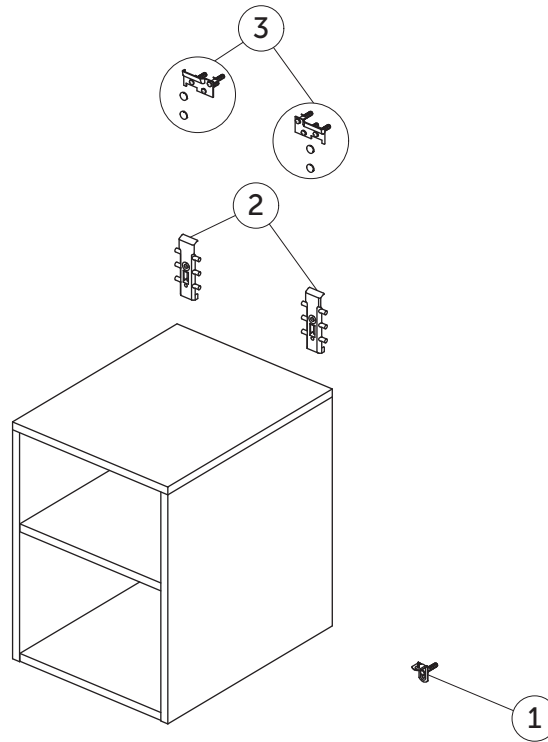

SPARE PARTS

Open Storage Unit WH 400 x 500
2 drws

FINESSE

Item	Description	Colour/Finish	Code No.	Quantity
1	Safety brackets KIT VU (brackets, screws, plugs)		EF77467	8
2	Hangers KIT CU		EF85967	pair
3	Wall fixation KIT CU (plates, screws, plugs, caps)		EF86067	20