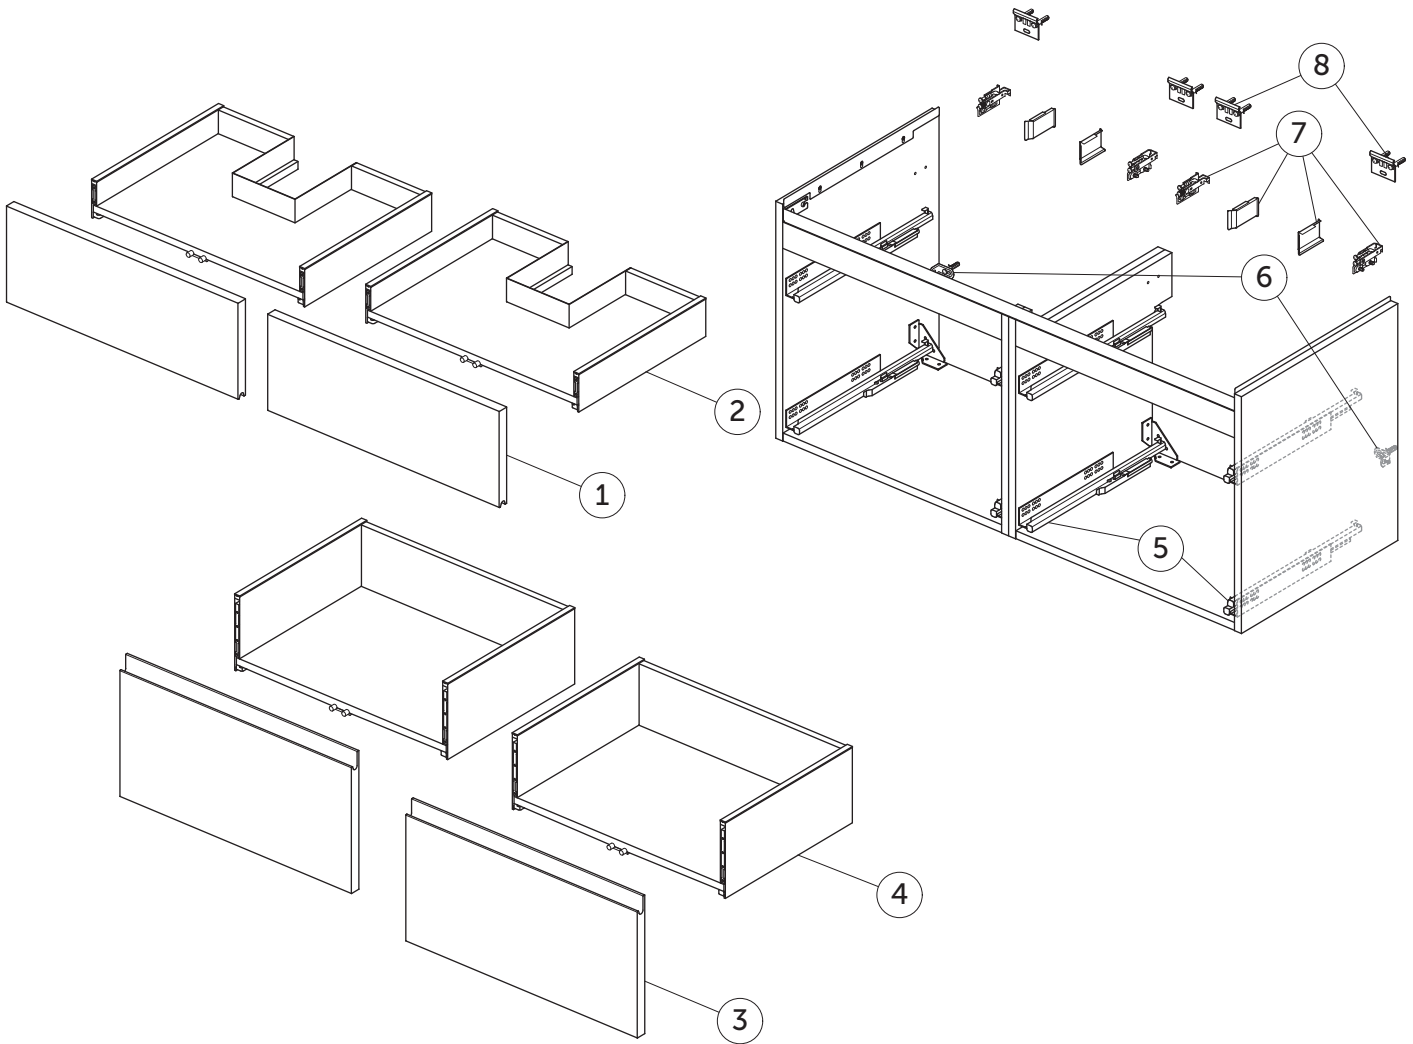

SPARE PARTS

Vanity Unit WH 1200 x 505
4 drws

FINESSE

Item	Description	Colour/Finish	Code No.	Quantity
1	Upper Drawer Front Panel 597 x 220	Y1 - Matt White Y2 - Matt Anthracite UP - Matt Greige UQ - Matt Ash Blue Ribbed UR - Dark Elm US - White Oak	EF787Y1 EF787Y2 EF787UP EF787UQ EF787UR EF787US	1
2	Upper Drawer structure box 60 x 50.5	JE - Graphite Black	EF817JE	1
3	Lower Drawer Front Panel 597 x 316	Y1 - Matt White Y2 - Matt Anthracite UP - Matt Greige UQ - Matt Ash Blue Ribbed UR - Dark Elm US - White Oak	EF789Y1 EF789Y2 EF789UP EF789UQ EF789UR EF789US	1
4	Lower Drawer structure box 60 x 50.5	JE - Graphite Black	EF818JE	1
5	Runners KIT 400mm Hettich Quadro SC		EF77367	pair
6	Safety brackets KIT VU (brackets, screws, plugs)		EF77467	8
7	Hangers KIT INDAUX SCARPI 4		EF77567	pair
8	Wall fixation KIT VU (brackets, screws, plugs)		EF77667	10

Ideal Standard