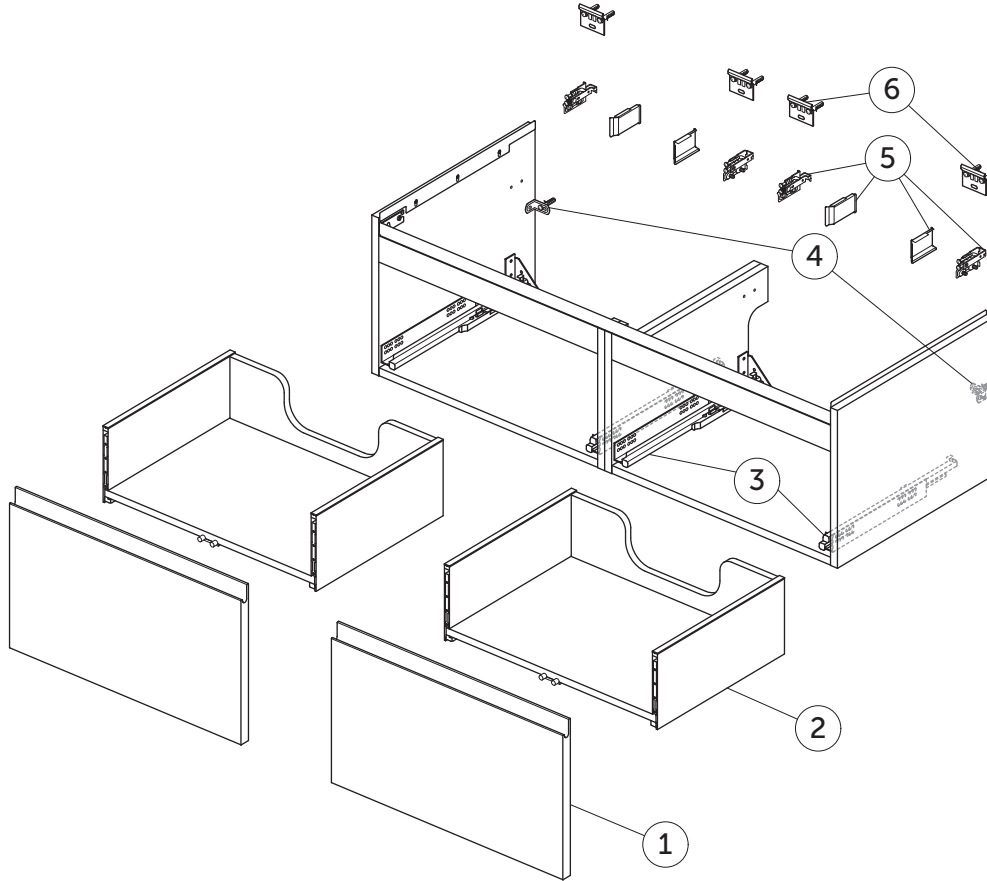

SPARE PARTS

Vanity Unit WH 1200 x 505
2 drws

FINESSE

Item	Description	Colour/Finish	Code No.	Quantity
1	Drawer Front Panel 597 x 358	Y1 - Matt White Y2 - Matt Anthracite UP - Matt Greige UQ - Matt Ash Blue Ribbed UR - Dark Elm US - White Oak	EF779Y1 EF779Y2 EF779UP EF779UQ EF779UR EF779US	1
2	Drawer structure box 60 x 50.5	JE - Graphite Black	EF813JE	1
3	Runners KIT 400mm Hettich Quadro SC		EF77367	pair
4	Safety brackets KIT VU (brackets, screws, plugs)		EF77467	8
5	Hangers KIT INDAUX SCARPI 4		EF77567	pair
6	Wall fixation KIT VU (brackets, screws, plugs)		EF77667	10