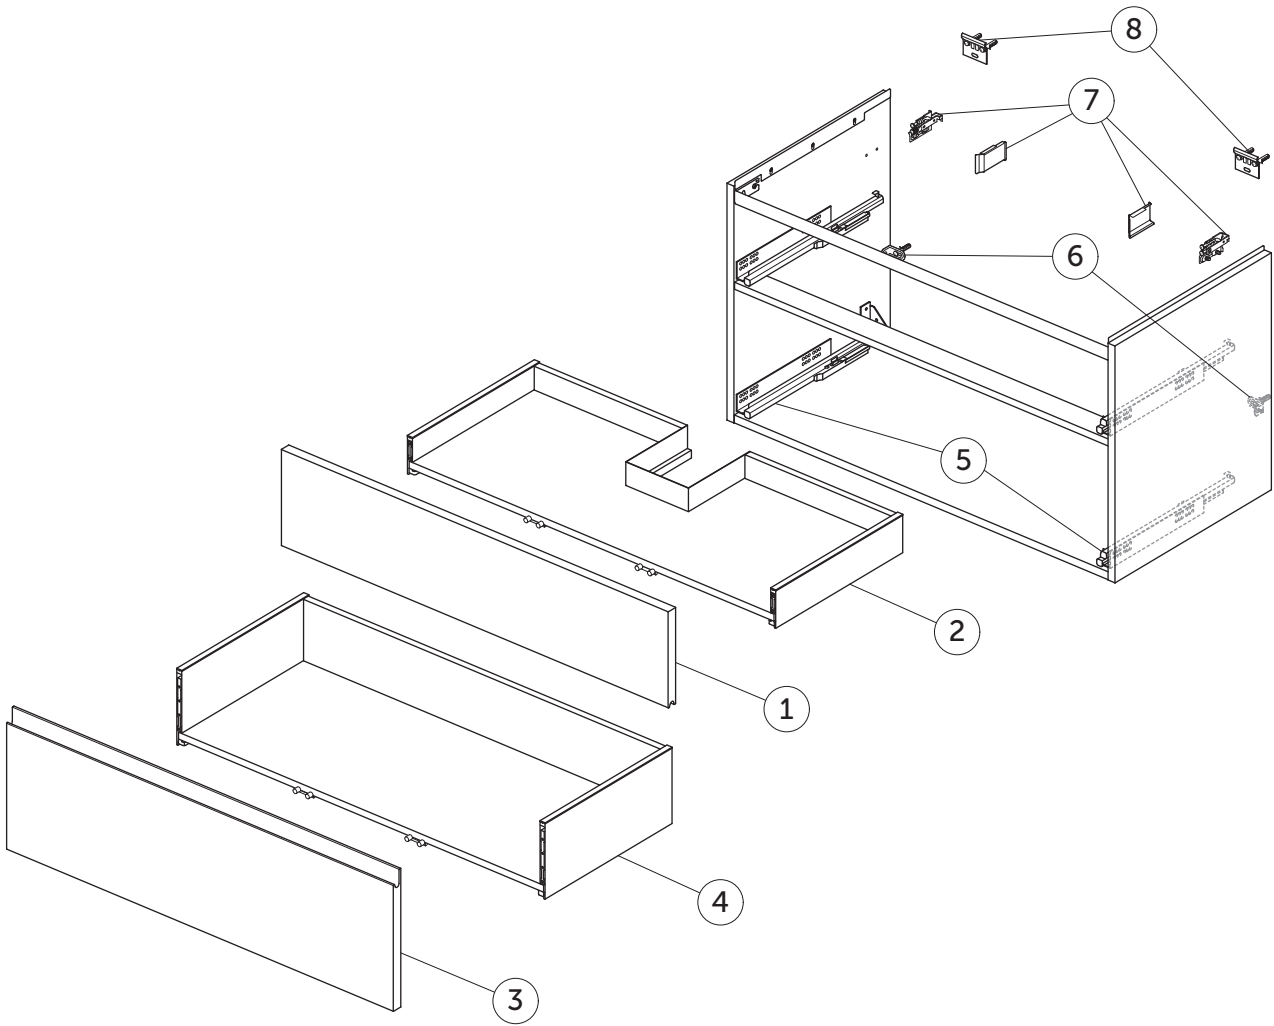

# SPARE PARTS

Vanity Unit WH 1000 x 505  
2 drws

FINESSE

Item	Description	Colour/Finish	Code No.	Quantity
1	Upper Drawer Front Panel 997 x 220	Y1 - Matt White Y2 - Matt Anthracite UP - Matt Greige UQ - Matt Ash Blue Ribbed UR - Dark Elm US - White Oak	EF805Y1 EF805Y2 EF805UP EF805UQ EF805UR EF805US	1
2	Upper Drawer structure box 100 x 50.5	JE - Graphite Black	EF821JE	1
3	Lower Drawer Front Panel 997 x 316	Y1 - Matt White Y2 - Matt Anthracite UP - Matt Greige UQ - Matt Ash Blue Ribbed UR - Dark Elm US - White Oak	EF807Y1 EF807Y2 EF807UP EF807UQ EF807UR EF807US	1
4	Lower Drawer structure box 100 x 50.5	JE - Graphite Black	EF824JE	1
5	Runners KIT 400mm Hettich Quadro SC		EF77367	pair
6	Safety brackets KIT VU (brackets, screws, plugs)		EF77467	8
7	Hangers KIT INDAUX SCARPI 4		EF77567	pair
8	Wall fixation KIT VU (brackets, screws, plugs)		EF77667	10

  
Ideal Standard