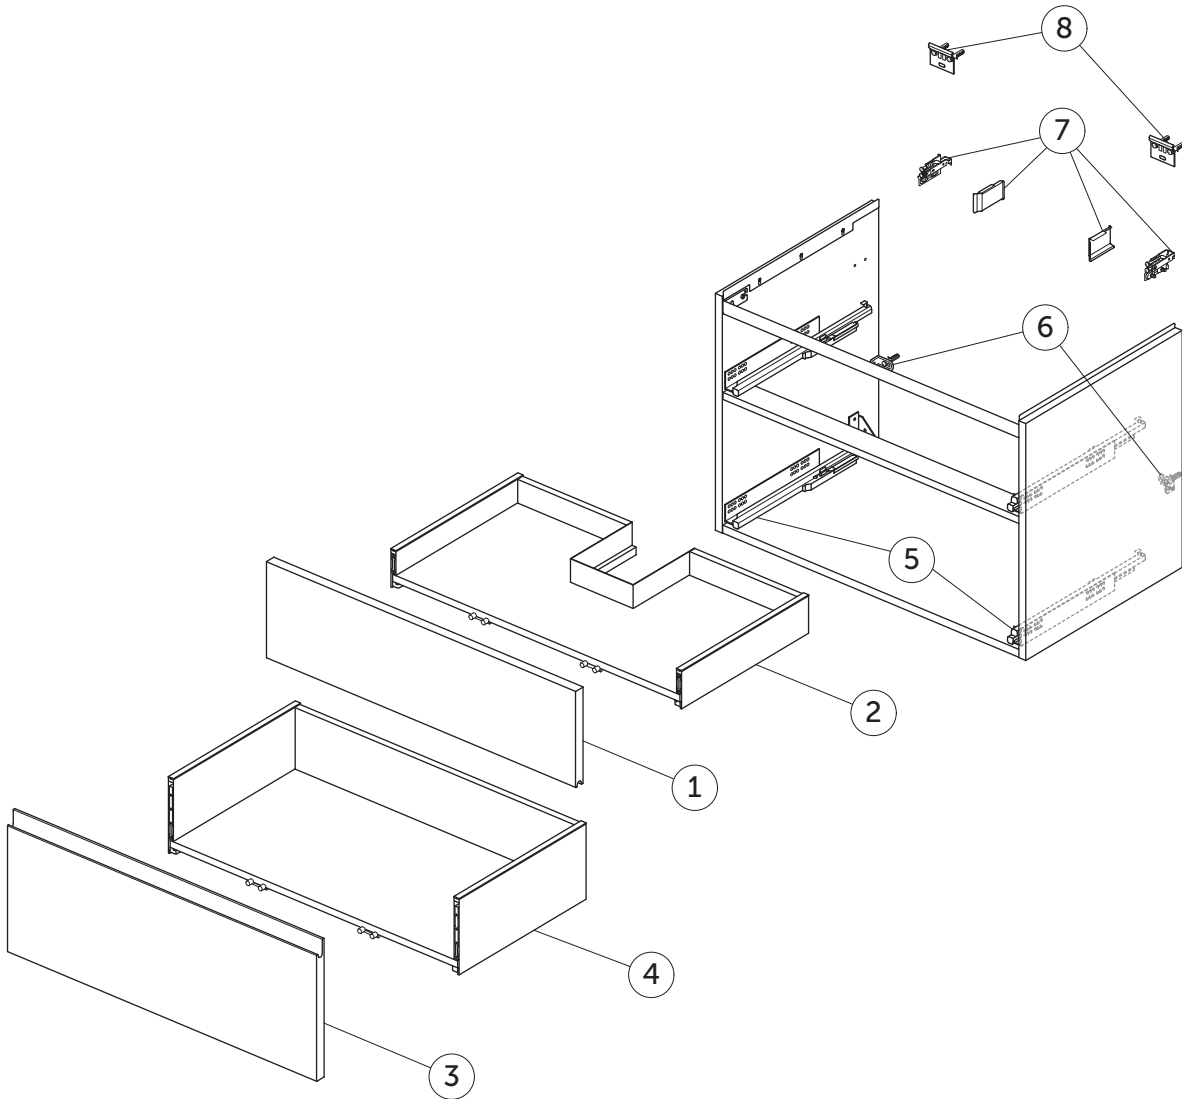

SPARE PARTS

Vanity Unit WH 800 x 505
2 drws

FINESSE

Item	Description	Colour/Finish	Code No.	Quantity
1	Upper Drawer Front Panel 797 x 220	Y1 - Matt White Y2 - Matt Anthracite UP - Matt Greige UQ - Matt Ash Blue Ribbed UR - Dark Elm US - White Oak	EF791Y1 EF791Y2 EF791UP EF791UQ EF791UR EF791US	1
2	Upper Drawer structure box 80 x 50.5	JE - Graphite Black	EF819JE	1
3	Lower Drawer Front Panel 797 x 316	Y1 - Matt White Y2 - Matt Anthracite UP - Matt Greige UQ - Matt Ash Blue Ribbed UR - Dark Elm US - White Oak	EF793Y1 EF793Y2 EF793UP EF793UQ EF793UR EF793US	1
4	Lower Drawer structure box 80 x 50.5	JE - Graphite Black	EF820JE	1
5	Runners KIT 400mm Hettich Quadro SC		EF77367	pair
6	Safety brackets KIT VU (brackets, screws, plugs)		EF77467	8
7	Hangers KIT INDAUX SCARPI 4		EF77567	pair
8	Wall fixation KIT VU (brackets, screws, plugs)		EF77667	10

Ideal Standard