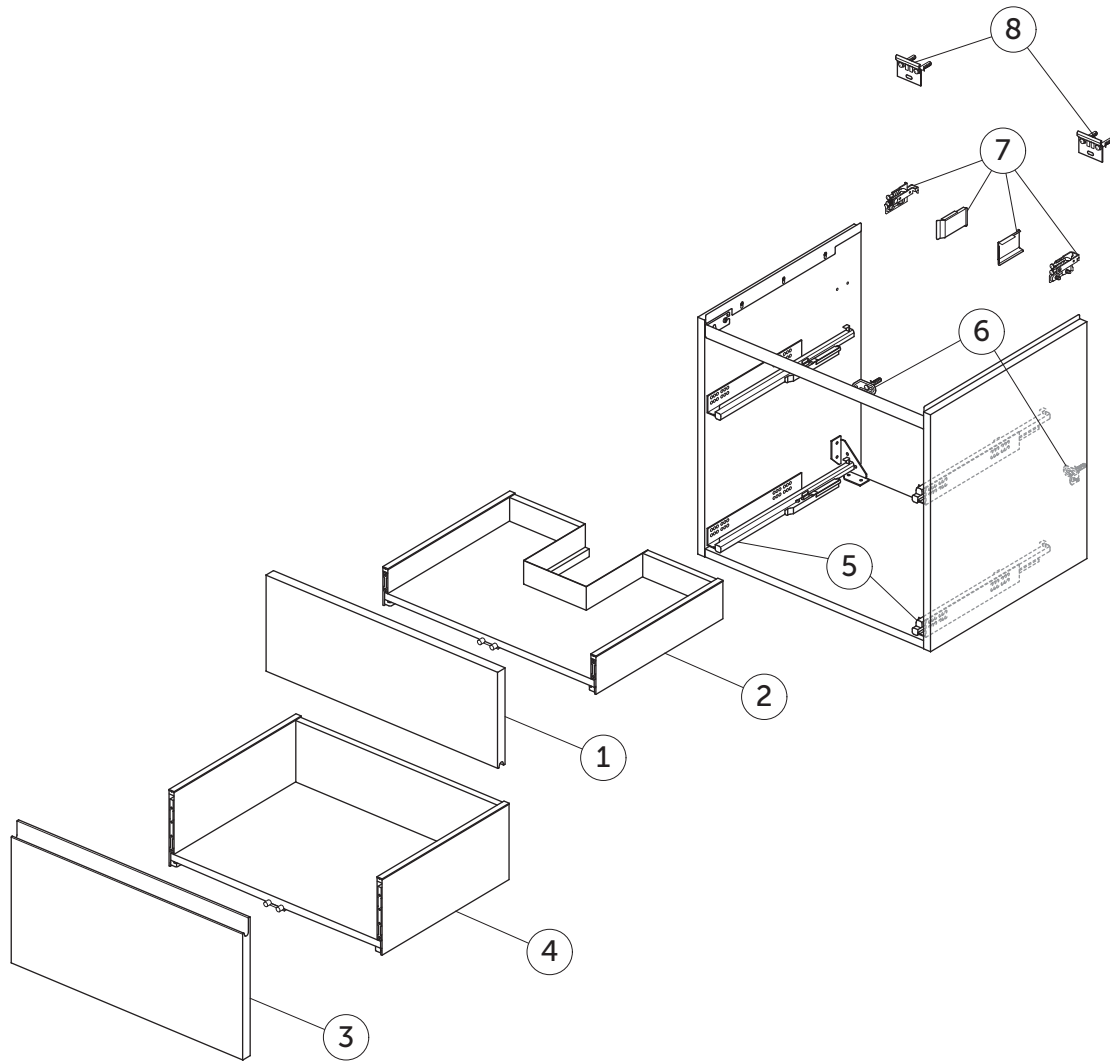

SPARE PARTS

Vanity Unit WH 600 x 505
2 drws

FINESSE

Item	Description	Colour/Finish	Code No.	Quantity
1	Upper Drawer Front Panel 597 x 220	Y1 - Matt White Y2 - Matt Anthracite UP - Matt Greige UQ - Matt Ash Blue Ribbed UR - Dark Elm US - White Oak	EF787Y1 EF787Y2 EF787UP EF787UQ EF787UR EF787US	1
2	Upper Drawer structure box 60 x 50.5	JE - Graphite Black	EF817JE	1
3	Lower Drawer Front Panel 597 x 316	Y1 - Matt White Y2 - Matt Anthracite UP - Matt Greige UQ - Matt Ash Blue Ribbed UR - Dark Elm US - White Oak	EF789Y1 EF789Y2 EF789UP EF789UQ EF789UR EF789US	1
4	Lower Drawer structure box 60 x 50.5	JE - Graphite Black	EF818JE	1
5	Runners KIT 400mm Hettich Quadro SC		EF77367	pair
6	Safety brackets KIT VU (brackets, screws, plugs)		EF77467	8
7	Hangers KIT INDAUX SCARPI 4		EF77567	pair
8	Wall fixation KIT VU (brackets, screws, plugs)		EF77667	10