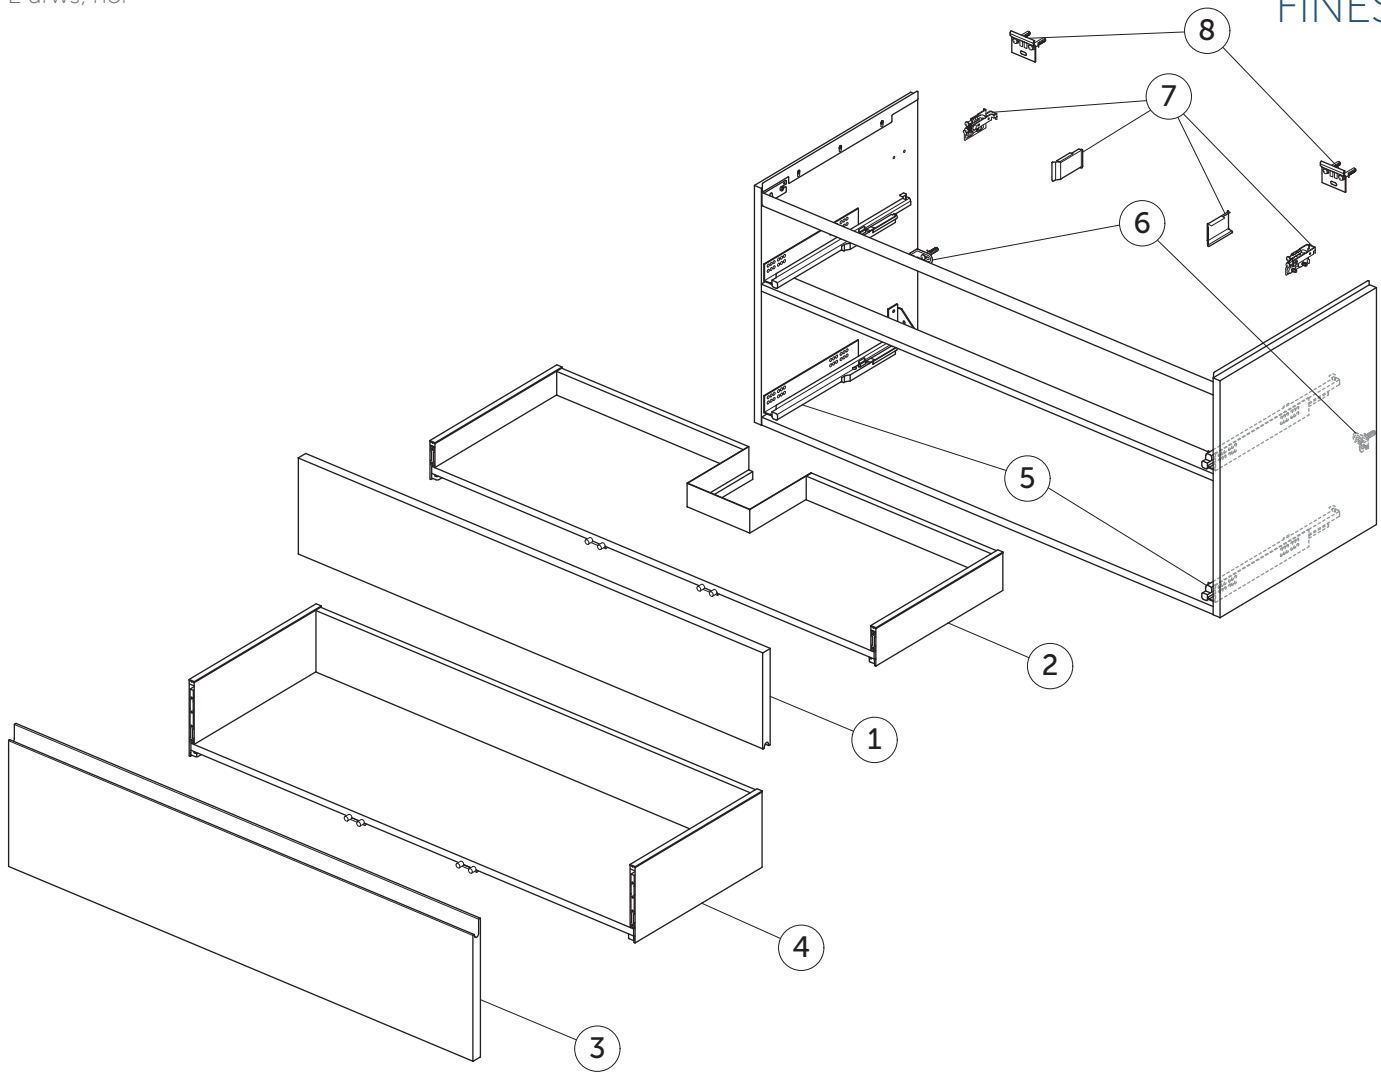

SPARE PARTS

Vanity Unit WH 1200 x 505
2 drws; hor

FINESSE

Item	Description	Colour/Finish	Code No.	Quantity
1	Upper Drawer Front Panel 1197 x 220	Y1 - Matt White Y2 - Matt Anthracite UP - Matt Greige UQ - Matt Ash Blue Ribbed UR - Dark Elm US - White Oak	EF809Y1 EF809Y2 EF809UP EF809UQ EF809UR EF809US	1
2	Upper Drawer structure box 120 x 50.5	JE - Graphite Black	EF827JE	1
3	Lower Drawer Front Panel 1197 x 316	Y1 - Matt White Y2 - Matt Anthracite UP - Matt Greige UQ - Matt Ash Blue Ribbed UR - Dark Elm US - White Oak	EF811Y1 EF811Y2 EF811UP EF811UQ EF811UR EF811US	1
4	Lower Drawer structure box 120 x 50.5	JE - Graphite Black	EF830JE	1
5	Runners KIT 400mm Hettich Quadro SC		EF77367	pair
6	Safety brackets KIT VU (brackets, screws, plugs)		EF77467	8
7	Hangers KIT INDAUX SCARPI 4		EF77567	pair
8	Wall fixation KIT VU (brackets, screws, plugs)		EF77667	10