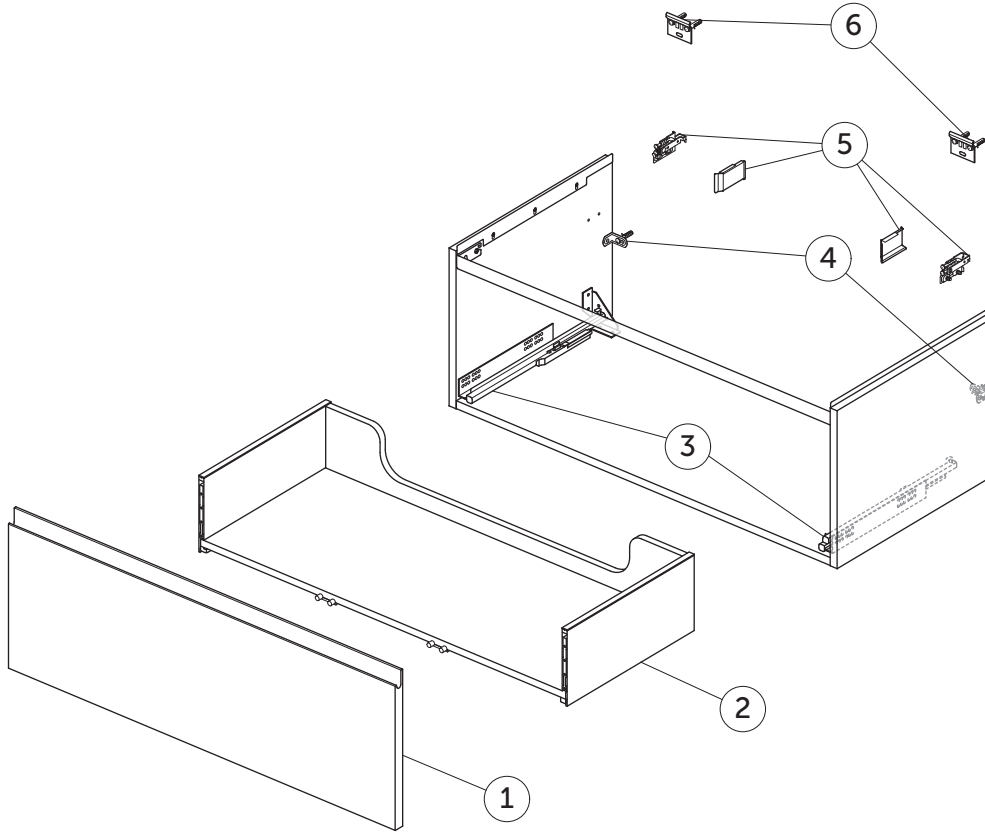

# SPARE PARTS

Vanity Unit WH 1000 x 505  
1 drw

FINESSE

Item	Description	Colour/Finish	Code No.	Quantity
1	Drawer Front Panel 997 x 358	Y1 - Matt White Y2 - Matt Anthracite UP - Matt Greige UQ - Matt Ash Blue Ribbed UR - Dark Elm US - White Oak	EF815Y1 EF815Y2 EF815UP EF815UQ EF815UR EF815US	1
2	Drawer structure box 100 x 50.5	JE - Graphite Black	EF816JE	1
3	Runners KIT 400mm Hettich Quadro SC		EF77367	pair
4	Safety brackets KIT VU (brackets, screws, plugs)		EF77467	8
5	Hangers KIT INDAUX SCARPI 4		EF77567	pair
6	Wall fixation KIT VU (brackets, screws, plugs)		EF77667	10