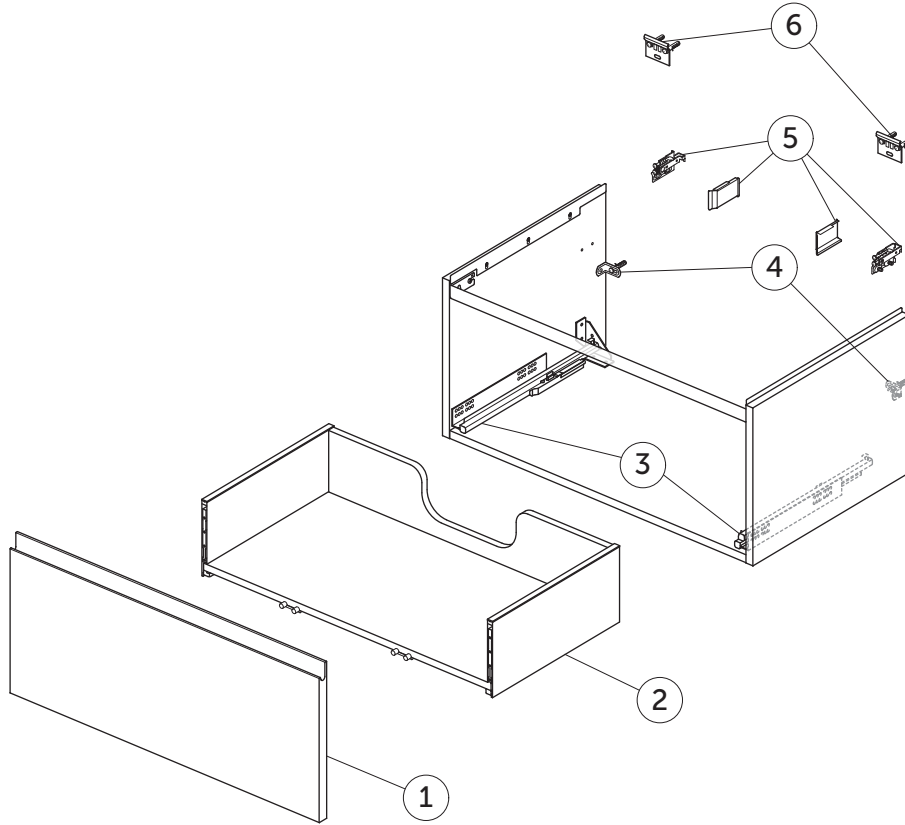

SPARE PARTS

Vanity Unit WH 800 x 505
1 drw

FINESSE

Item	Description	Colour/Finish	Code No.	Quantity
1	Drawer Front Panel 797 x 358	Y1 - Matt White Y2 - Matt Anthracite UP - Matt Greige UQ - Matt Ash Blue Ribbed UR - Dark Elm US - White Oak	EF781Y1 EF781Y2 EF781UP EF781UQ EF781UR EF781US	1
2	Drawer structure box 80 x 50.5	JE - Graphite Black	EF814JE	1
3	Runners KIT 400mm Hettich Quadro SC		EF77367	pair
4	Safety brackets KIT VU (brackets, screws, plugs)		EF77467	8
5	Hangers KIT INDAUX SCARPI 4		EF77567	pair
6	Wall fixation KIT VU (brackets, screws, plugs)		EF77667	10

Ideal Standard