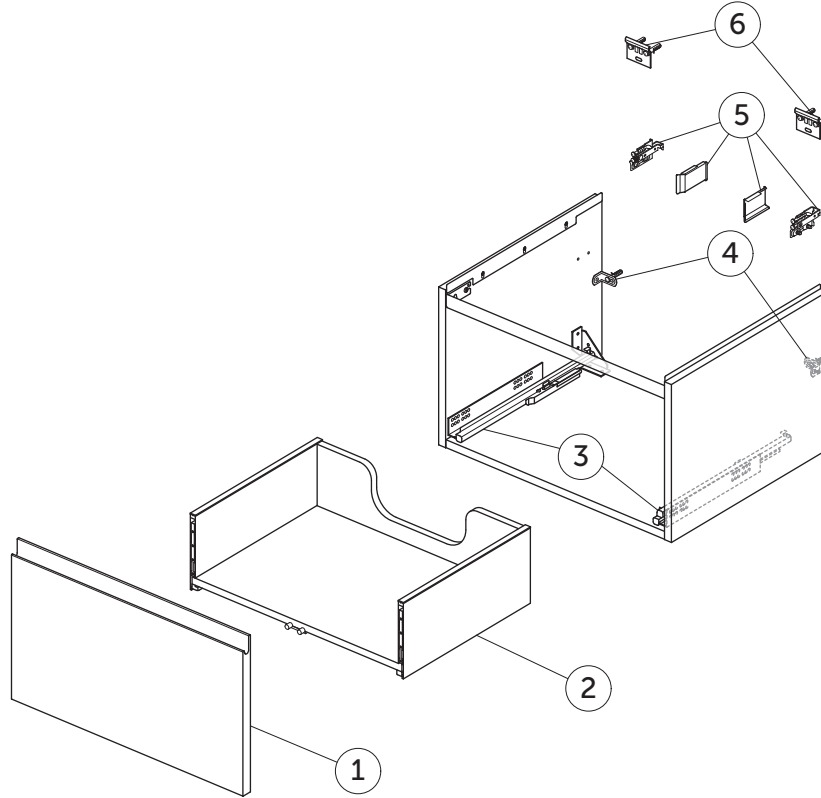

SPARE PARTS

Vanity Unit WH 600 x 505
1 drw

FINESSE

Item	Description	Colour/Finish	Code No.	Quantity
1	Drawer Front Panel 597 x 358	Y1 - Matt White Y2 - Matt Anthracite UP - Matt Greige UQ - Matt Ash Blue Ribbed UR - Dark Elm US - White Oak	EF779Y1 EF779Y2 EF779UP EF779UQ EF779UR EF779US	1
2	Drawer structure box 60 x 50.5	JE - Graphite Black	EF813JE	1
3	Runners KIT 400mm Hettich Quadro SC		EF77367	pair
4	Safety brackets KIT VU (brackets, screws, plugs)		EF77467	8
5	Hangers KIT INDAUX SCARPI 4		EF77567	pair
6	Wall fixation KIT VU (brackets, screws, plugs)		EF77667	10

Ideal Standard