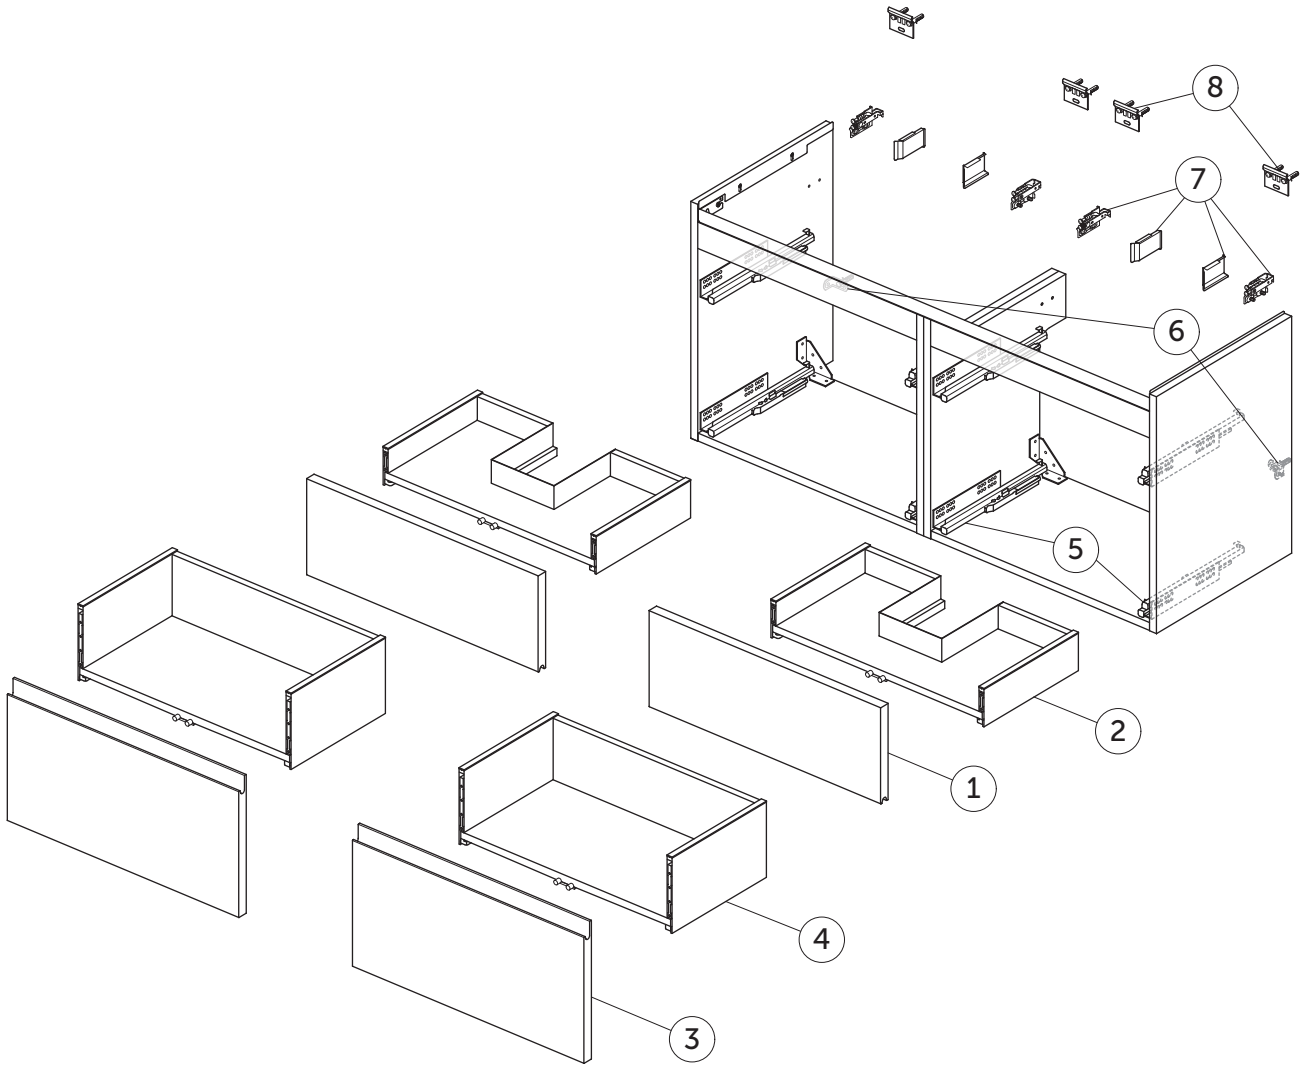

SPARE PARTS

Vanity Unit WH 1200 x 440
4 drws

FINESSE

Item	Description	Colour/Finish	Code No.	Quantity
1	Upper Drawer Front Panel 597 x 220	Y1 - Matt White Y2 - Matt Anthracite UP - Matt Greige UQ - Matt Ash Blue Ribbed UR - Dark Elm US - White Oak	EF787Y1 EF787Y2 EF787UP EF787UQ EF787UR EF787US	1
2	Upper Drawer structure box 60 x 44	JE - Graphite Black	EF801JE	1
3	Lower Drawer Front Panel 597 x 316	Y1 - Matt White Y2 - Matt Anthracite UP - Matt Greige UQ - Matt Ash Blue Ribbed UR - Dark Elm US - White Oak	EF789Y1 EF789Y2 EF789UP EF789UQ EF789UR EF789US	1
4	Lower Drawer structure box 60 x 44	JE - Graphite Black	EF802JE	1
5	Runners KIT 300mm Hettich Quadro SC		EF77267	pair
6	Safety brackets KIT VU (brackets, screws, plugs)		EF77467	8
7	Hangers KIT INDAUX SCARPI 4		EF77567	pair
8	Wall fixation KIT VU (brackets, screws, plugs)		EF77667	10

Ideal Standard