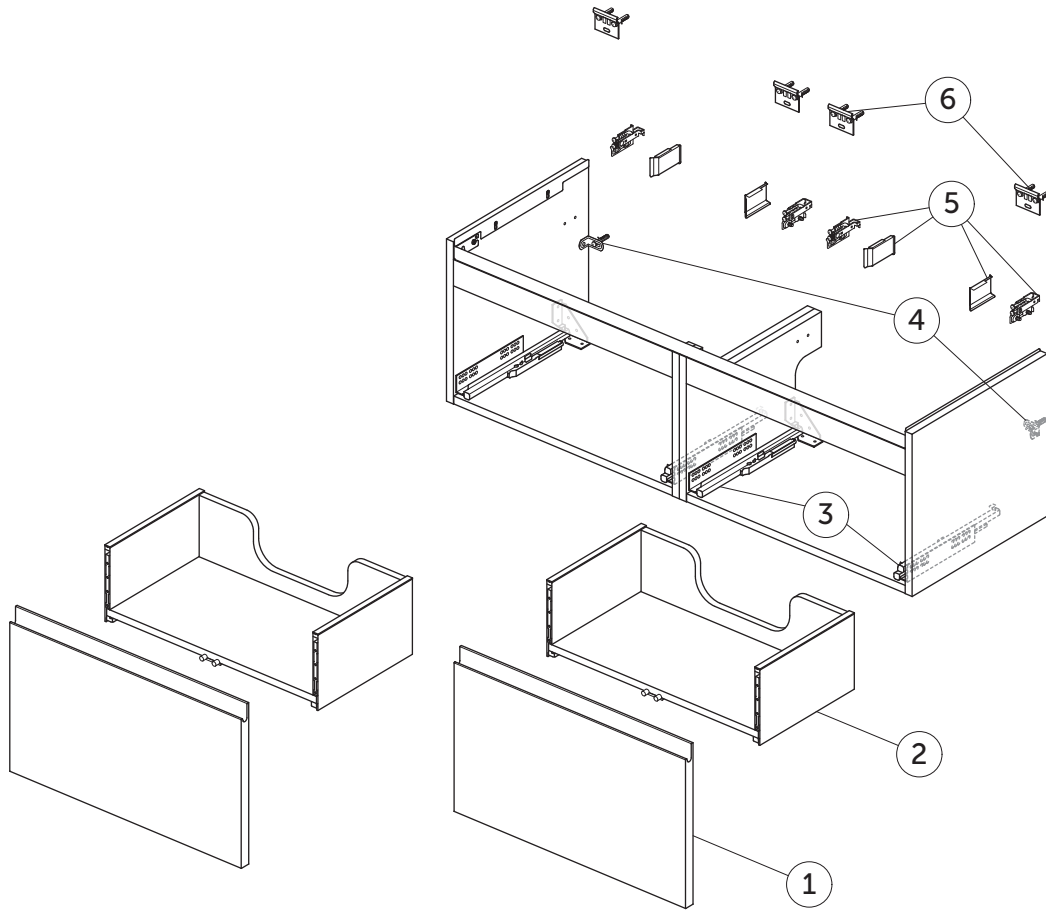

SPARE PARTS

Vanity Unit WH 1200 x 440
2 drws; ver

FINESSE

Item	Description	Colour/Finish	Code No.	Quantity
1	Drawer Front Panel 597 x 368	Y1 - Matt White Y2 - Matt Anthracite UP - Matt Greige UQ - Matt Ash Blue Ribbed UR - Dark Elm US - White Oak	EF795Y1 EF795Y2 EF795UP EF795UQ EF795UR EF795US	1
2	Drawer structure box 60 x 44	JE - Graphite Black	EF796JE	1
3	Runners KIT 300mm Hettich Quadro SC		EF77267	pair
4	Safety brackets KIT VU (brackets, screws, plugs)		EF77467	8
5	Hangers KIT INDAUX SCARPI 4		EF77567	pair
6	Wall fixation KIT VU (brackets, screws, plugs)		EF77667	10

Ideal Standard