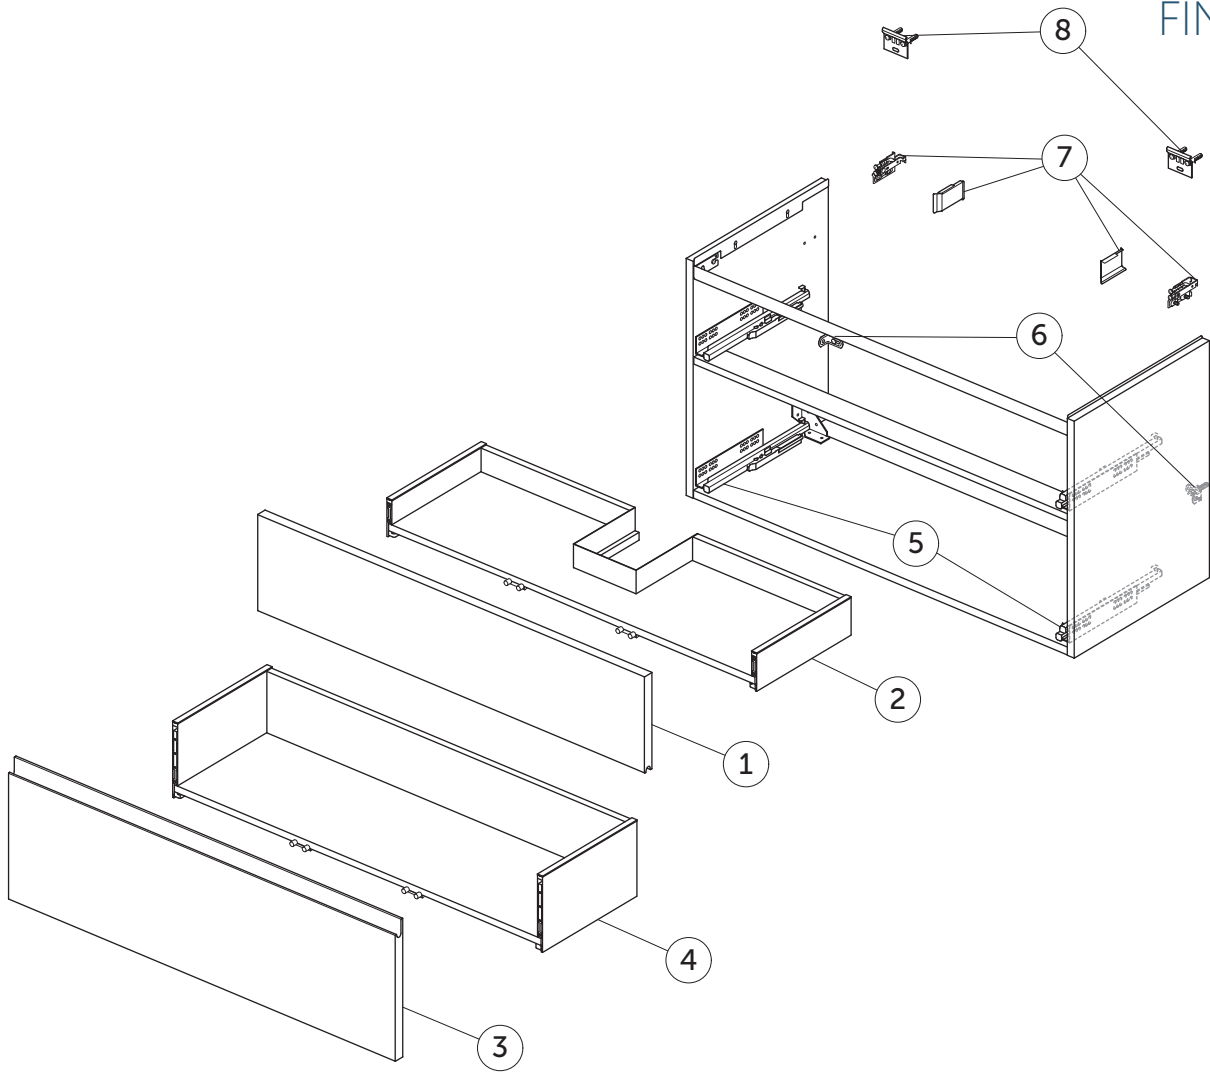

SPARE PARTS

Vanity Unit WH 1000 x 440
2 drws

FINESSE

Item	Description	Colour/Finish	Code No.	Quantity
1	Upper Drawer Front Panel 997 x 220	Y1 - Matt White Y2 - Matt Anthracite UP - Matt Greige UQ - Matt Ash Blue Ribbed UR - Dark Elm US - White Oak	EF805Y1 EF805Y2 EF805UP EF805UQ EF805UR EF805US	1
2	Upper Drawer structure box 100 x 44	JE - Graphite Black	EF806JE	1
3	Lower Drawer Front Panel 997 x 316	Y1 - Matt White Y2 - Matt Anthracite UP - Matt Greige UQ - Matt Ash Blue Ribbed UR - Dark Elm US - White Oak	EF807Y1 EF807Y2 EF807UP EF807UQ EF807UR EF807US	1
4	Lower Drawer structure box 100 x 44	JE - Graphite Black	EF808JE	1
5	Runners KIT 300mm Hettich Quadro SC		EF77267	pair
6	Safety brackets KIT VU (brackets, screws, plugs)		EF77467	8
7	Hangers KIT INDAUX SCARPI 4		EF77567	pair
8	Wall fixation KIT VU (brackets, screws, plugs)		EF77667	10