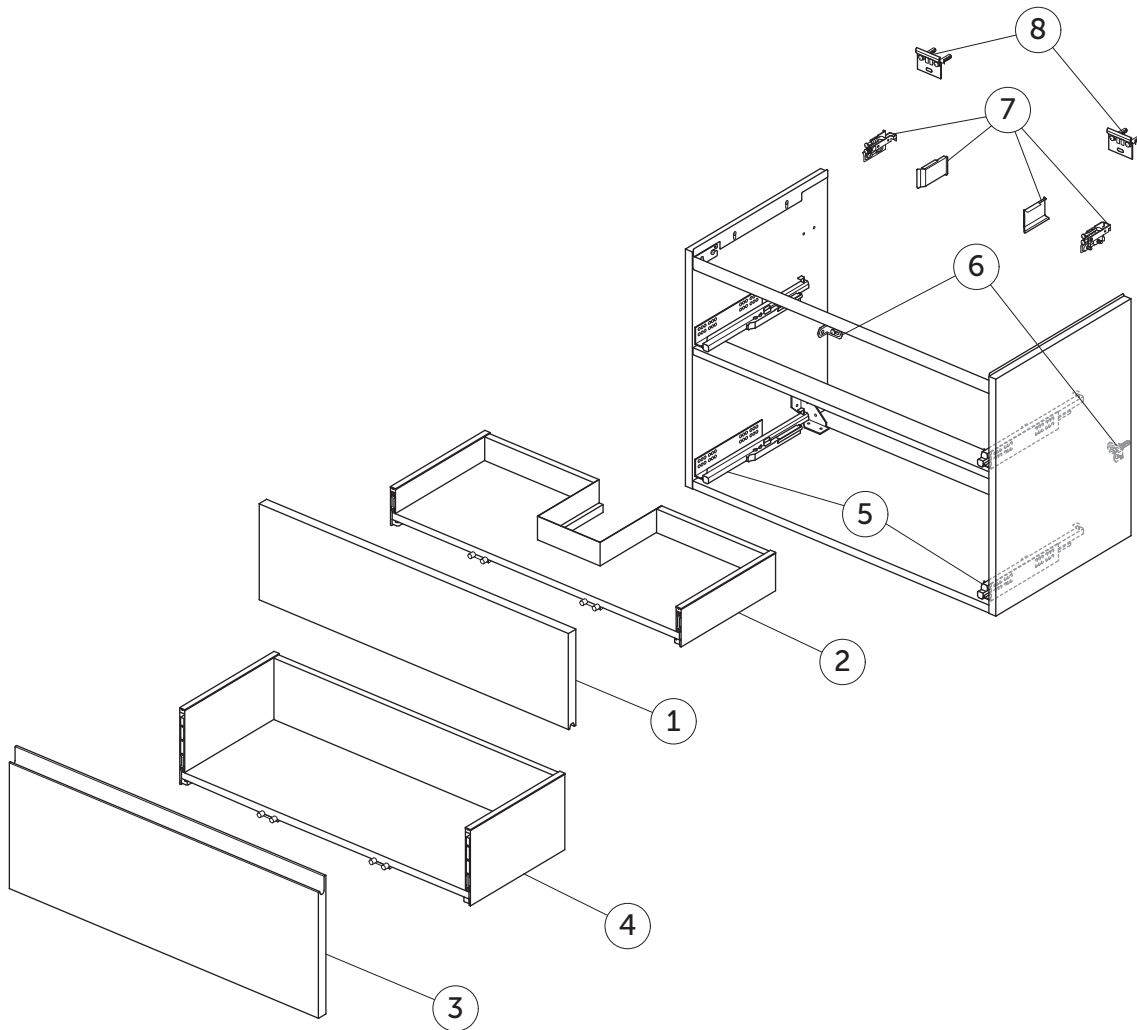

SPARE PARTS

Vanity Unit WH 800 x 440
2 drws

FINESSE

Item	Description	Colour/Finish	Code No.	Quantity
1	Upper Drawer Front Panel 797 x 220	Y1 - Matt White Y2 - Matt Anthracite UP - Matt Greige UQ - Matt Ash Blue Ribbed UR - Dark Elm US - White Oak	EF791Y1 EF791Y2 EF791UP EF791UQ EF791UR EF791US	1
2	Upper Drawer structure box 80 x 44	JE - Graphite Black	EF803JE	1
3	Lower Drawer Front Panel 797 x 316	Y1 - Matt White Y2 - Matt Anthracite UP - Matt Greige UQ - Matt Ash Blue Ribbed UR - Dark Elm US - White Oak	EF793Y1 EF793Y2 EF793UP EF793UQ EF793UR EF793US	1
4	Lower Drawer structure box 80 x 44	JE - Graphite Black	EF804JE	1
5	Runners KIT 300mm Hettich Quadro SC		EF77267	pair
6	Safety brackets KIT VU (brackets, screws, plugs)		EF77467	8
7	Hangers KIT INDAUX SCARPI 4		EF77567	pair
8	Wall fixation KIT VU (brackets, screws, plugs)		EF77667	10

Ideal Standard