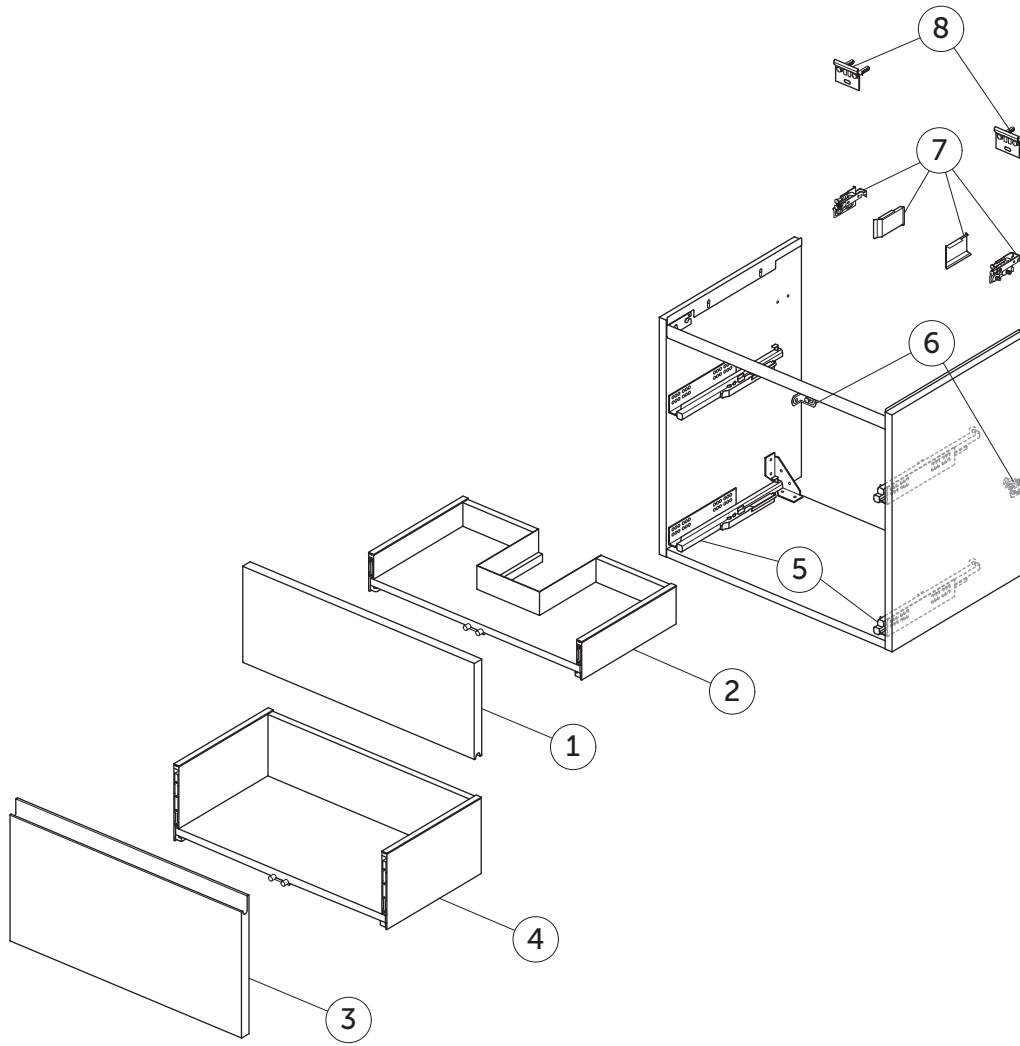

SPARE PARTS

Vanity Unit WH 600 x 440
2 drws

FINESSE

Item	Description	Colour/Finish	Code No.	Quantity
1	Upper Drawer Front Panel 597 x 220	Y1 - Matt White Y2 - Matt Anthracite UP - Matt Greige UQ - Matt Ash Blue Ribbed UR - Dark Elm US - White Oak	EF787Y1 EF787Y2 EF787UP EF787UQ EF787UR EF787US	1
2	Upper Drawer structure box 60 x 44	JE - Graphite Black	EF801JE	1
3	Lower Drawer Front Panel 597 x 316	Y1 - Matt White Y2 - Matt Anthracite UP - Matt Greige UQ - Matt Ash Blue Ribbed UR - Dark Elm US - White Oak	EF789Y1 EF789Y2 EF789UP EF789UQ EF789UR EF789US	1
4	Lower Drawer structure box 60 x 44	JE - Graphite Black	EF802JE	1
5	Runners KIT 300mm Hettich Quadro SC		EF77267	pair
6	Safety brackets KIT VU (brackets, screws, plugs)		EF77467	8
7	Hangers KIT INDAUX SCARPI 4		EF77567	pair
8	Wall fixation KIT VU (brackets, screws, plugs)		EF77667	10

Ideal Standard