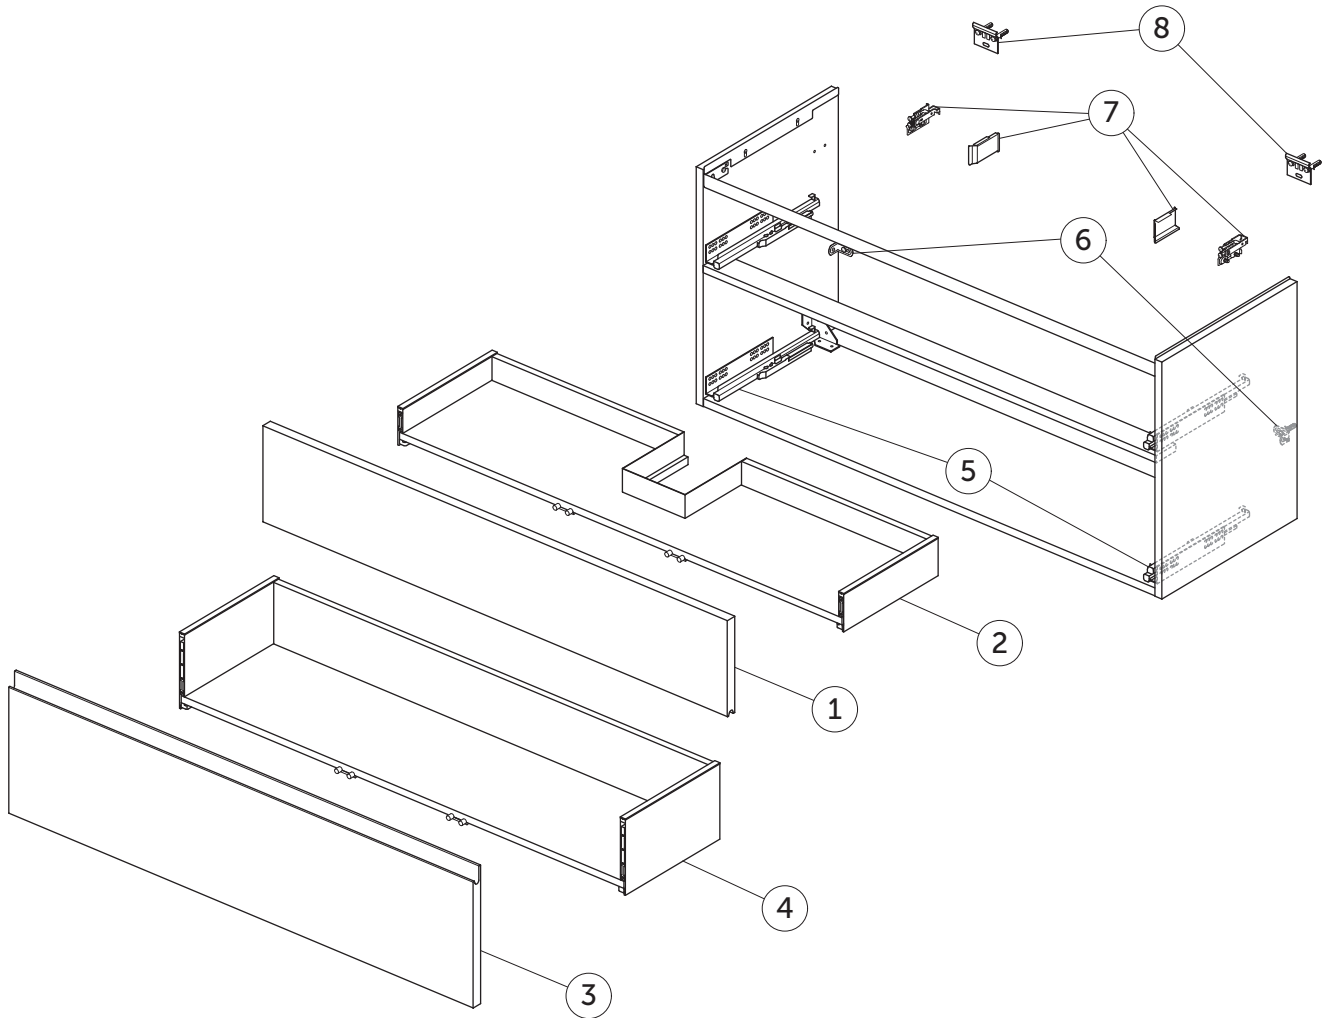

SPARE PARTS

Vanity Unit WH 1200 x 440
2 drws; hor

FINESSE

Item	Description	Colour/Finish	Code No.	Quantity
1	Upper Drawer Front Panel 1197 x 220	Y1 - Matt White Y2 - Matt Anthracite UP - Matt Greige UQ - Matt Ash Blue Ribbed UR - Dark Elm US - White Oak	EF809Y1 EF809Y2 EF809UP EF809UQ EF809UR EF809US	1
2	Upper Drawer structure box 120 x 44	JE - Graphite Black	EF810JE	1
3	Lower Drawer Front Panel 1197 x 316	Y1 - Matt White Y2 - Matt Anthracite UP - Matt Greige UQ - Matt Ash Blue Ribbed UR - Dark Elm US - White Oak	EF811Y1 EF811Y2 EF811UP EF811UQ EF811UR EF811US	1
4	Lower Drawer structure box 120 x 44	JE - Graphite Black	EF812JE	1
5	Runners KIT 300mm Hettich Quadro SC		EF77267	pair
6	Safety brackets KIT VU (brackets, screws, plugs)		EF77467	8
7	Hangers KIT INDAUX SCARPI 4		EF77567	pair
8	Wall fixation KIT VU (brackets, screws, plugs)		EF77667	10

Ideal Standard