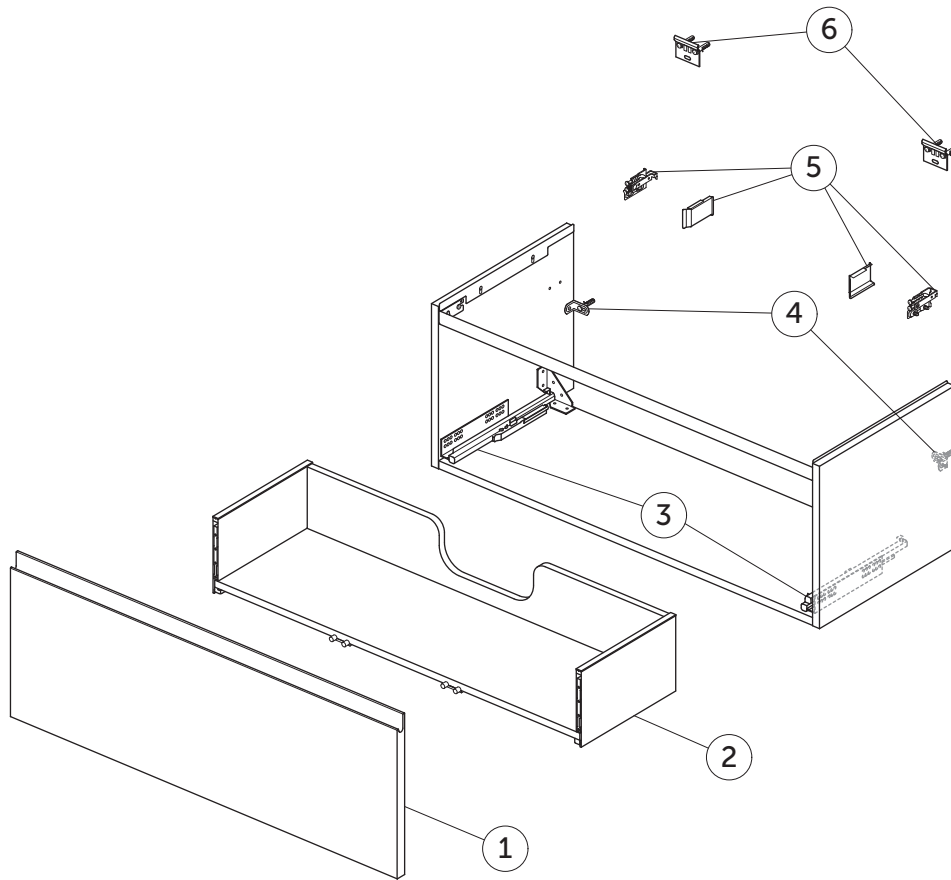

SPARE PARTS

Vanity Unit WH 1000 x 440
1 drw

FINESSE

Item	Description	Colour/Finish	Code No.	Quantity
1	Drawer Front Panel 997 x 368	Y1 - Matt White Y2 - Matt Anthracite UP - Matt Greige UQ - Matt Ash Blue Ribbed UR - Dark Elm US - White Oak	EF799Y1 EF799Y2 EF799UP EF799UQ EF799UR EF799US	1
2	Drawer structure box 100 x 44	JE - Graphite Black	EF800JE	1
3	Runners KIT 300mm Hettich Quadro SC		EF77267	pair
4	Safety brackets KIT VU (brackets, screws, plugs)		EF77467	8
5	Hangers KIT INDAUX SCARPI 4		EF77567	pair
6	Wall fixation KIT VU (brackets, screws, plugs)		EF77667	10