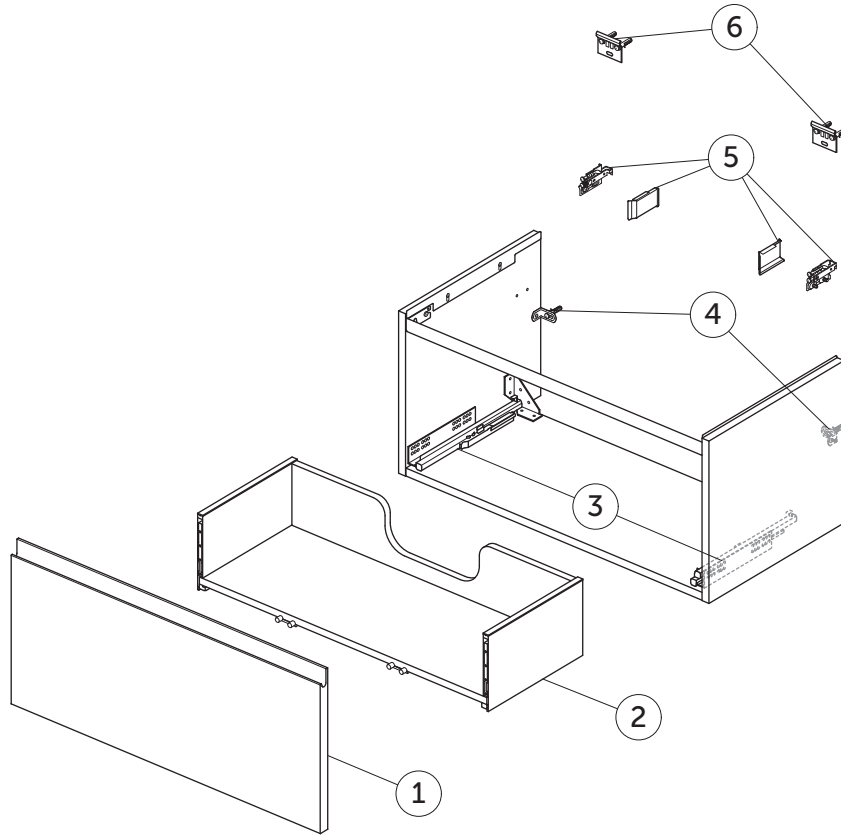

SPARE PARTS

Vanity Unit WH 800 x 440
1 drw

FINESSE

Item	Description	Colour/Finish	Code No.	Quantity
1	Drawer Front Panel 797 x 368	Y1 - Matt White Y2 - Matt Anthracite UP - Matt Greige UQ - Matt Ash Blue Ribbed UR - Dark Elm US - White Oak	EF797Y1 EF797Y2 EF797UP EF797UQ EF797UR EF797US	1
2	Drawer structure box 80 x 44	JE - Graphite Black	EF798JE	1
3	Runners KIT 300mm Hettich Quadro SC		EF77267	pair
4	Safety brackets KIT VU (brackets, screws, plugs)		EF77467	8
5	Hangers KIT INDAUX SCARPI 4		EF77567	pair
6	Wall fixation KIT VU (brackets, screws, plugs)		EF77667	10