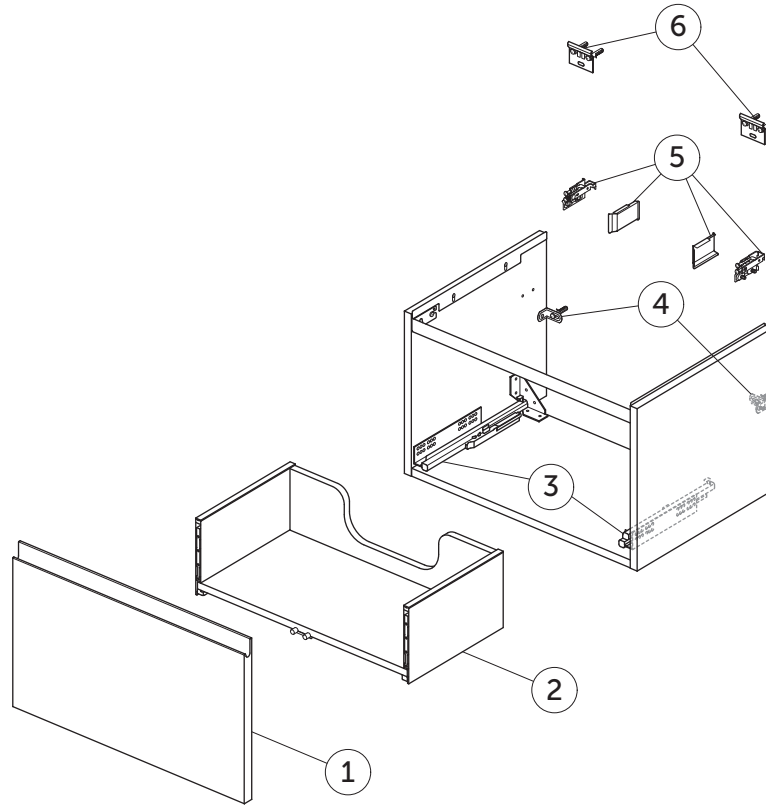

SPARE PARTS

Vanity Unit WH 600 x 440
1 drw

FINESSE

Item	Description	Colour/Finish	Code No.	Quantity
1	Drawer Front Panel 597 x 368	Y1 - Matt White Y2 - Matt Anthracite UP - Matt Greige UQ - Matt Ash Blue Ribbed UR - Dark Elm US - White Oak	EF795Y1 EF795Y2 EF795UP EF795UQ EF795UR EF795US	1
2	Drawer structure box 60 x 44	JE - Graphite Black	EF796JE	1
3	Runners KIT 300mm Hettich Quadro SC		EF77267	pair
4	Safety brackets KIT VU (brackets, screws, plugs)		EF77467	8
5	Hangers KIT INDAUX SCARPI 4		EF77567	pair
6	Wall fixation KIT VU (brackets, screws, plugs)		EF77667	10